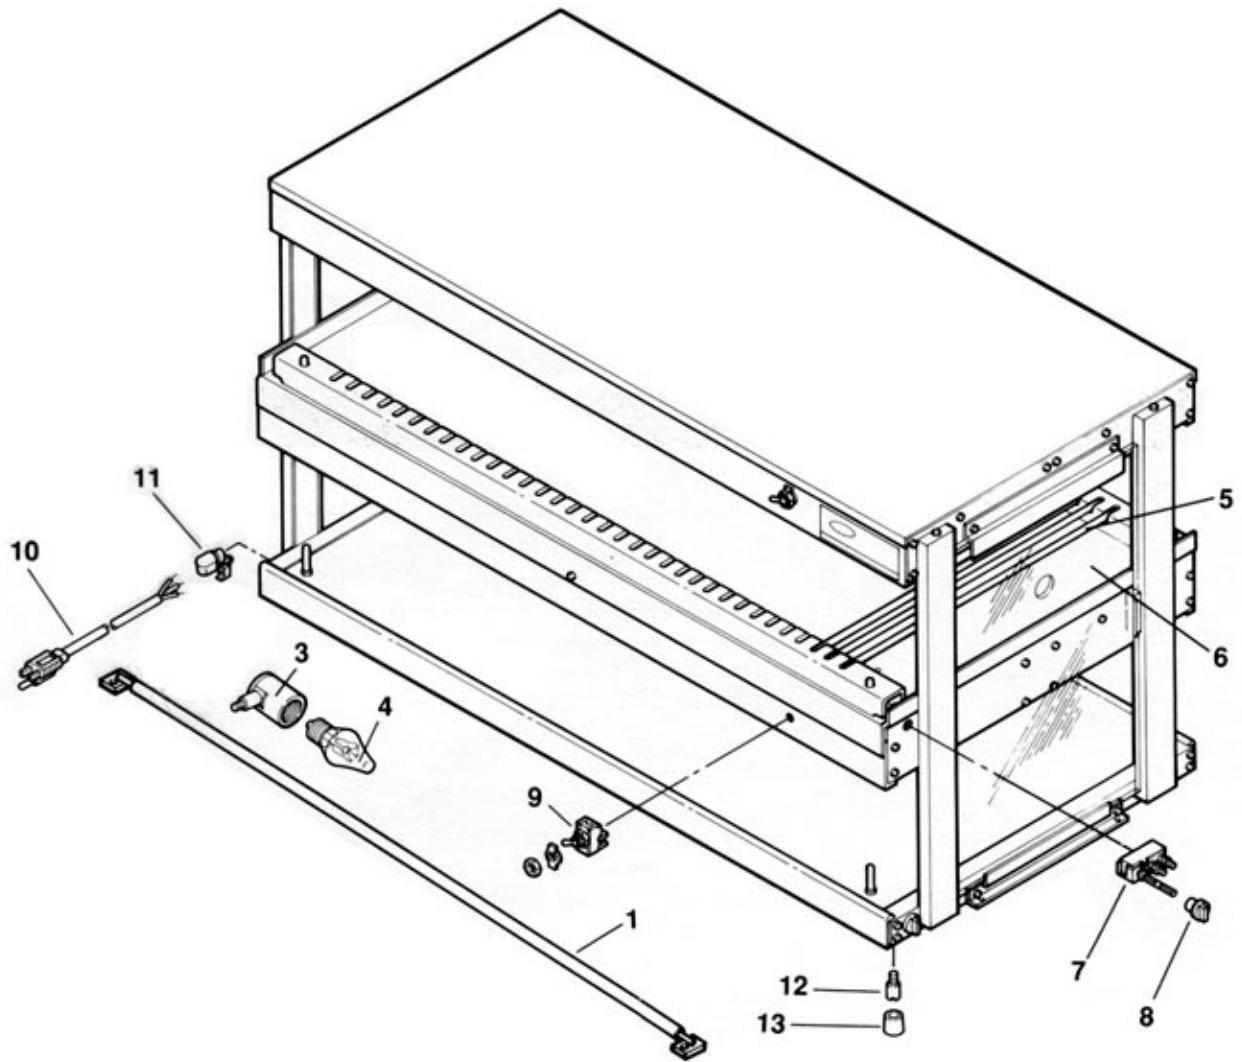

GLO-RAY[®] Merchandising Display Warmers

GRSDH Series

| | |
|-----------------|------------------|
| <i>GRSDH-24</i> | <i>GRSDH-30D</i> |
| <i>GRSDH-30</i> | <i>GRSDH-36D</i> |
| <i>GRSDH-36</i> | <i>GRSDH-41D</i> |
| <i>GRSDH-41</i> | <i>GRSDH-52D</i> |
| <i>GRSDH-52</i> | <i>GRSDH-60D</i> |
| <i>GRSDH-60</i> | |

**REPLACEMENT
PARTS LIST**

MODEL GRSDH

GLO-RAY

MODEL GRSDH

GLO-RAY

| No. | Description | Part No. | Qty. | No. | Description | Part No. | Qty. |
|-----|--|------------|------|-----|---|-----------|------|
| 1 | Element, Metal Rod | ▲ | 2-4 | 11 | Cord Grip, Right Angle for 02-18-030 Cord | 02-20-206 | 1 |
| 2 | Base Element (Tape) | ▲ | 2-4 | | Cord Grip, Straight, for 02-18-085 Cord | 02-20-226 | 1 |
| 3 | Lampsocket, single | 02-30-044 | 2-8 | 12 | Foot | 05-04-087 | 4 |
| 4 | Bulb, 60 W/120V | 02-30-043 | 2-8 | 13 | Rubber Foot Cover | 05-06-038 | 4 |
| 5 | Divider Bars | 04-15-275 | 8-24 | 14 | Digital Temperature Indicator w/Transformer (Optional) | 02-16-040 | 1-2 |
| 6 | Glass Side Panel | ▲ | 1-2 | | | | |
| 7 | Base Thermostat | 02-16-028 | 1-2 | | | | |
| 8 | Knob | 05-30-015 | 1 | | | | |
| 9 | Toggle Switch DPST | 02-19-008A | 1-2 | | | | |
| 10 | Cord & Cap, 120V, 15A | 02-18-030 | 1 | | | | |
| | Cord & Cap, 125/250V, 4W, GRSDH-52D | 02-18-085 | 1 | | | | |