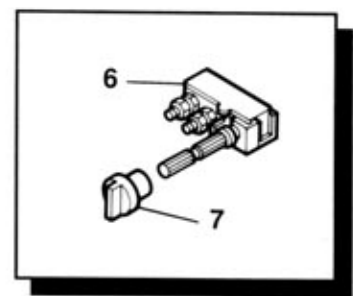

**REPLACEMENT
PARTS LIST**

MODEL GRSDH

GLO-RAY

MODEL GRSDH

GLO-RAY

| No. | Description | Part No. | Qty. | No. | Description | Part No. | Qty. |
|-----|--|------------|------|-----|---|-----------|------|
| 1 | Element, Metal Rod | ▲ | 2-4 | 11 | Cord Grip, Right Angle for 02-18-030 Cord | 02-20-206 | 1 |
| 2 | Base Element (Tape) | ▲ | 2-4 | | Cord Grip, Straight, for 02-18-085 Cord | 02-20-226 | 1 |
| 3 | Lampsocket, single | 02-30-044 | 2-8 | 12 | Foot | 05-04-087 | 4 |
| 4 | Bulb, 60 W/120V | 02-30-043 | 2-8 | 13 | Rubber Foot Cover | 05-06-038 | 4 |
| 5 | Divider Bars | 04-15-275 | 8-24 | 14 | Digital Temperature Indicator w/Transformer (Optional) | 02-16-040 | 1-2 |
| 6 | Glass Side Panel | ▲ | 1-2 | | | | |
| 7 | Base Thermostat | 02-16-028 | 1-2 | | | | |
| 8 | Knob | 05-30-015 | 1 | | | | |
| 9 | Toggle Switch DPST | 02-19-008A | 1-2 | | | | |
| 10 | Cord & Cap, 120V, 15A | 02-18-030 | 1 | | | | |
| | Cord & Cap, 125/250V, 4W, GRSDH-52D | 02-18-085 | 1 | | | | |