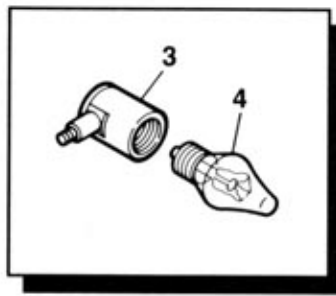

**REPLACEMENT
PARTS LIST**

MODEL GRSDH

GLO-RAY

MODEL GRSDH

GLO-RAY

| No. | Description | Part No. | Qty. | No. | Description | Part No. | Qty. |
|-----|--|------------|------|-----|---|-----------|------|
| 1 | Element, Metal Rod | ▲ | 2-4 | 11 | Cord Grip, Right Angle for 02-18-030 Cord | 02-20-206 | 1 |
| 2 | Base Element (Tape) | ▲ | 2-4 | | Cord Grip, Straight, for 02-18-085 Cord | 02-20-226 | 1 |
| 3 | Lampsocket, single | 02-30-044 | 2-8 | 12 | Foot | 05-04-087 | 4 |
| 4 | Bulb, 60 W/120V | 02-30-043 | 2-8 | 13 | Rubber Foot Cover | 05-06-038 | 4 |
| 5 | Divider Bars | 04-15-275 | 8-24 | 14 | Digital Temperature Indicator w/Transformer (Optional) | 02-16-040 | 1-2 |
| 6 | Glass Side Panel | ▲ | 1-2 | | | | |
| 7 | Base Thermostat | 02-16-028 | 1-2 | | | | |
| 8 | Knob | 05-30-015 | 1 | | | | |
| 9 | Toggle Switch DPST | 02-19-008A | 1-2 | | | | |
| 10 | Cord & Cap, 120V, 15A | 02-18-030 | 1 | | | | |
| | Cord & Cap, 125/250V, 4W, GRSDH-52D | 02-18-085 | 1 | | | | |