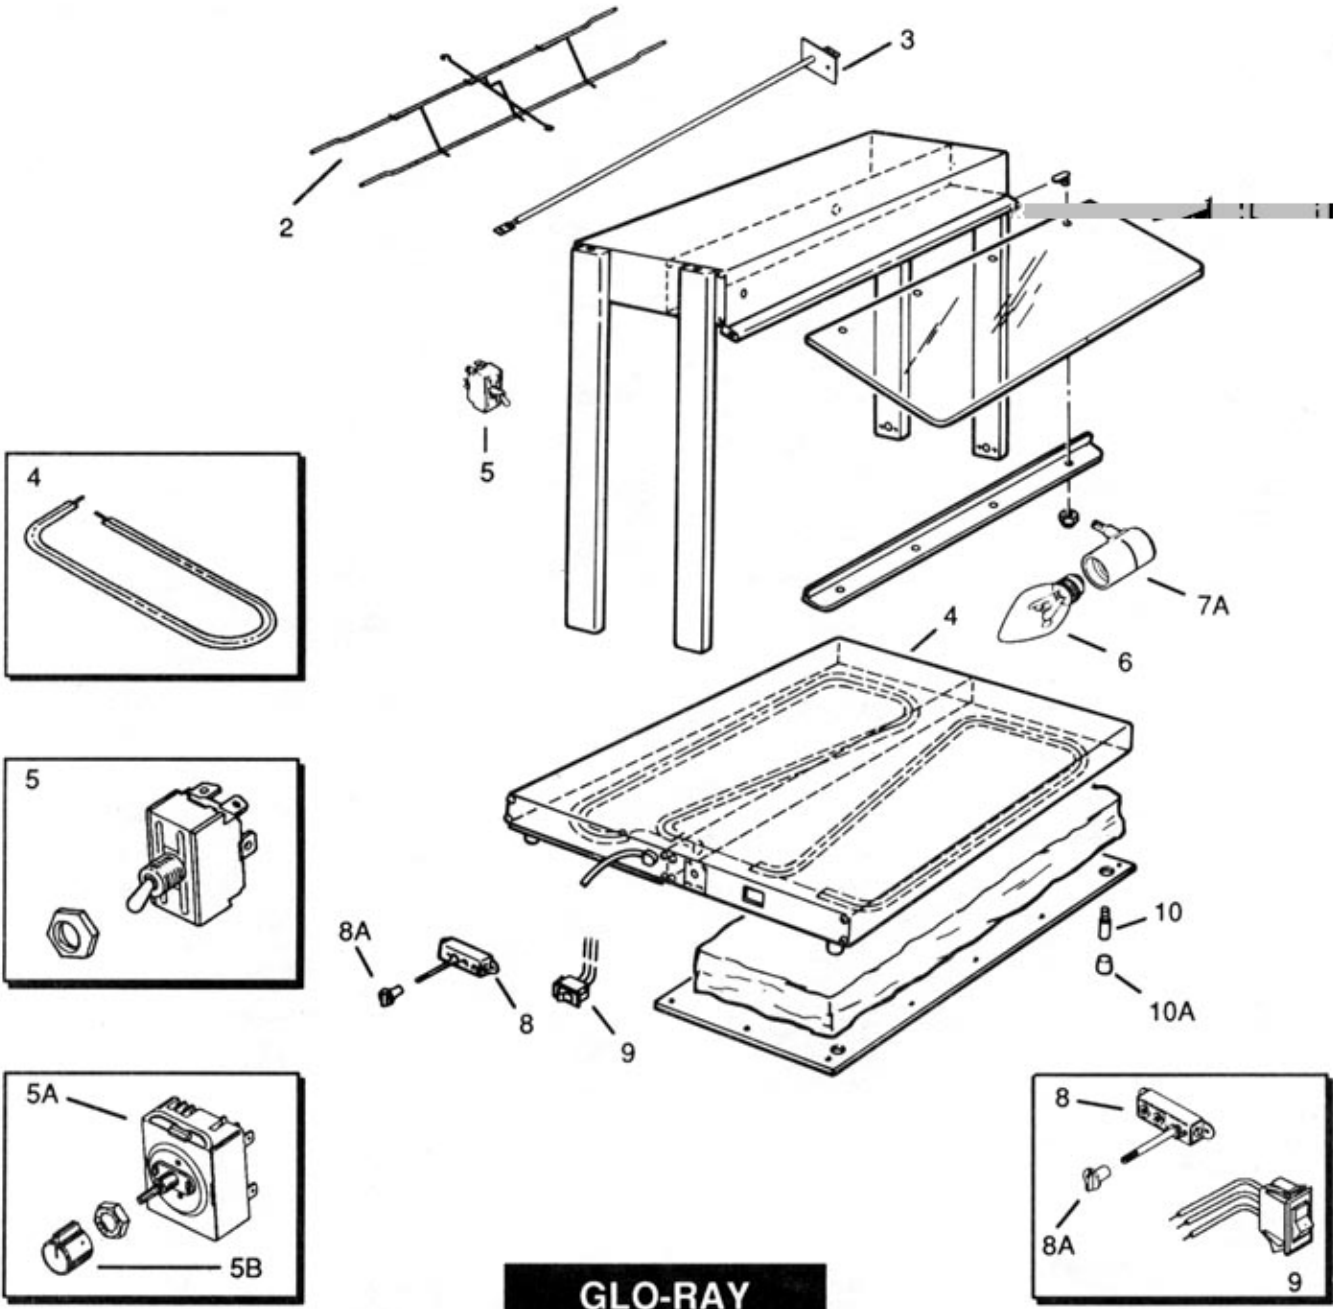

**REPLACEMENT
PARTS LIST**

Model GRBW

GLO-RAY

No.	Description	Part No.	Qty.	No.	Description	Part No.	Qty.
1	Breath Protector (Specify Model)	▲		5B	Infinite Switch Knob	05-30-018	1

GLO-RAY

No.	Description	Part No.	Qty.	No.	Description	Part No.	Qty.
1	Breath Protector (Specify Model)	▲		5A	Infinite Switch (Optional)		
2	Wire Guard GRHW-1P	04-08-030	1		GRHW - 115V	02-19-018	1
	Wire Guard GRHW-2P	04-08-032	1	5B	Infinite Switch Knob	05-30-018	1
3	Element - Upper			6	Light Bulb - 60W 115V	02-30-043	1-5
	GRHW-1P - 500W 115V	02-08-101	1	7	Dual Light Socket	02-30-045	1-2
	GRHW-2P - 950W 115V	02-08-107	1	7A	Single Light Socket	02-30-044	1-2
4	Element - Lower			8	Base Thermostat	02-16-028	1
	GRHW-1P - 150W 115V	02-05-100	2	8A	Knob - Base Thermostat	05-30-015	1
	GRHW-2P - 250W 115V	02-05-103	2	9	On/Off Lighted Rocker Switch		
5	On/Off Toggle Switch	02-19-008A	1		GRHW - 115V	02-19-027	1
				10	Foot	05-04-087	4
				10A	Foot Cover - Rubber	05-06-038	4