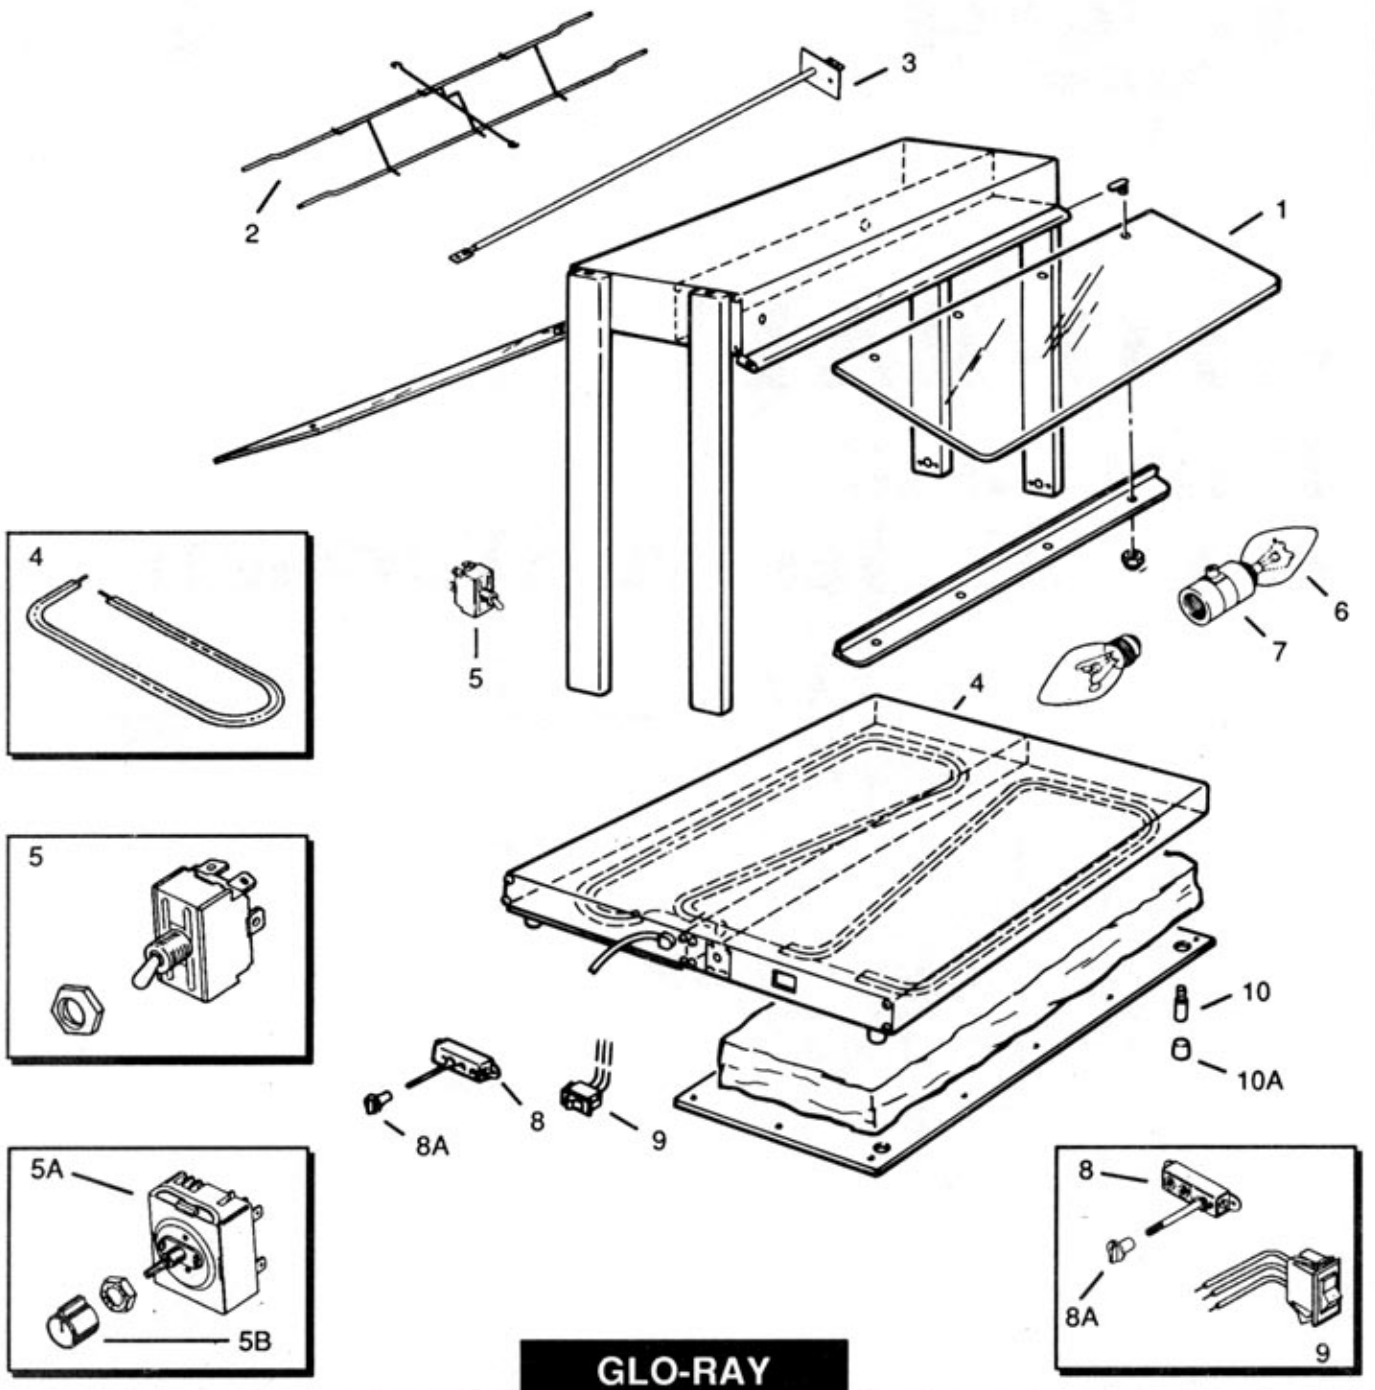

**REPLACEMENT
PARTS LIST**

Model GRBW

GLO-RAY

No.	Description	Part No.	Qty.	No.	Description	Part No.	Qty.
1	Breath Protector (Specify Model)	▲		5B	Infinite Switch Knob	05-30-018	1

GLO-RAY

No.	Description	Part No.	Qty.	No.	Description	Part No.	Qty.
1	Breath Protector (Specify Model)	▲		5A	Infinite Switch (Optional)		
2	Wire Guard GRHW-1P	04-08-030	1		GRHW - 115V	02-19-018	1
	Wire Guard GRHW-2P	04-08-032	1	5B	Infinite Switch Knob	05-30-018	1
3	Element - Upper			6	Light Bulb - 60W 115V	02-30-043	1-5
	GRHW-1P - 500W 115V	02-08-101	1	7	Dual Light Socket	02-30-045	1-2
	GRHW-2P - 950W 115V	02-08-107	1	7A	Single Light Socket	02-30-044	1-2
4	Element - Lower			8	Base Thermostat	02-16-028	1
	GRHW-1P - 150W 115V	02-05-100	2	8A	Knob - Base Thermostat	05-30-015	1
	GRHW-2P - 250W 115V	02-05-103	2	9	On/Off Lighted Rocker Switch		
5	On/Off Toggle Switch	02-19-008A	1		GRHW - 115V	02-19-027	1
				10	Foot	05-04-087	4
				10A	Foot Cover - Rubber	05-06-038	4