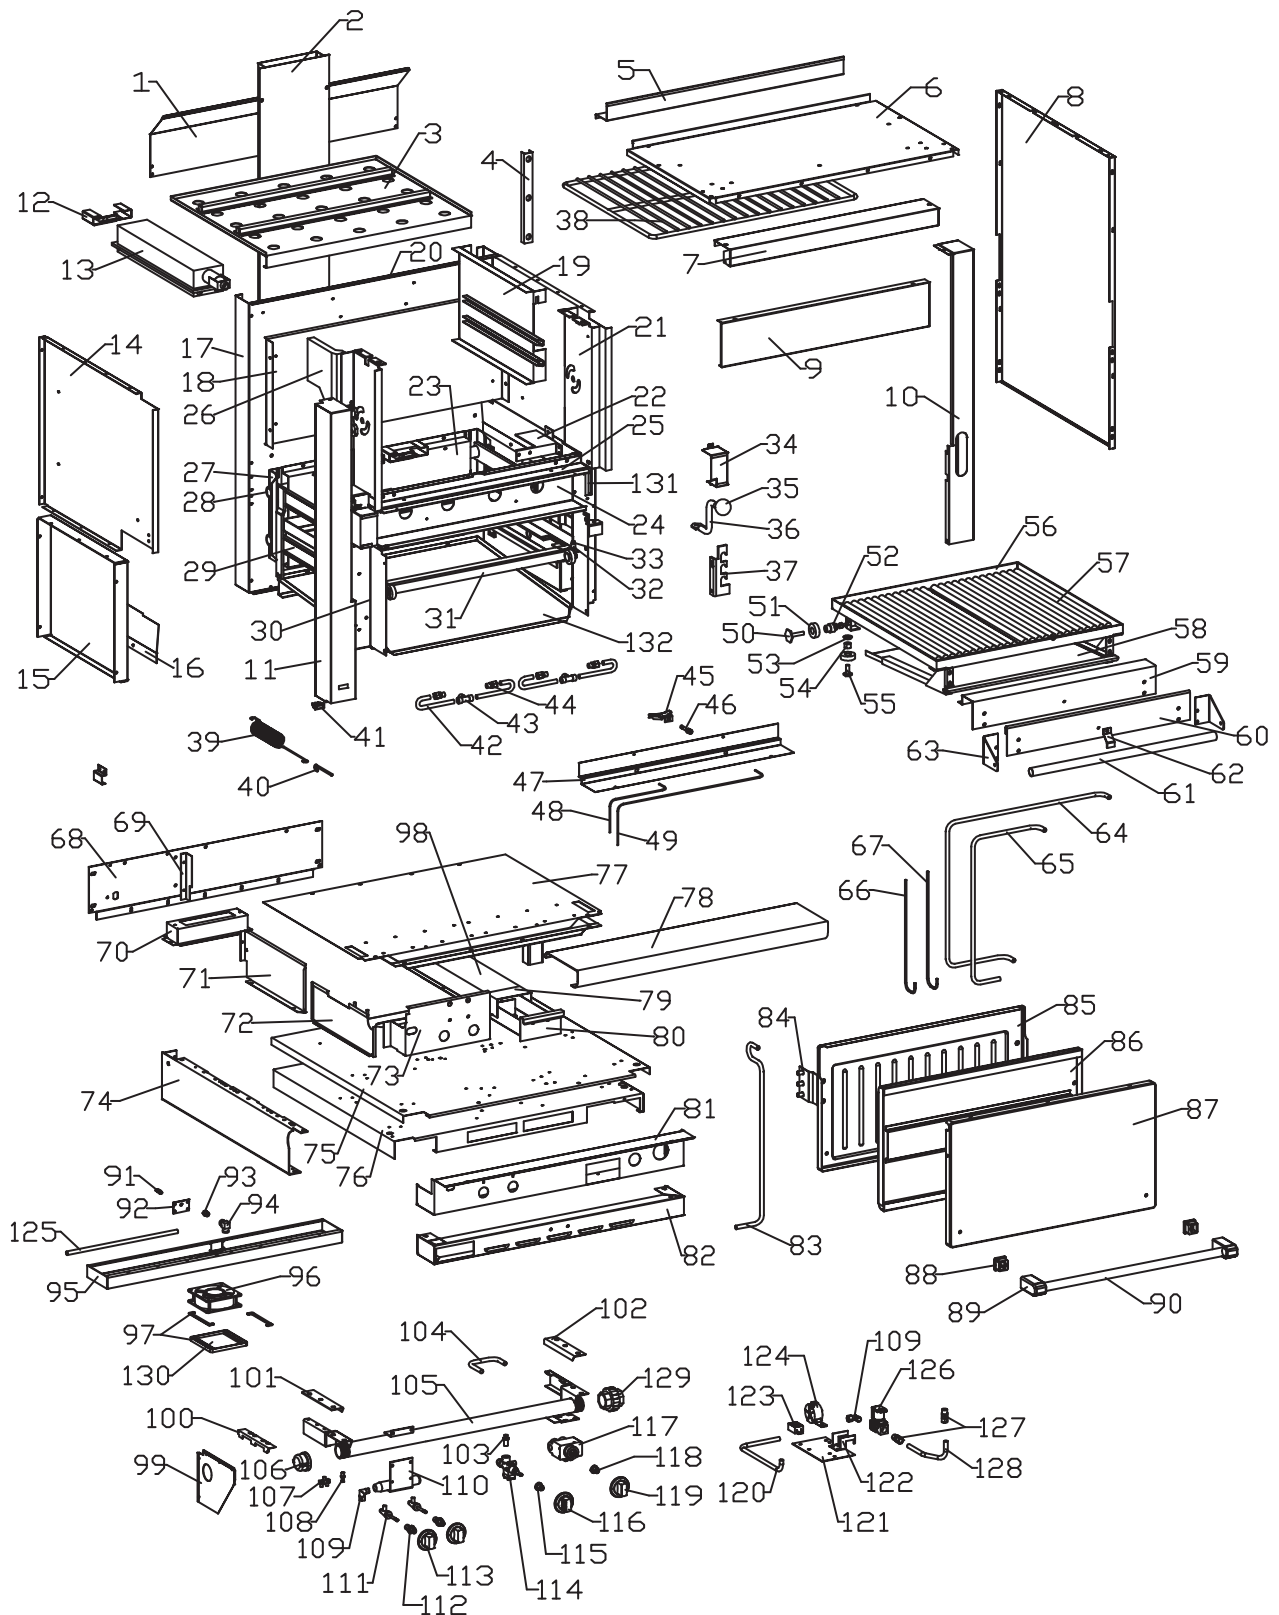

GARLAND PARTS IDENTIFICATION

Heavy Duty Gas Infra-Red Broiler

Models: M100XRM, M100XRCM, M100XSM, M100XTM

ITEM	PART NUMBER	DESCRIPTION	QUANTITY			
			M100XRM	M100XRCM	M100XSM	M100XTM
1	2676301	Flue Diverter (S/S)	1	1	1	1
2	1139699	Flue Riser Assy.	1	1		
3	4516307	Upper Oven Bottom Assy.	1	1	1	1
4	G01260-01-8	Channel Brace Assy.	2	2	2	2
5	4515517	Flue Shield	1	1	1	1
6	2666200	Main Top - Std.	1	1	1	1
	2666201	Main Top - Stainless (Opt.)	1	1	1	1
7	2668200	Main Front	1	1	1	1
8	2636000	Main Side - Black	1	1	1	1
	2636001	Main Side - Stainless	1	1	1	1
9	4515134	Front Panel	1	1	1	1
10	4517427	Corner Column R/H	1	1	1	1
11	4516877	Corner Column Assy. L/H	1	1	1	1
12	G01994-1-6	Burner Bracket	4	4	4	4
13	G01229-01	Infra-Red Burner (Specify Gas)	4	4	4	4
14	4515055	Upper Insulation Lining L/H	1	1	1	1
	4515056	Upper Insulation Lining R/H	1	1	1	1
15	4515037	Lower Liner	2	2	2	2
16	4516045	Inner Deflector L/H	1	1	1	1
	4516046	Inner Deflector R/H	1	1	1	1
17	2632200	Main Back	1	1	1	1
18	4515597	Back Insulation Lining	1	1	1	1
19	G6344-01-81E	Oven Side Lining Assy. R/H	1	1	1	1
	G6344-01-82E	Oven Side Lining Assy. L/H	1	1	1	1
20	2680500	Back Insulation Box	1	1	1	1
21	G01030-01-81E	Oven Door Support R/H	1	1	1	1
	G01030-01-82E	Oven Door Support L/H	1	1	1	1
22	4515046	Front Burner Shield - R/H	1	1	1	1
	4515048	Front Burner Shield - L/H	1	1	1	1
23	G01996-1-6	Back Liner	1	1	1	1
24	4515047	Burner Housing	1	1	1	1
25	2635700	Front Filler Strip	1	1	1	1
26	G6007L	Door Counterweight L/H	1	1	1	1
	G6007R	Door Counterweight R/H	1	1	1	1
27	G01227-1-8	Carriage Support	2	2	2	2
28	G01234-01-5	Rack Raising Arm Upper Assy.	1	1	1	1
29	G01234-02-5	Rack Raising Arm Lower Assy.	1	1	1	1
30	4515051	Front Frame Side L/H	1	1	1	1
	4515050	Front Frame Side R/H	1	1	1	1
31	G02024-01-8	Carriage Assy.	1	1	1	1
32	G01989-1-8	Post Bearing	2	2	2	2
33	F5	1/4-20 X 1.25" Hex Socket Screw	2	2	2	2
34	4516044	Air Deflector R/H	1	1	1	1
	4516043	Air Deflector L/H	1	1	1	1
35	1039602	Grey Ball Knob	1	1	1	1

* NOT ILLUSTRATED

RECOMMENDED STOCK PARTS