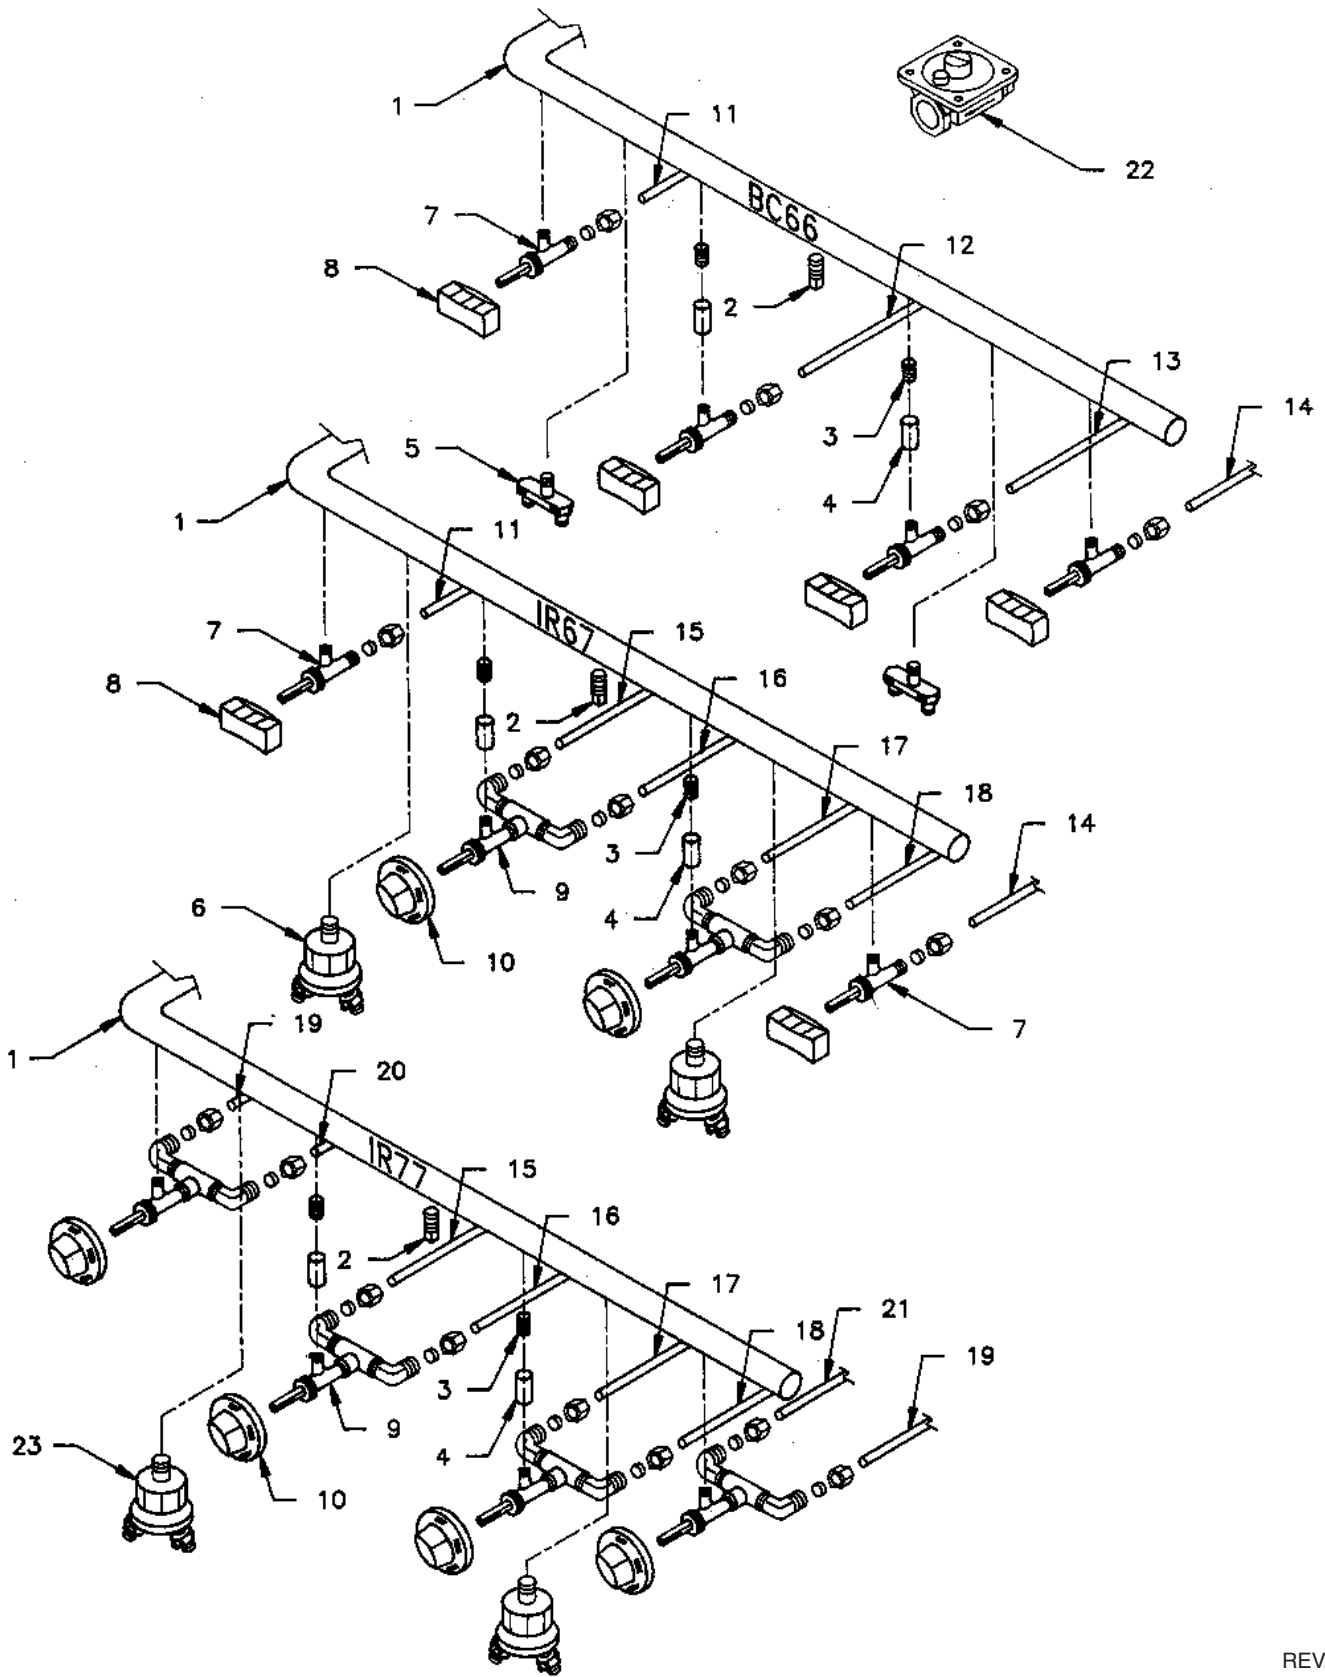

REV. 0
PS94-11

GARLAND PARTS IDENTIFICATION

40 Series Heavy Duty Broilers

Manifold - Double Broilers

ITEM	PART#	DESCRIPTION	MODEL		
			QUANTITY		
			1R77	1R67	BC66
1	1001988	Manifold	1	1	1
2	1007300	Steel Pipe Plug	1	1	1
3	1004611	1/4 x 1 1/2 Nipple	2	2	2
4	1004806	1/4 NPT Coupling	2	2	2
5	1150099	Pilot Filter 3/16 x 3/16			2
6	1150098	Pilot Filter 1/4 x 3/16		2	
7	1159399	Valve		2	4
8	1089100	Valve Handle		2	4
9	1095197	Hi/Med/Lo Valve Natural	4	2	
	1095196	Hi/Med/Lo Valve LP	4	2	
10	1314002	Dial	4	2	
	1314124	Insert	4	2	
11	1002702	Tubing 7/16		1	1
12	1002700	Tubing 7/16			1
13	1002701	Tubing 7/16			1
14	1002703	Tubing 7/16		1	1
15	1152101	Left Tubing - Valve to Orifice	1	1	
16	1152100	Right Tubing - Valve to Orifice	1	1	
17	1152201	Left Tubing - Valve to Orifice	1	1	
18	1152200	Right Tubing - Valve to Orifice	1	1	
19	1151902	Outer Tubing Right/Left	2		
20	1152002	Inner Tubing Left	1		
21	1152003	Inner Tubing Right	1		
22	1019000	Regulator 5.2 "	1	1	1
	1019011	Regulator LP 10"	1	1	1
23	1150097	Pilot Filter	2		

* NOT ILLUSTRATED

RECOMMENDED STOCK PARTS