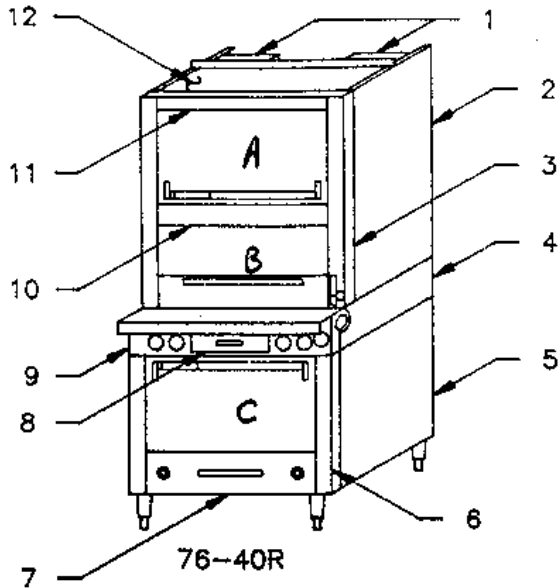

- A 1) WARMING OVEN
- B 1) BROILER SECTION SOLARONIC BURNERS
- C 1) BOTTOM OVEN