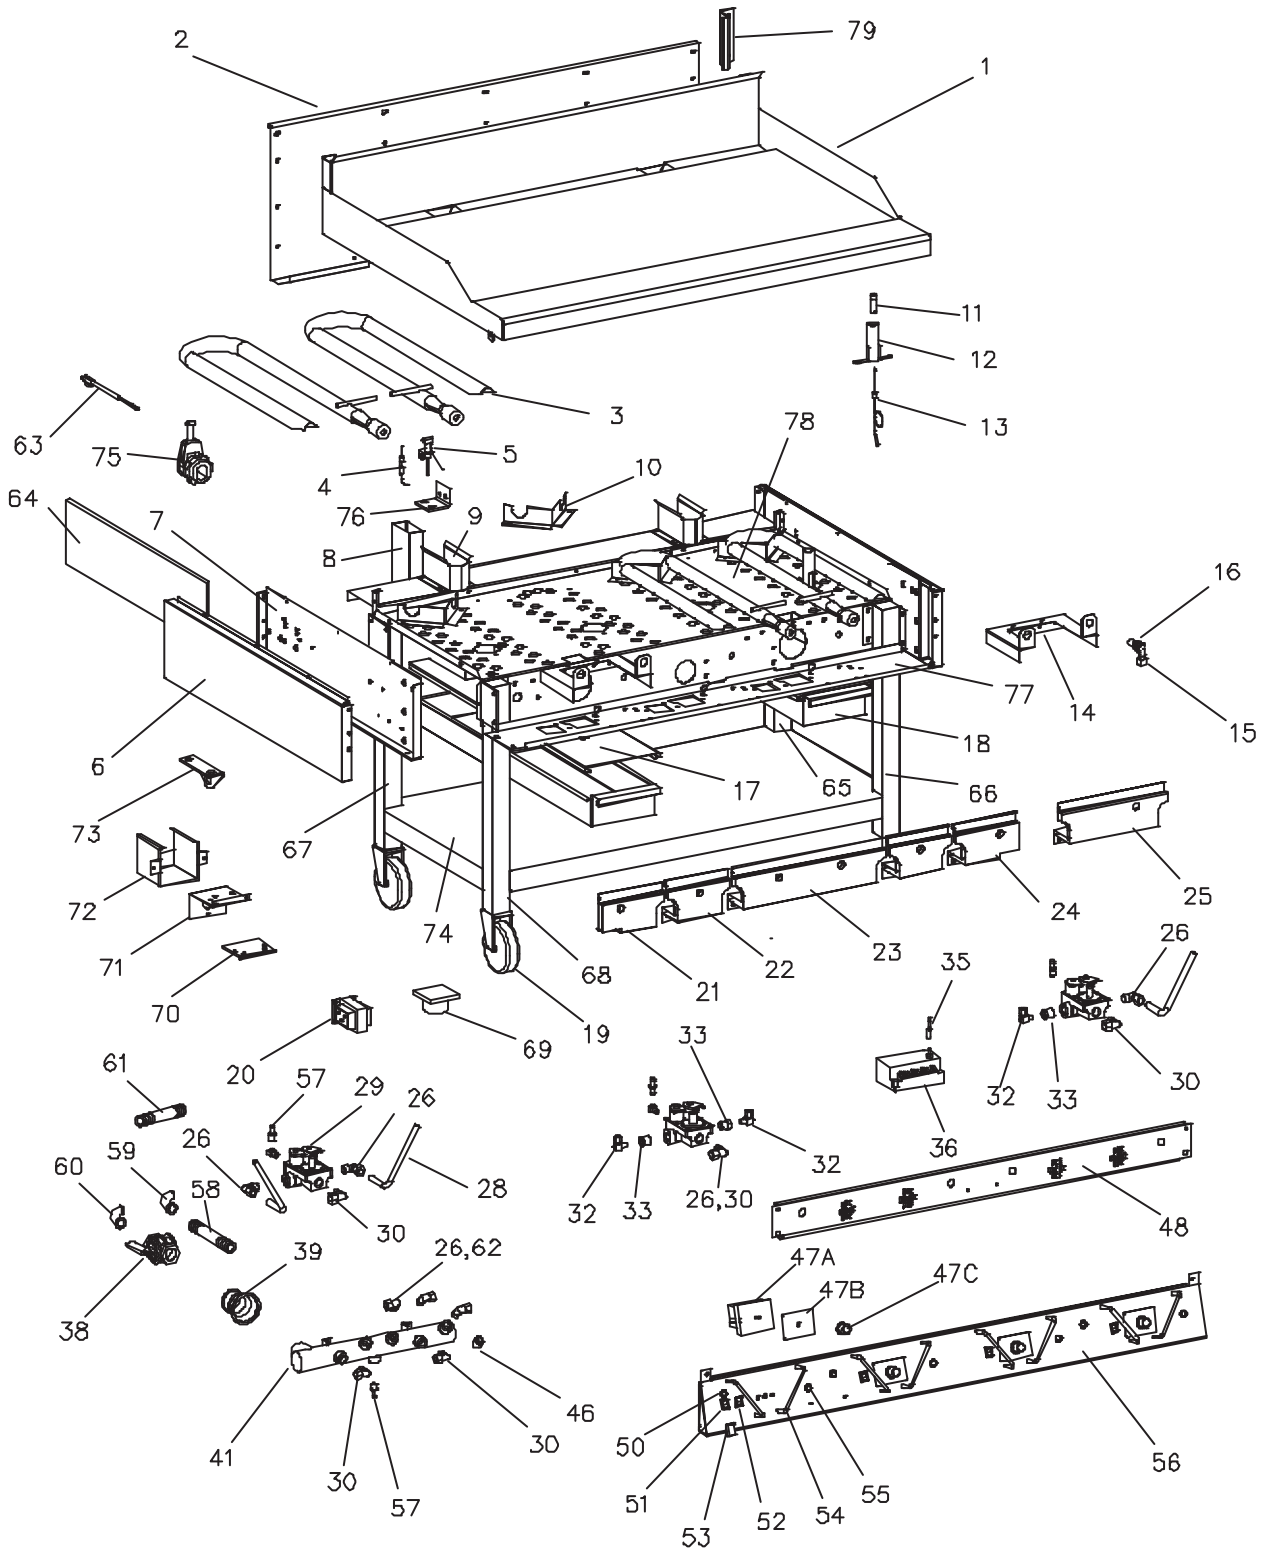

GAS CHAIN GRIDDLE
GAW-24, 36, 48, 60, 72
CG-24R, 36R, 48R, 60R, 72R

PARTS LIST

Toll Free Phone, (US & Canada): (800) 427-6668

Toll Free Fax, (US & Canada): (800) 361-7745

<http://www.garland-group.com>

GAS CHAIN GRIDDLE
GAW-24, 36, 48, 60, 72
CG-24R, 36R, 48R, 60R, 72R

Contents:

Garland Chain Griddle..... Page 4
New Swivel Caster Information..... Page 9
Digital Photo Page 10
Revision History..... Page 11

GARLAND PARTS IDENTIFICATION

Chain Griddle Series

GAW-24, 36, 48, 60, 72