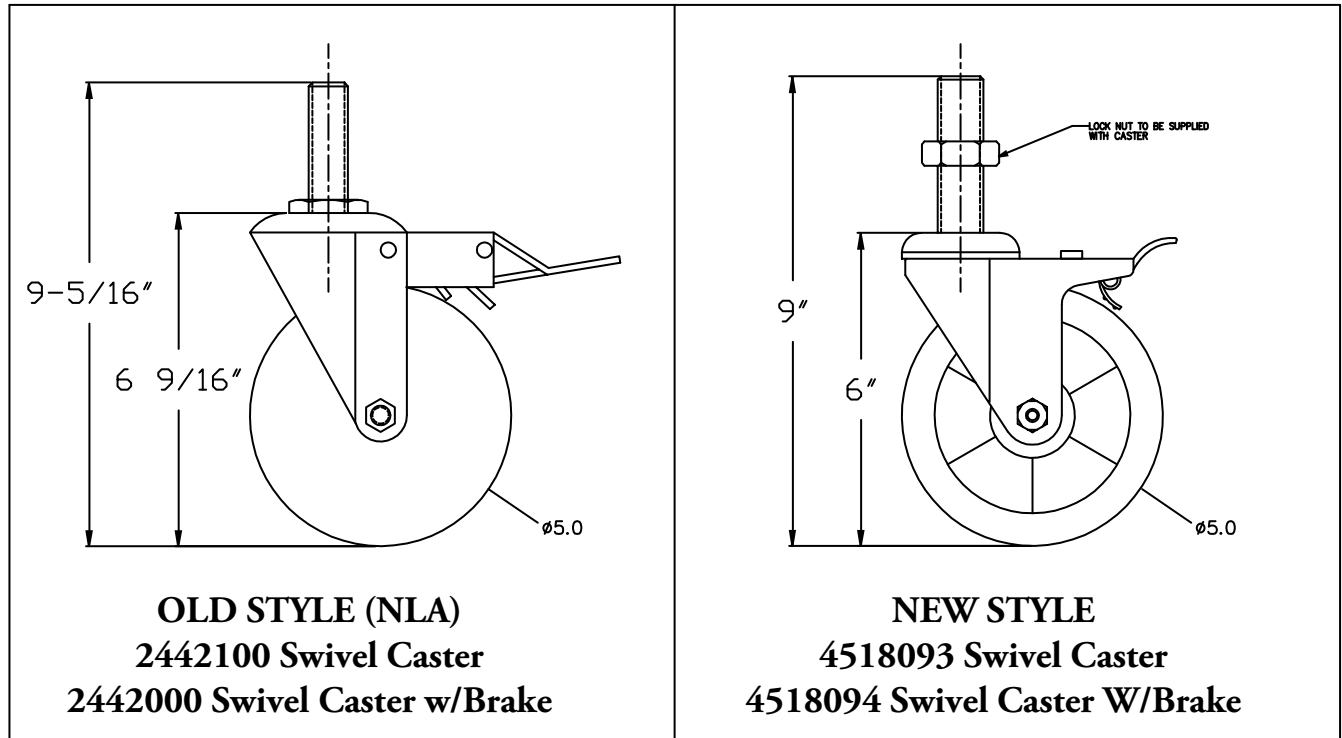

Please note that there are differences between the old and new casters, The new casters are .312" (5/16) shorter overall so in this case, would not be interchangeable. When replacing the old caster Garland highly recommends replacing all remaining casters with the new caster. both new and old casters use (5") diameter wheels.

First unit manufactured with the new casters:
Model: CG-72R-0004
Serial Number: 0410100108836
Implementation Date: October 25/2004