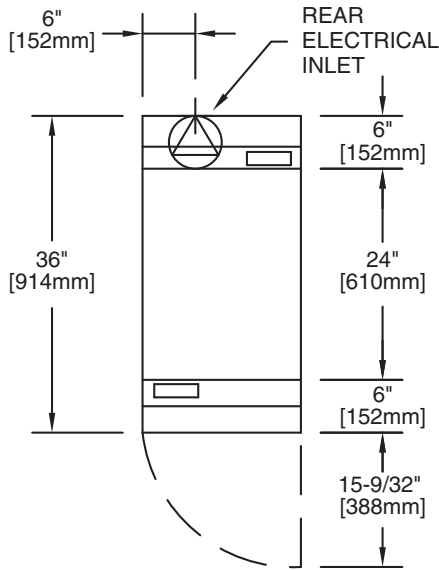

Item #: _____
Models: 36ES16 & 36ET16
Product Name: 36E Series All Purpose Top Range Attachment

MODEL	TOTAL kW	NOMINAL AMPERES PER LINE		
		SINGLE PHASE		
		208V	240V	460V
36ES16	6.0	29	25	13
36ET16	6.0	29	25	13