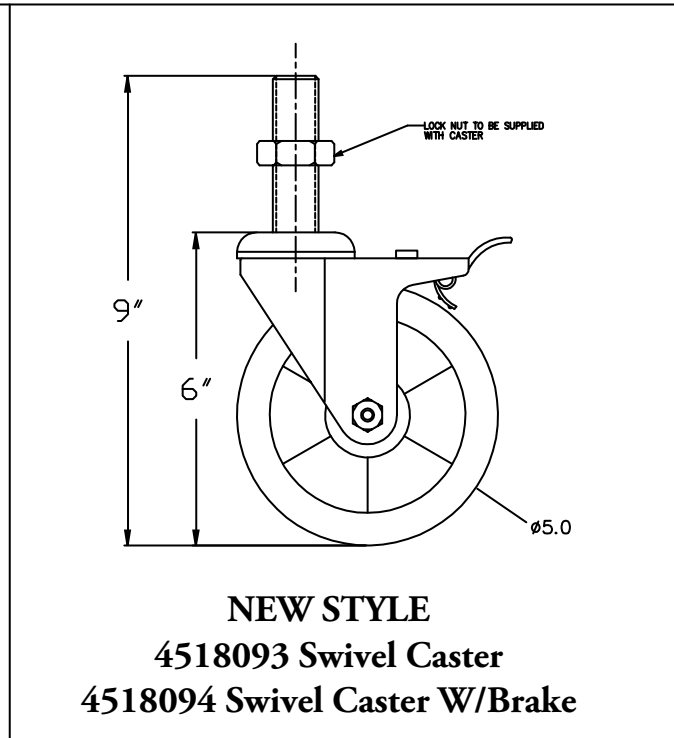

Please note that there are differences between the old and new casters, The new casters are .312" (5/16) shorter overall so in this case, would not be interchangeable. When replacing the old caster Garland highly recommends replacing all remaining casters with the new caster. both new and old casters use (5") diameter wheels.

First unit manufactured with the new casters:
Model: CG-72R-0004
Serial Number: 0410100108836
Implementation Date: October 25/2004