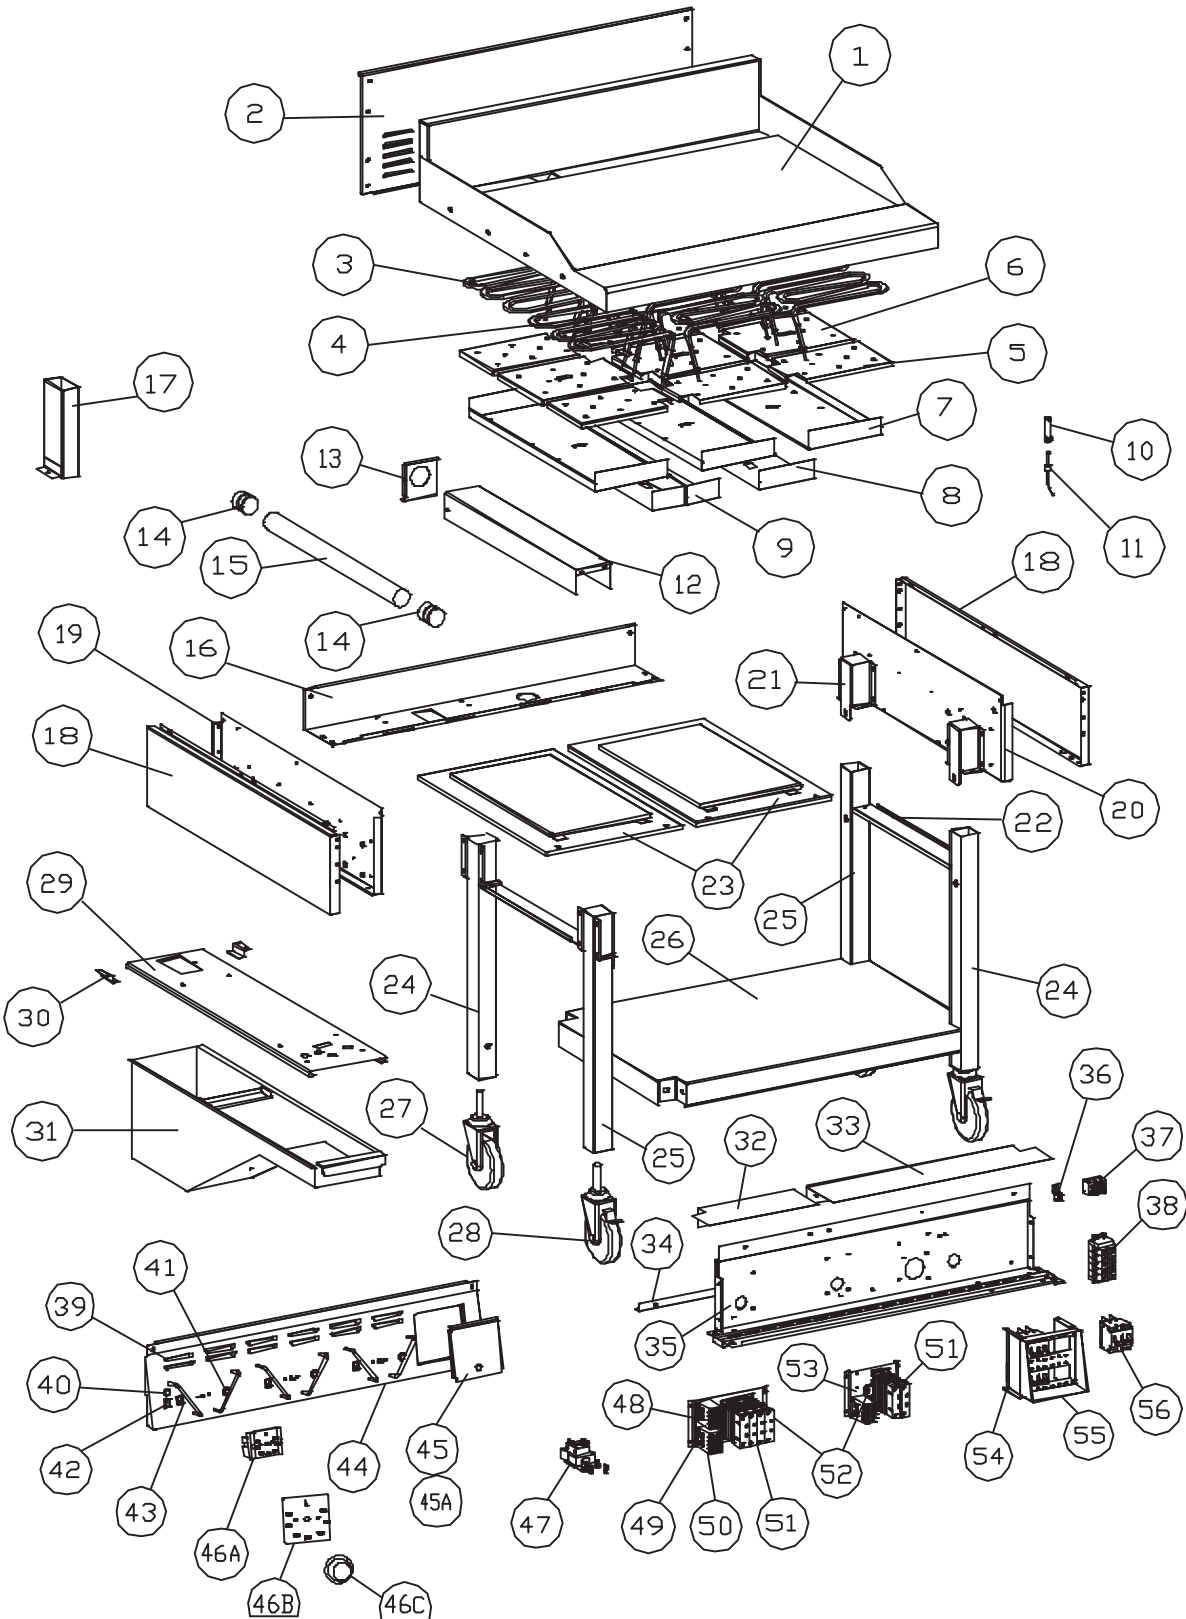

***Electric Chain Griddle
ECG Series
ECG-24, -36, -48, -60, -72R 01***

Contents:

Electric Chain Griddle ECG -24, -36, -48, -60, -72,R 01 Page 4
New Swivel Caster Information..... Page 8
Revision History Page 9

SK3856

GARLAND PARTS IDENTIFICATION
Electric Chain Griddle ECG-24, -36, -48, -60, -72R 01

ITEM	PART #	DESCRIPTION	MODELS					DATES	
			ECG-24R 01	ECG-36R 01	ECG-48R 01	ECG-60R 01	ECG-72R 01	FROM	UP TO
1	2473697	Griddle Assy Reg.	1						
	2473696	Griddle Assy Satin	1						
	2449697	Griddle Assy Reg.		1					
	2449696	Griddle Assy Satin		1					
	2428697	Griddle Assy Reg.			1				
	2428696	Griddle Assy Satin			1				
	2440997	Griddle Assy Reg.				1			
	2440996	Griddle Assy. Satin				1			
	2449797	Griddle Assy Reg.					1		
2449796	Griddle Assy Satin					1			
2	3065200	Main Back		1					
	3065201	Main Back			1				
	3065202	Main Back				1			
	3065203	Main Back					1		
	3065204	Main Back	1						
3	3065700	Element - Front And Back 208V	4	6	8	10	12		
	3065701	Element - Front And Back 240V							
4	3065600	Element - Center 208V	2	3	4	5	6		
	3065601	Element - Center 240V							
5	3061800	Element Clamp - Front And Back	4	6	8	10	12		
6	3061900	Element Clamp - Center	2	3	4	5	6		
7	3062000	Element Cover	1	3	4	5	6		
	3062001	Element Pan	1						
8	3075400	Element Pan Filler		1	2	3	4		
9	3062100	Element Pan Side		2	2	2	2		
	3062101	Element Pan Side	1						
10	2423600	Bayonet Adapter	2	3	4	5	6		
11	2423501	J Thermocouple	2	3	4	5	6		
12	3075800	Conduit Heat Shield	1	1	1	1	1		
13	3075600	Conduit Rear Bracket	1	1	1	1	1		
14	3075900	Emt Connector 1 1/2"	2	2	2	2	2		
15	3075500	Supply Conduit	1	1	1	1	1		
16	3059501	Lower Back Panel 36"		1					
	3059500	Lower Back Panel 48"			1				
	3059502	Lower Back Panel 60"				1			
	3059503	Lower Back Panel 72"					1		
	3059504	Lower Back Panel 24"	1						
17	2401499	Grease Chute Assy.	1	1	2	2	2		
18	2513899	Side Panel Assy.	2	2	2	2	2		
19	2513708	Body End Assy-Left	1	1	1	1	1		