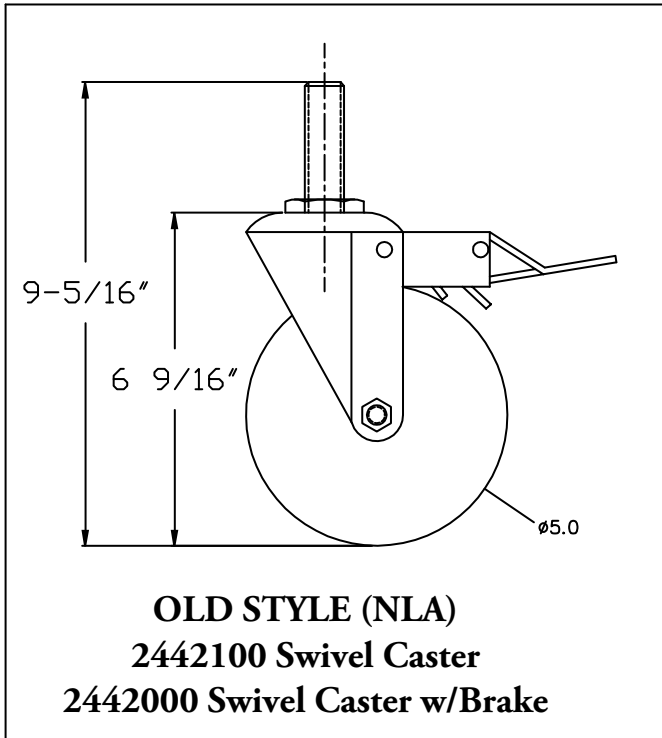

Please note that there are differences between the old and new casters, The new casters are .312" (5/16) shorter overall so in this case, would not be interchangeable. When replacing the old caster Garland highly recommends replacing all remaining casters with the new caster. both new and old casters use (5") diameter wheels.

First unit manufactured with the new casters:
Model: CG-72R-0004
Serial Number: 0410100108836
Implementation Date: October 25/2004