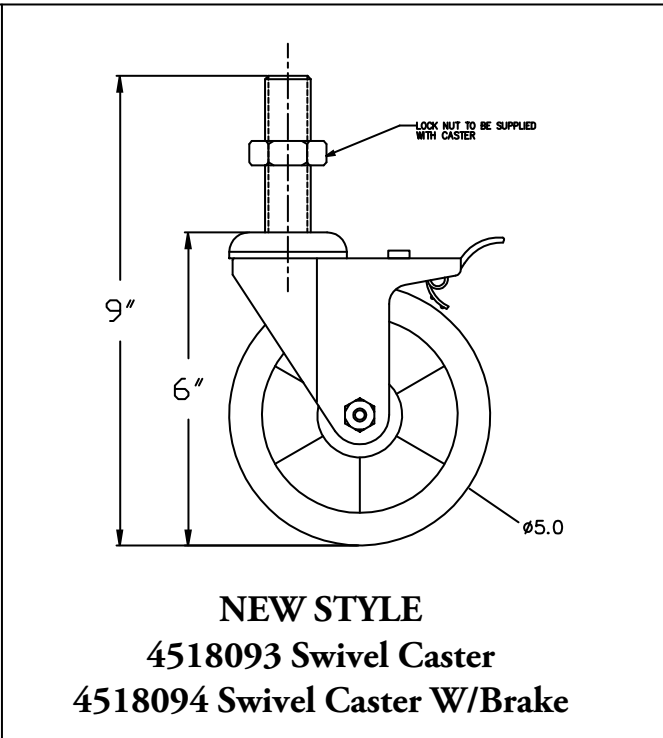

Please note that there are differences between the old and new casters, The new casters are .312" (5/16) shorter overall so in this case, would not be interchangeable. When replacing the old caster Garland highly recommends replacing all remaining casters with the new caster. both new and old casters use (5") diameter wheels.

First unit manufactured with the new casters:
Model: CG-72R-0004
Serial Number: 0410100108836
Implementation Date: October 25/2004