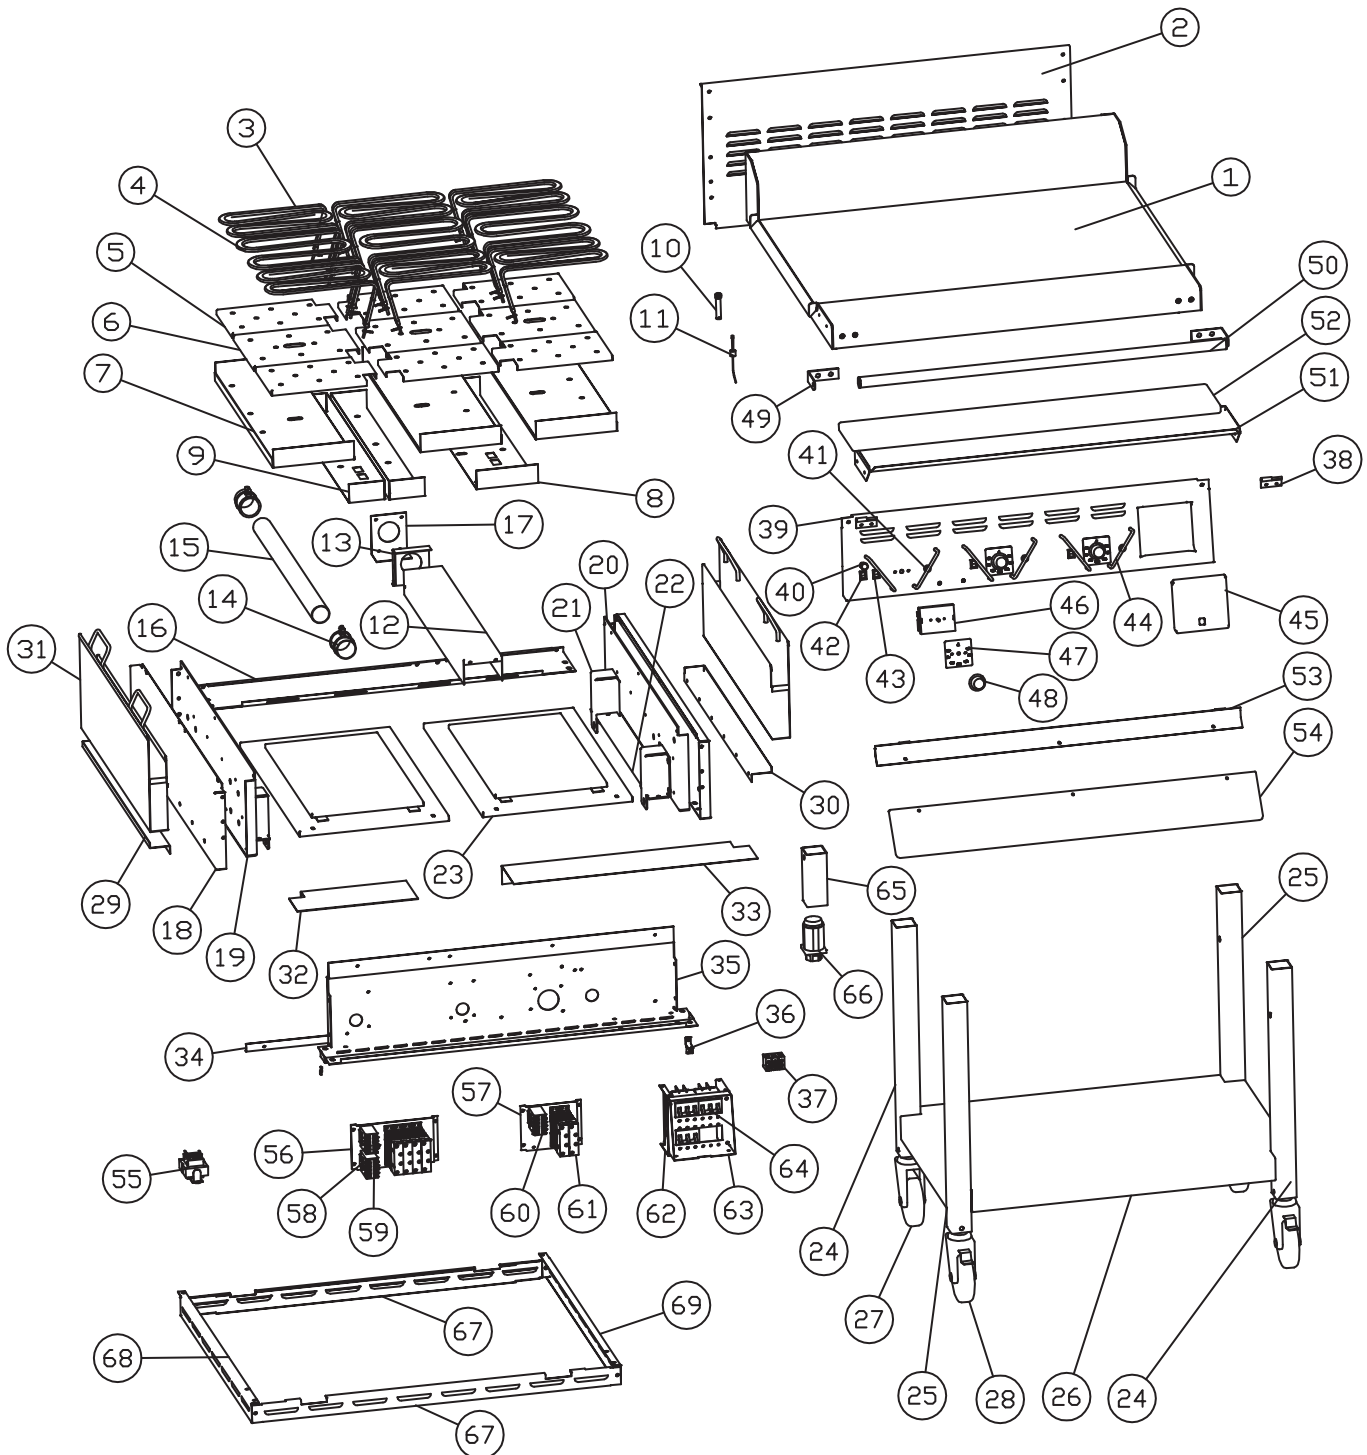

GARLAND PARTS IDENTIFICATION

Electric Chain Griddle

Models: ECGM-24S, ECGM-36S, ECGM-48S, ECGM-60S

ITEM	PART NUMBER	DESCRIPTION	MODEL				DATE	
			QUANTITY				UP TO	FROM
			ECGM-24S	ECGM-36S	ECGM-48S	ECGM-60S		
1	4517785	Griddle Assy Reg.	1					
	4517786	Griddle Assy Reg.		1				
	4517787	Griddle Assy Reg.			1			
	4517788	Griddle Assy Reg.				1		
2	4517834	Main Back	1					
	3093900	Main Back		1				
	3093901	Main Back			1			
	4517835	Main Back				1		
3	3065700	Element - Front And Back 208V	4	6	8	10		
	3065701	Element - Front And Back 240V						
4	3065600	Element - Center 208V	2	3	4	5		
	3065601	Element - Center 240V						
5	3061800	Element Clamp - Front And Back	4	6	8	10		
6	3061900	Element Clamp - Center	2	3	4	5		
7	3062000	Element Cover	2	3	4	5		
8	3075400	Element Pan Filler	1	1	2	3		
9	3062100	Element Pan Side		2	2	2		
	3062101	Element Pan Side	2					
10	2423600	Bayonet Adapter	2	3	4	5		
11	2423501	J Thermocouple	2	3	4	5		
12	3075800	Conduit Heat Shield	1	1	1	1		
13	3075600	Conduit Rear Bracket	1	1	1	1		
14	3075900	EMT Connector 1 1/2"	2	2	2	2		
15	3075500	Supply Conduit	1	1	1	1		
16	4517836	Lower Back Panel 24"	1					
	3102801	Lower Back Panel 36"		1				
	3102800	Lower Back Panel 48"			1			
	4517837	Lower Back Panel 60"				1		
17	3102900	Wire Mount Bracket		1	1	1		
	4518125	Wire Mount Bracket	1					
18	2513898	Side Panel Assy.	2	2	2	2		
19	2513798	Body End Assy. - Left	1	1	1	1		
	2513799	Body End Assy. - Right	1	1	1	1		
21	3063100	Leg Mount - Stand Model	4	4	4	4		
	3063101	Leg Mount - Table Model	4	4	4	4		
22	3076900	Bottom Side Filler	2	2	2	2		
23	3075398	Bottom Cover Assy.		2				
	3075397	Bottom Cover Assy.			2			
	3075396	Bottom Cover Assy.				2		
	3075399	Bottom Cover Assy	1					
24	3073799	Leg Assy. Right - Casters	2	2	2	2		
	3073798	Leg Assy. Right - Foot	2	2	2	2		
25	3073899	Leg Assy. Left - Casters	2	2	2	2		
	3073898	Leg Assy. Left - Foot	2	2	2	2		

* Not Illustrated

Recommended Stock Parts