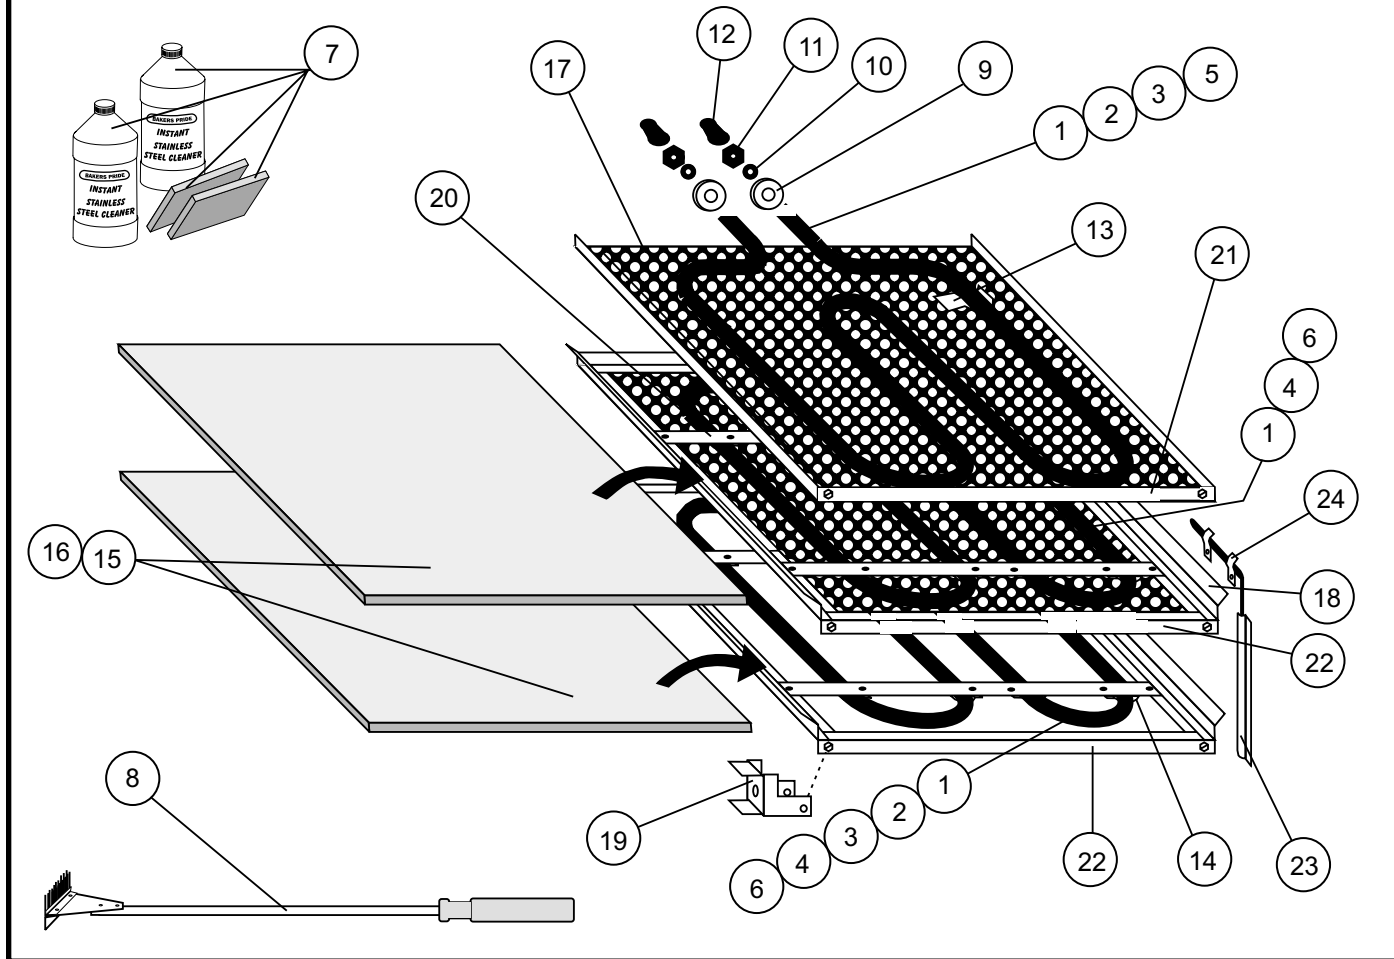

Item	Part #	Description	Item	Part #	Description
1	L1024X	Element 115V/600W (US/Can) P-18, T,C & B	13	K1355X	Baffle & Top Elem. Clips (5) BK
2	L1171X	Element 115V/850W (US/Can) BK-18, T & B	14	P1042A	Element Clip, 5/16", Center & Bottom
3	L1025X	Element 208-240V/850W (US/Can/CE)P Top, BK T&B	15	T1120Y	Ceramic Deck, 17 1/2 x 17 3/4 x 1/2 (each)
4	L1026X	Element 208-240V/1KW (US/Can/CE) P-18 C & B	16	T1120X	Ceramic Deck, 17 1/2 x 17 3/4 x 1/2 (set/2)
5	L1112X	Element 200V/850W (Japan) P-18 Top	17	D3140Z	Fresh Dough Baffle
6	L1113X	Element 200V/1000W (Japan) P-18 C & B	18	D3152T	Hearth Frame Assy
7	T5118X	Stainless Steel Cleaner (2 16oz Bottles w/pads)	19	D4039K	Deck Support
8	T5107Y	Deck Scraper Brush	20	D3151K	Element Support
9	P1019X	Porcelain Spacer	21	D3131K	Baffle Trim
10	Q3016A	Washer, Star, #6	22	D3142K	Deck Trim
11	Q1002A	Nut, 6-32	23	D1134K	Capillary Cover
12	S1061X	6-32 Terminal Cap	24	Q4021X	Clip 3/16", Temp Sensor (2)