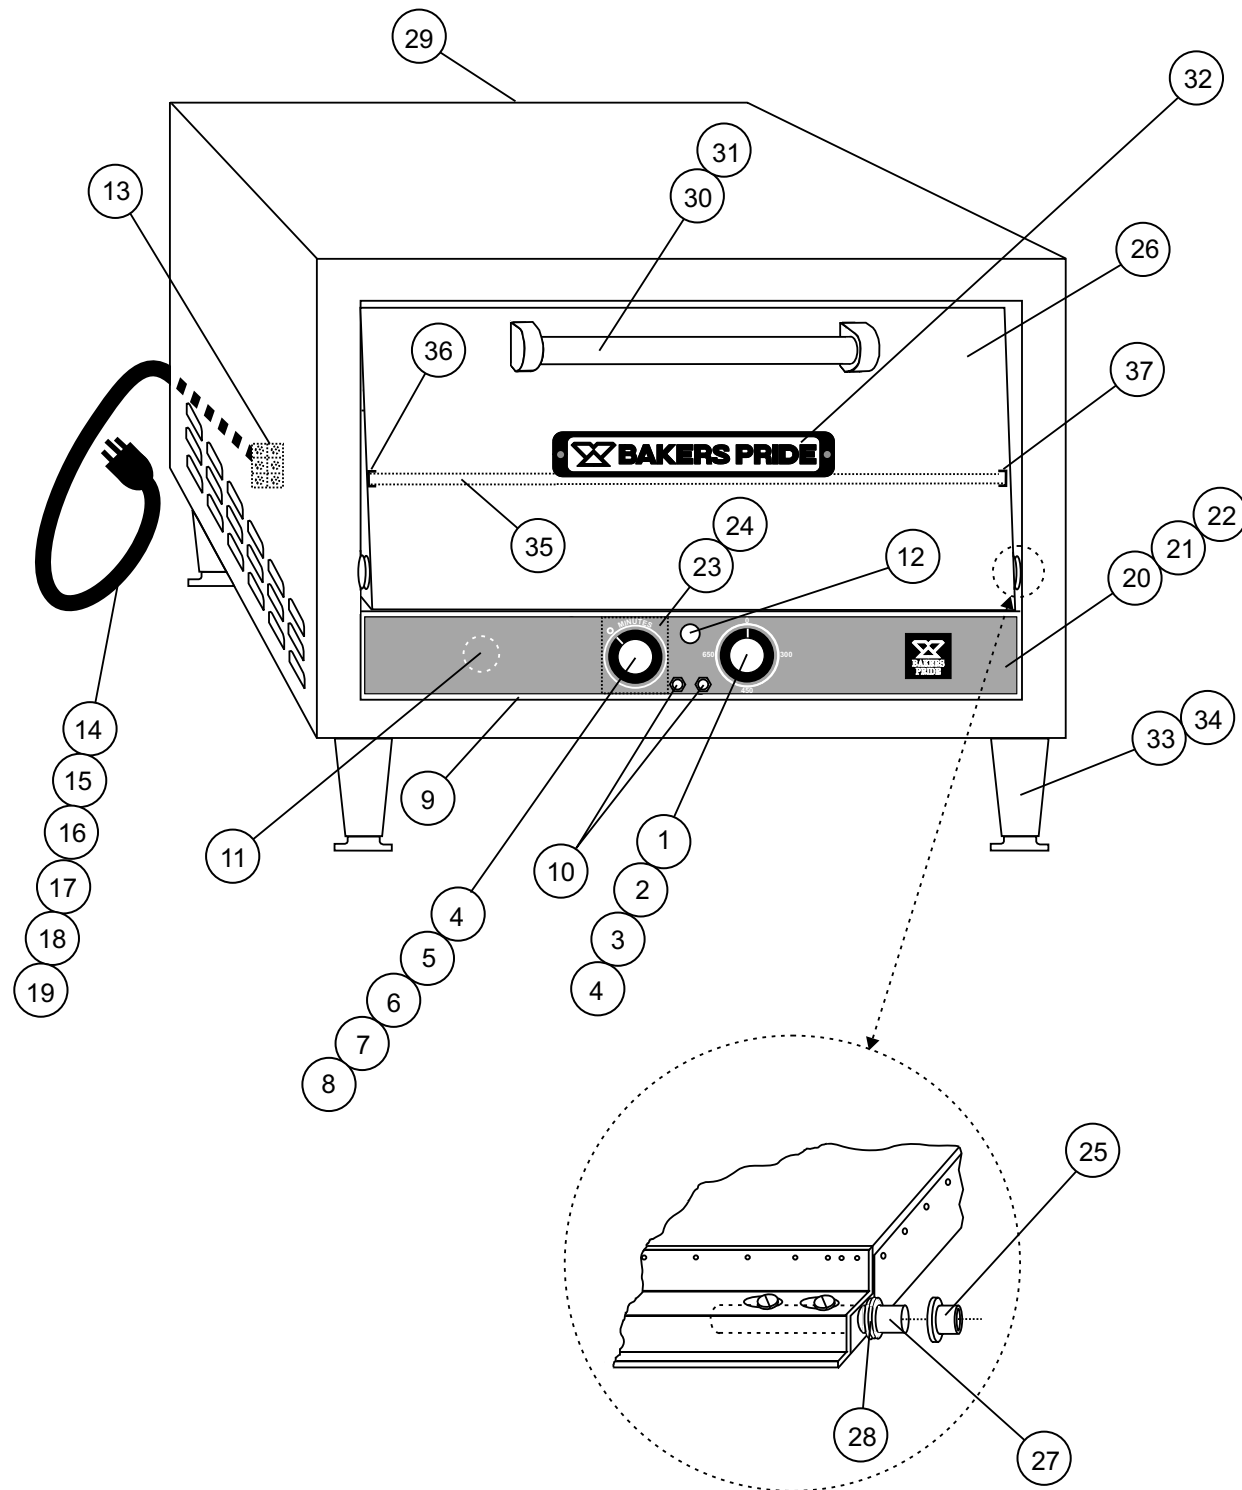

P18S / BK18

Electric Countertop Oven

30 Pine Street • New Rochelle • New York • 10801

914 / 576 - 0200

914 / 576 - 0605 fax

1 - 800 - 431 - 2745 US & Canada

www.bakerspride.com web address

Figure A Exterior / Door / Controls (Rotary Timers)