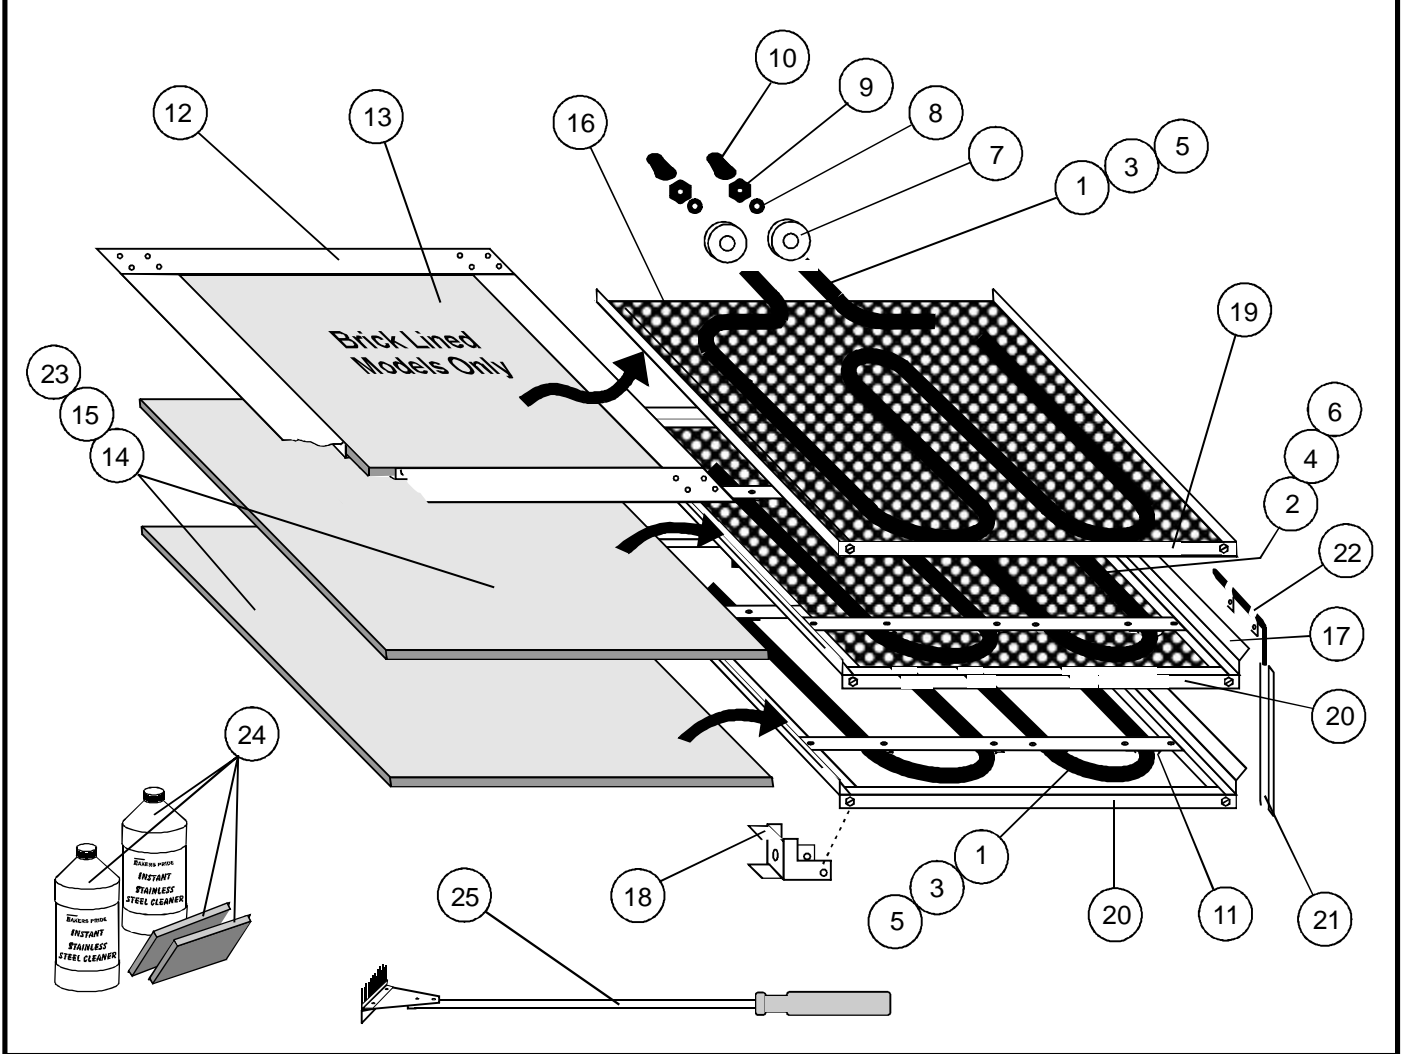

Figure B CONTROL PANEL WITH LIGHTS & DIGITAL TIMERS (OPTIONAL)

Figure C DECK ARRANGEMENT BY MODEL

Electric Countertop Oven

Figure D

Interior Components & Accessories

Item	Part #	Description	Item	Part #	Description
1	L1072X	Element, 208V/1075W, Top & Bottom	14	T1121Y	Deck 20 13/16 x 20 13/16 x 1/2 (each)
2	L1071X	Element, 208V/1450W, Center	15	T1121X	Deck 20 13/16 x 20 13/16 x 1/2 (Set/2)
3	L1035X	Element, 230V/1075W, Top & Bottom	16	D4040X	Fresh Dough Baffle
4	L1034X	Element, 230V/1450W, Center	17	D1152T	Hearth Frame Assy (No Element)
5	L1117X	Element, 200V/1075W, Top & Bottom (Japan)	18	D4039K	Deck Support
6	L1116X	Element, 200V/1450W, Center (Japan)	19	D4031K	Baffle Trim
7	P1019A	Porcelain Spacer	20	D1142K	Hearth Trim
8	Q3016A	Washer, Star, #6	21	D1134K	Capillary Cover
9	Q1002A	Nut, 6-32	22	Q4021X	Clip, 3/16"
10	S1061X	Terminal Cap, 6-32	23	T1222K	Steel Deck (Optional)
11	K1355X	Element Clip	24	T5118X	Stainless Steel Cleaner (2 16oz Bottles w/Pads)
12	D1158U	Ceramic Top Frame Assy (P-44BL Only)	25	T5107Y	Deck Scraper Brush
13	T1120Y	Deck, ea 17 3/4 x 17 1/2 x 1/2 (P-44BL Only)			