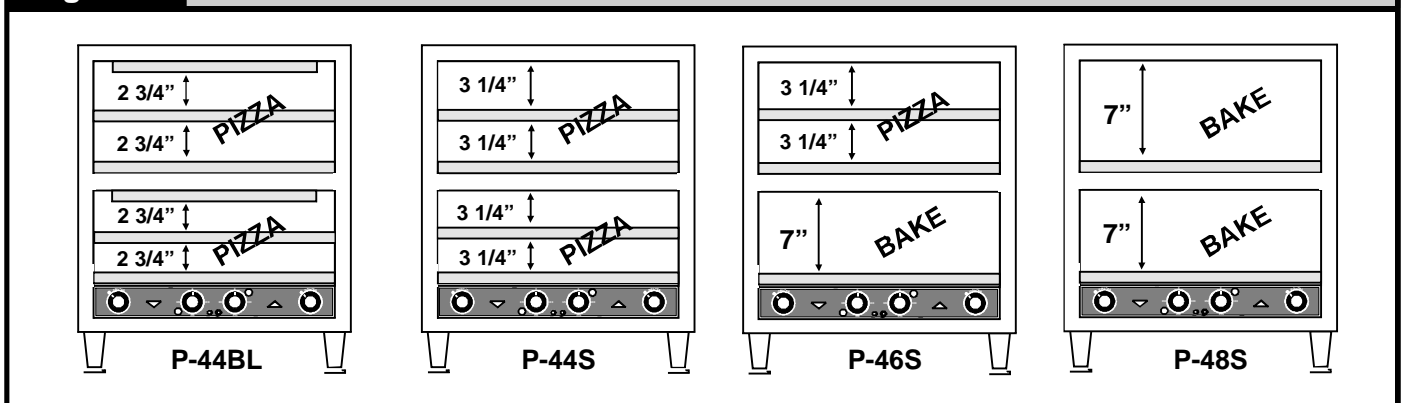

Figure B CONTROL PANEL WITH LIGHTS & DIGITAL TIMERS (OPTIONAL)

Figure C DECK ARRANGEMENT BY MODEL

Electric Countertop Oven

Figure D

Interior Components & Accessories

Item	Part #	Description	Item	Part #	Description
1	L1072X	Element, 208V/1075W, Top & Bottom	14	T1121Y	Deck 20 13/16 x 20 13/16 x 1/2 (each)
2	L1071X	Element, 208V/1450W, Center	15	T1121X	Deck 20 13/16 x 20 13/16 x 1/2 (Set/2)
3	L1035X	Element, 230V/1075W, Top & Bottom	16	D4040X	Fresh Dough Baffle
4	L1034X	Element, 230V/1450W, Center	17	D1152T	Hearth Frame Assy (No Element)
5	L1117X	Element, 200V/1075W, Top & Bottom (Japan)	18	D4039K	Deck Support
6	L1116X	Element, 200V/1450W, Center (Japan)	19	D4031K	Baffle Trim
7	P1019A	Porcelain Spacer	20	D1142K	Hearth Trim
8	Q3016A	Washer, Star, #6	21	D1134K	Capillary Cover
9	Q1002A	Nut, 6-32	22	Q4021X	Clip, 3/16"
10	S1061X	Terminal Cap, 6-32	23	T1222K	Steel Deck (Optional)
11	K1355X	Element Clip	24	T5118X	Stainless Steel Cleaner (2 16oz Bottles w/Pads)
12	D1158U	Ceramic Top Frame Assy (P-44BL Only)	25	T5107Y	Deck Scraper Brush
13	T1120Y	Deck, ea 17 3/4 x 17 1/2 x 1/2 (P-44BL Only)			