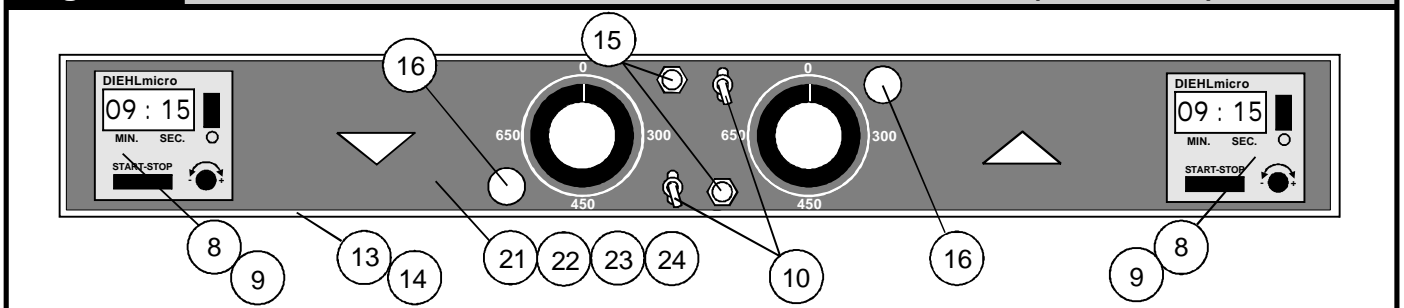

Figure B CONTROL PANEL WITH LIGHTS & DIGITAL TIMERS (OPTIONAL)

Figure C DECK ARRANGEMENT BY MODEL

Electric Countertop Oven

Figure D

Interior Components & Accessories

Item	Part #	Description	Item	Part #	Description
1	L1072X	Element, 208V/1075W, Top & Bottom	14	T1121Y	Deck 20 13/16 x 20 13/16 x 1/2 (each)
2	L1071X	Element, 208V/1450W, Center	15	T1121X	Deck 20 13/16 x 20 13/16 x 1/2 (Set/2)
3	L1035X	Element, 230V/1075W, Top & Bottom	16	D4040X	Fresh Dough Baffle
4	L1034X	Element, 230V/1450W, Center	17	D1152T	Hearth Frame Assy (No Element)
5	L1117X	Element, 200V/1075W, Top & Bottom (Japan)	18	D4039K	Deck Support
6	L1116X	Element, 200V/1450W, Center (Japan)	19	D4031K	Baffle Trim
7	P1019A	Porcelain Spacer	20	D1142K	Hearth Trim
8	Q3016A	Washer, Star, #6	21	D1134K	Capillary Cover
9	Q1002A	Nut, 6-32	22	Q4021X	Clip, 3/16"
10	S1061X	Terminal Cap, 6-32	23	T1222K	Steel Deck (Optional)
11	K1355X	Element Clip	24	T5118X	Stainless Steel Cleaner (2 16oz Bottles w/Pads)
12	D1158U	Ceramic Top Frame Assy (P-44BL Only)	25	T5107Y	Deck Scraper Brush
13	T1120Y	Deck, ea 17 3/4 x 17 1/2 x 1/2 (P-44BL Only)			