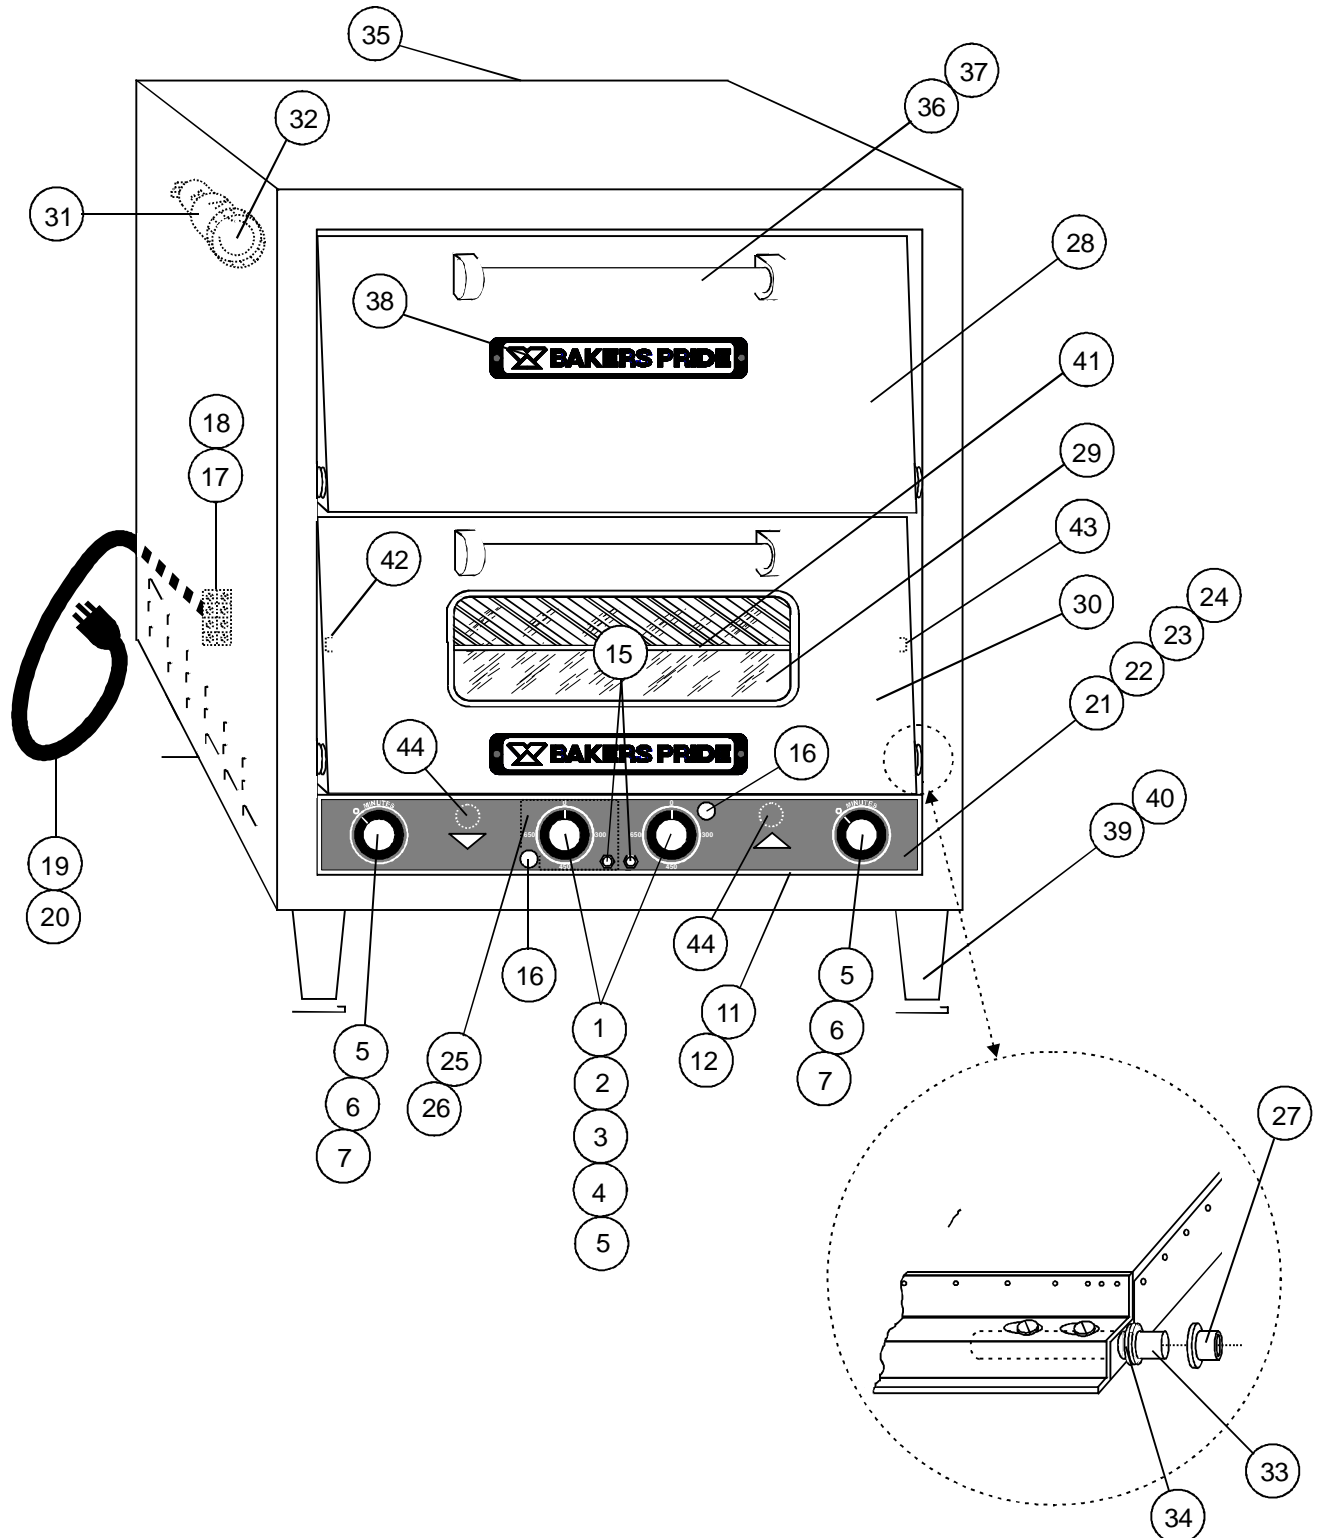

P-44S / P-44BL / P-46S / P-48S

30 Pine Street • New Rochelle • New York • 10801

914 / 576 - 0200

914 / 576 - 0605

1 - 800 - 431 - 2745

www.bakerspride.com

fax

US & Canada

web address

Electric Countertop Oven

Figure A

EXTERIOR / DOOR / CONTROLS (NO LIGHTS, ROTARY TIMERS)

30 Pine Street • New Rochelle • New York • 10801

914 / 576 - 0200

914 / 576 - 0605 fax

1 - 800 - 431 - 2745 US & Canada

www.bakerspride.com web address

P-44S / P-44BL / P-46S / P-48S

Electric Countertop Oven

Item	Part #	Description	Item	Part #	Description
1	M1098X	Thermostat w/Knob, 650F EGO, 44(2) 46(1)	23	U1316A	Control Panel Overlay (P-46)
2	M1192X	Thermostat w/Knob, CE "430C" High Heat 44	24	U1318A	Control Panel Overlay (P-48)
3	M1342X	Thermostat Kit w/Knob, 250F (Special)	25	U1297A	18 Minute Timer Overlay (50 cycles)
4	M1110X	Thermostat w/Knob, 550F KA72, 46 (1), 48 (2)	26	U1296A	72 Minute Timer Overlay (50 cycles)
5	S1311X	Knob (T-stat "F", 15 Min Timer: Rot-Elec)	27	S3019X	Door Bushing
6	M1345X	Timer, Rotary-Elec, 15 Min, 44(2) 46(1)	28	D1106U	Door Assy (No Window)
7	M1346X	Timer, Rotary-Elec, 60 Min, 46(1) 48(2)	29	S1020X	Window Assy (Door)
8	M1275X	Timer, Electronic (Digital Readout) 60 cycle	30	D1143U	Door Assy (w/Window)
9	M1274X	Timer, Electronic (Digital Readout) 50 cycle	31	P1145X	Light Fixture (w/240V,15W Bulb)
10	M1259X	Toggle Switch (Lights, On/Off)	32	P1147X	Light Bulb, 240V/15W
11	D2157K	Control Panel (Rot/Elect Timer-No Lights)	33	S3001X	Door Rod
12	D2101K	Control Panel (Rot/Elect Timer-w/Lights)	34	Q3021X	Door Rod Spacer Kit (1 Kit per Door)
13	D2156K	Control Panel (Electronic Timer-No Lights)	35	D2105K	Outer Back
14	D2102K	Control Panel (Electronic Timer-W/Lights)	36	S1316U	Door Handle
15	M1330A	Circuit Breaker, 3A	37	Q2041A	Screws, 1/4-20 x 1/2 RH (Door Handle)
16	P1127X	Pilot Light, Amber	38	U1044X	Bakers Pride Nameplate, 8"
17	P1003X	Terminal Block, 3 Pole, 1 Phase	39	S1014X	4" Adjustable Leg (Set/4)
18	P1004X	Terminal Block, 4 Pole, 3 Phase	40	S1014Y	4" Adjustable Leg (each)
19	P6399A	Line Cord, 125/250V, 50A	41	T3139A	Intermediate Wire Rack (Option 46 & 48)
20	P6385A	Line Cord, 250V, 30A (P-46 & P-48)	42	D1162U	Wire Rack Support Assy, Left (Option)
21	U1304A	Control Panel Overlay (44 & 44BL)	43	D1163U	Wire Rack Support Assy, Right (Option)
22	U1310A	Control Panel Overlay, Hi Heat (44 & 44BL)	44	M1335A	Audio Alarm

Figure B CONTROL PANEL WITH LIGHTS & DIGITAL TIMERS (OPTIONAL)