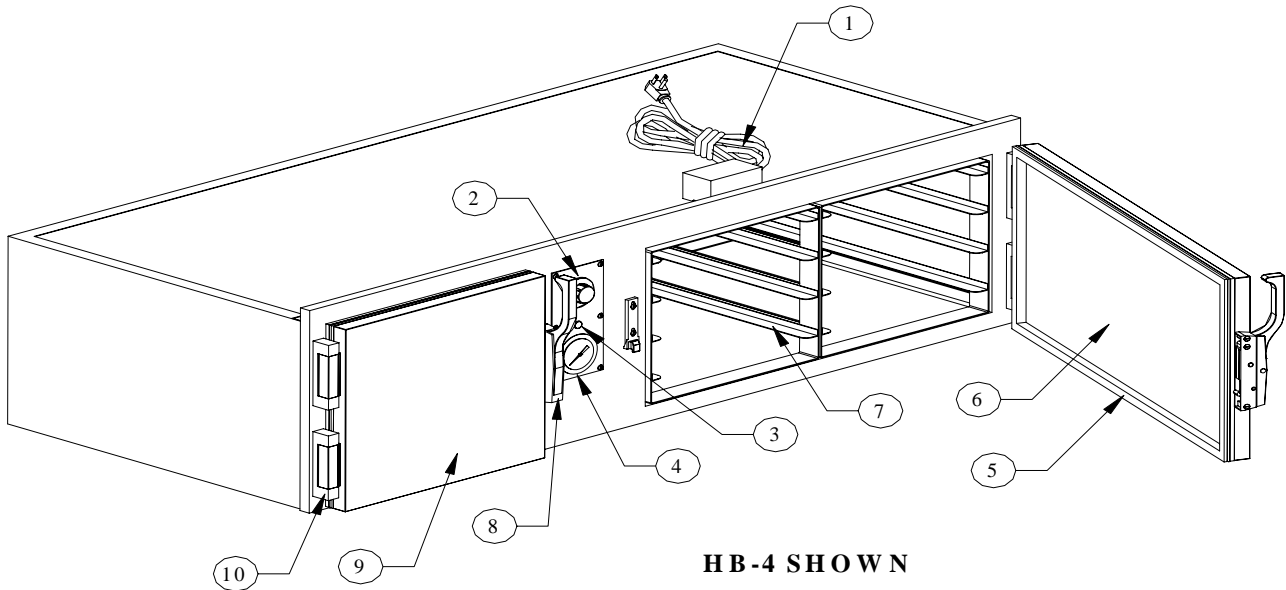

ITEM NUMBER	PART NUMBER	DESCRIPTION
1	1001-0	Power Cord 14/3-15 Amps 240V
	1002-0	Power Cord 14/3-15 Amps 120V
2	22-1407	Thermostat Knob
3	1100-0	Pilot Light
4	1105-0	Thermometer
5	7010-3	#3 & #4 Door Gasket
	7013-3	#4 & #5 Door Gasket
6	S83754-4	Door Assembly HB-5
7	S83753-0	Pan Rack
8	6055-1	Slam Action Latch
	6052-1	Slam Action W/ Lock
9	S83754-3	Door Assembly HB-3, HB-4
10	6053-8	Hinge & Cover
11	1087-0	Cord Connector (Not Shown)
12	2500-1	Thermostat (Not Shown)
13	1053-0	120V / 850W Element (Not Shown)
	1054-0	208V / 850W Element (Not Shown)
	1055-0	240V / 850W Element (Not Shown)

SLIDE- IN HEATED BASE

HB SERIES

OPERATION

The unit is ready to operate as soon as it is plugged in and turned on. The thermostat has an off position and numbers from #1 through #10 (number 10 is the highest setting).