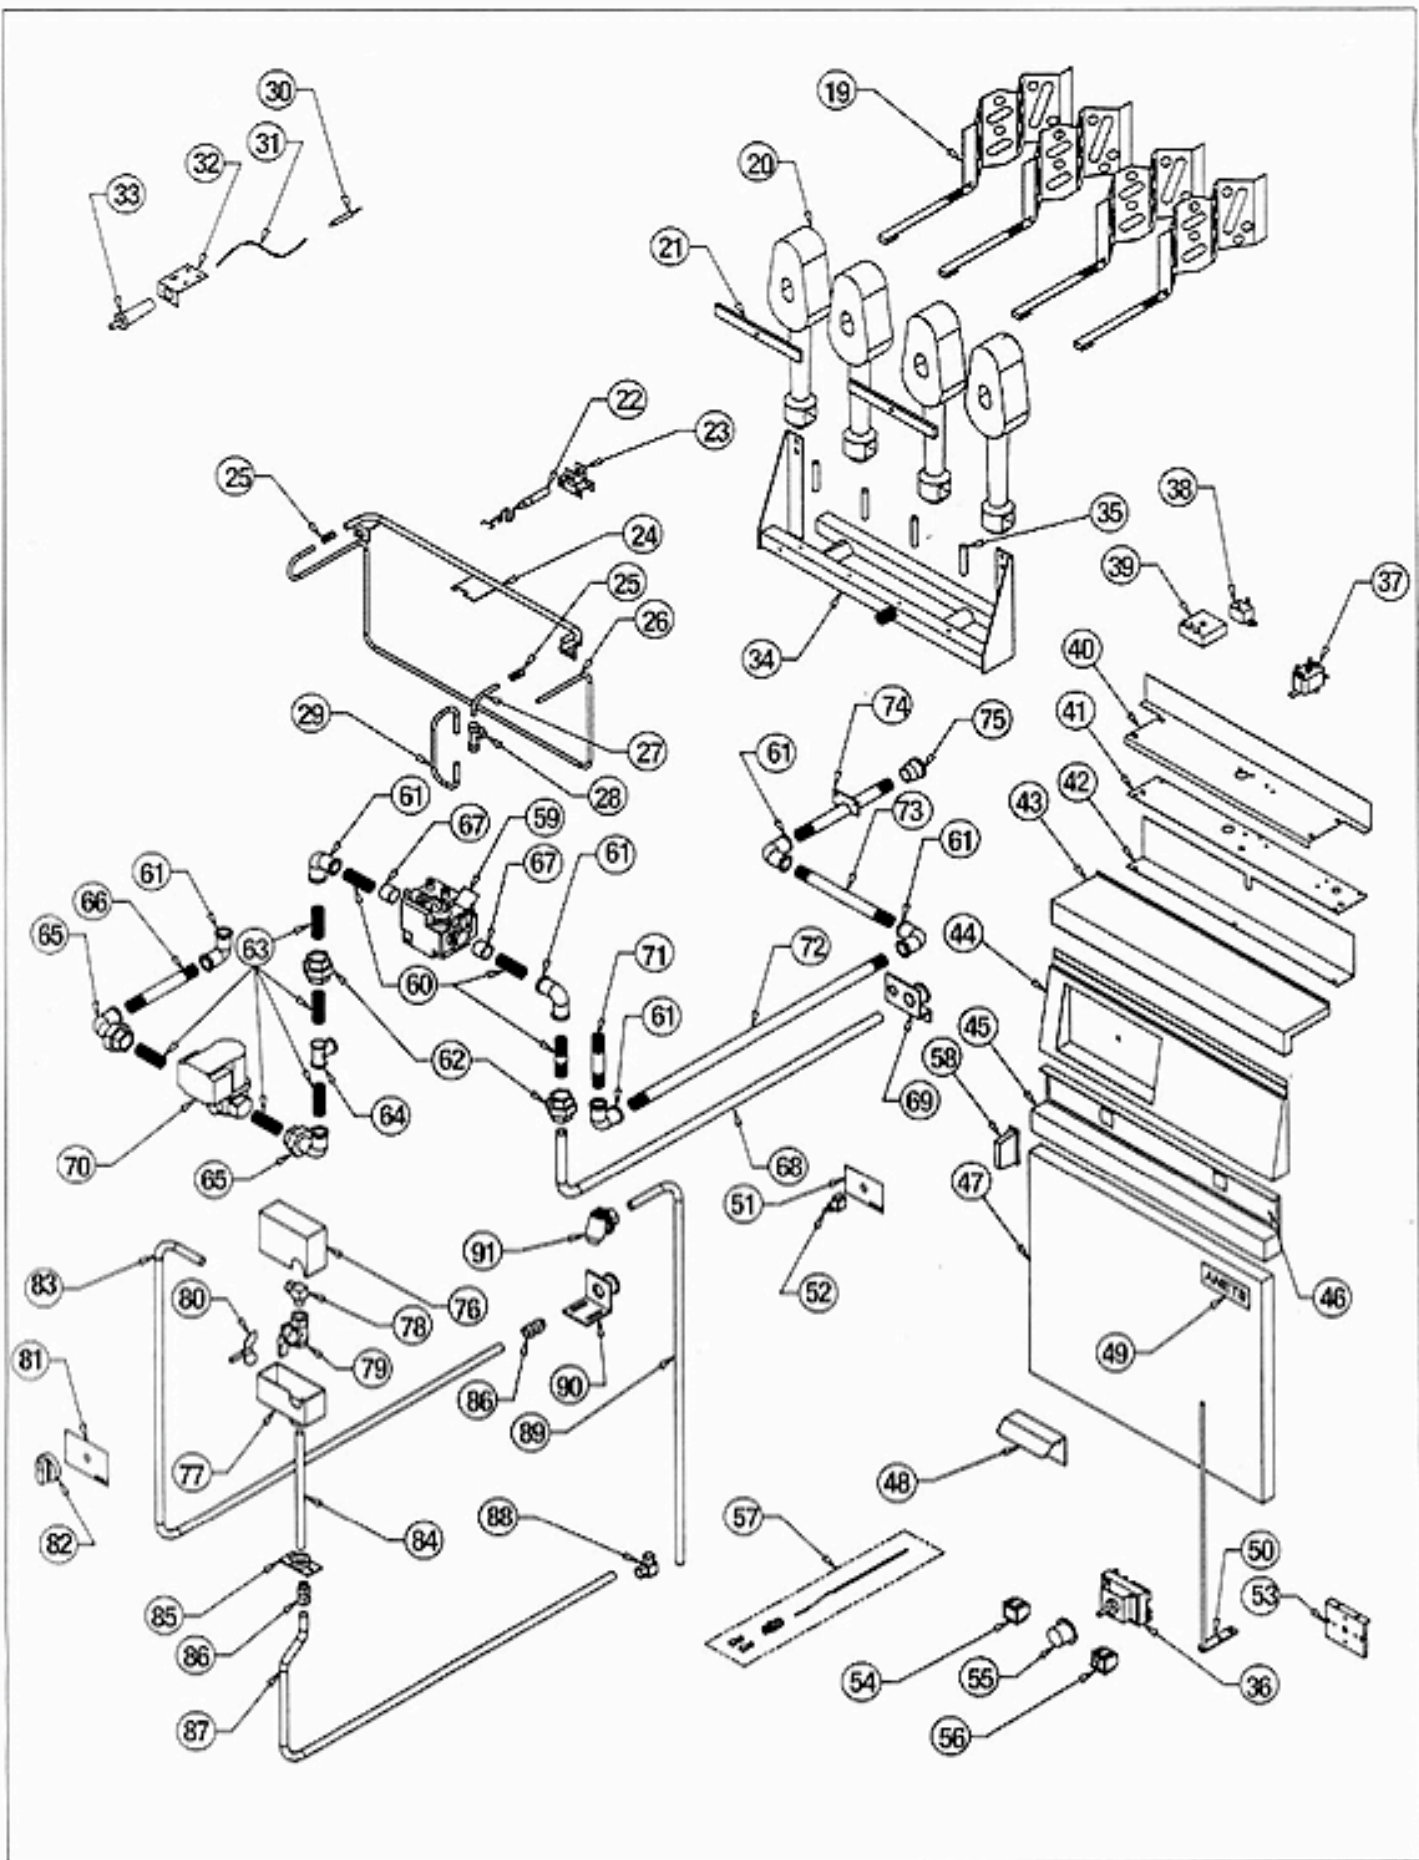

800-837-2638

www.anetsberger.com • sales@anetsberger.com

GPC-18 Pasta Pro 18" Gas Pasta Cooker – Parts List

NO.	PART NO.	DESCRIPTION	QTY.	
1.	D6070-00	FLUE ASSEMBLY	1	
2.	D5415-01	POT BACK EXTENTION	1	
	D5415-11	POT BACK EXTENTION (W/ OPTIONAL WATER FILL)	1	
3.	C9183-00	BASKET HANGER	1	
4. a	E4821-00	POT ASSEMBLY	1	
	b	E4821-01	POT ASSEMBLY (B MODELS)	1
5.	P8835-01	DRAIN VALVE	1	
6.	E4569-01	CABINET ASSEMBLY	1	
7.	E4531-00	CABINET BACK	1	
8.	P9304-05	LEG ASSEMBLY	4	
9.	P9101-23	INTERLOCK MICROSWITCH	1	
10.	P8904-37	HI-LIMIT	1	
11.	C10200-00	INTERLOCK BOX	1	
12.	B13311-01	DRAIN HOSE, STARCH	1	
13.	P9800-92	ROUND BASKET - GPC18 (OPTIONAL)	1	
14.	P9800-77	SCREEN	1	
15.	B13291-00	DRAIN ELBOW	1	
16.	P9314-22	HOSE CLAMP	2	
17.	D5826-00	CONDUIT BOX (AA ONLY)	1	
18.	B12146-00	BOX COVER (AA ONLY)	1	
19.	C10520-01	RADIANT ASSEMBLY	4	
20.	E4556-02	BURNER	4	
21.	B14052-00	BURNER SUPPORT BAR	2	
22.	P8903-48	THERMOCOUPLE #T46	1	
23.	B12326-00	THERMOCOUPLE BRACKET	1	
24. a	C9163-00	PILOT BURNER TUBE (NAT.)	1	
	b	C9163-01	PILOT BURNER TUBE (PROP.)	1
25.	P8805-11	COUPLING	2	
26.	D6301-01	MAIN PILOT TUBE	1	
27.	D6301-03	PILOT TUBE BURNER PIPE	1	
28.	P8840-92	UNION TEE	1	
29.	B12439-00	PILOT TUBE GAS VALVE	1	
30.	P9131-62	SPARK IGNITOR ELECTRODE	1	
31.	P9131-77	LEAD WIRE	1	
32.	P9131-82	IGNITOR BRACKET (ALUMINUM)	1	
33.	P9131-76	SPARK IGNITOR	1	
34.	D5822-00	GAS MANIFOLD	1	
35.	P8900-73	GAS ORIFICE4	1	
36.	P8904-57	THERMOSTAT - SOLID STATE AND POTENTIOMETER (190F-212F) (STND.)	1	
	P8904-58	THERMOSTAT PROBE (NOT SHOWN)	1	
37.	P9130-96	RELAY (OPTIONAL)	1	
38.	P9130-16	BUZZER (OPTIONAL)	1	
39.	P8900-77	TIMER (OPTIONAL)	1	
40.	D5791-00	UPPER COMPONENT PANEL	1	
41.	D5314-00	LOWER COMPONENT PANEL 1	1	
42.	D5792-00	REMOVABLE COMPONENT PANEL	1	
43.	C9135-01	FRONT TRIM	1	
44. a	D5374-01	FRONT PANEL (GPC-18)	1	
	b	D6132-00	FRONT PANEL (WITH WATER SUPPLY)	1
45.	D6303-00	LOWER FRONT TRIM	1	
46.	P9203-08	CONTROL PANEL FACE	1	