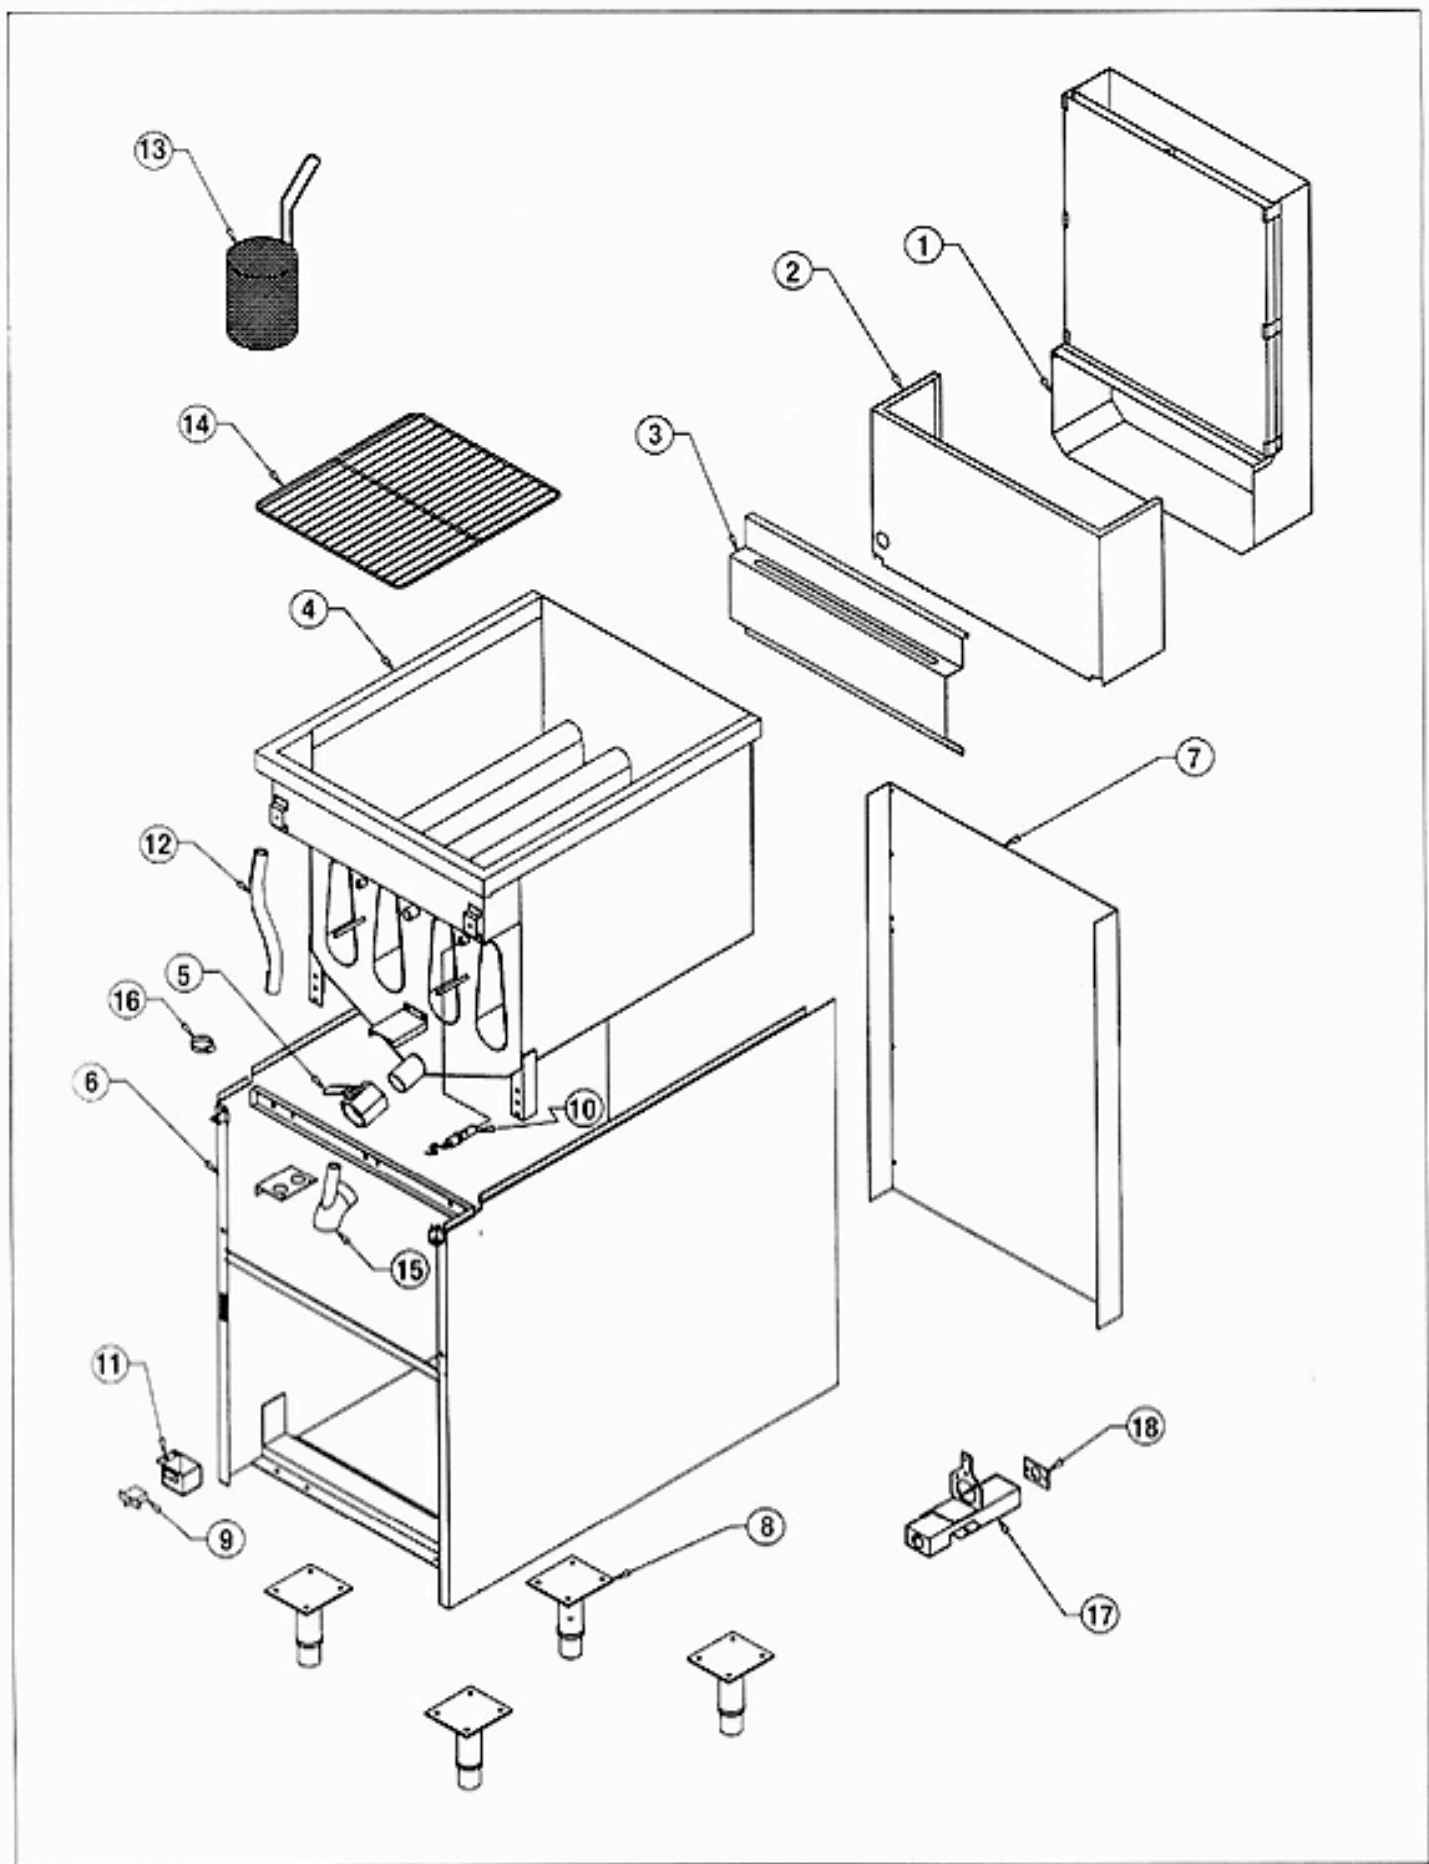

800-837-2638

www.anetsberger.com • sales@anetsberger.com

GPC-18 Pasta Pro 18" Gas Pasta Cooker – Parts List

NO.	PART NO.	DESCRIPTION	QTY.	
1.	D6070-00	FLUE ASSEMBLY	1	
2.	D5415-01	POT BACK EXTENTION	1	
	D5415-11	POT BACK EXTENTION (W/ OPTIONAL WATER FILL)	1	
3.	C9183-00	BASKET HANGER	1	
4. a	E4821-00	POT ASSEMBLY	1	
	b	E4821-01	POT ASSEMBLY (B MODELS)	1
5.	P8835-01	DRAIN VALVE	1	
6.	E4569-01	CABINET ASSEMBLY	1	
7.	E4531-00	CABINET BACK	1	
8.	P9304-05	LEG ASSEMBLY	4	
9.	P9101-23	INTERLOCK MICROSWITCH	1	
10.	P8904-37	HI-LIMIT	1	
11.	C10200-00	INTERLOCK BOX	1	
12.	B13311-01	DRAIN HOSE, STARCH	1	
13.	P9800-92	ROUND BASKET - GPC18 (OPTIONAL)	1	
14.	P9800-77	SCREEN	1	
15.	B13291-00	DRAIN ELBOW	1	
16.	P9314-22	HOSE CLAMP	2	
17.	D5826-00	CONDUIT BOX (AA ONLY)	1	
18.	B12146-00	BOX COVER (AA ONLY)	1	
19.	C10520-01	RADIANT ASSEMBLY	4	
20.	E4556-02	BURNER	4	
21.	B14052-00	BURNER SUPPORT BAR	2	
22.	P8903-48	THERMOCOUPLE #T46	1	
23.	B12326-00	THERMOCOUPLE BRACKET	1	
24. a	C9163-00	PILOT BURNER TUBE (NAT.)	1	
	b	C9163-01	PILOT BURNER TUBE (PROP.)	1
25.	P8805-11	COUPLING	2	
26.	D6301-01	MAIN PILOT TUBE	1	
27.	D6301-03	PILOT TUBE BURNER PIPE	1	
28.	P8840-92	UNION TEE	1	
29.	B12439-00	PILOT TUBE GAS VALVE	1	
30.	P9131-62	SPARK IGNITOR ELECTRODE	1	
31.	P9131-77	LEAD WIRE	1	
32.	P9131-82	IGNITOR BRACKET (ALUMINUM)	1	
33.	P9131-76	SPARK IGNITOR	1	
34.	D5822-00	GAS MANIFOLD	1	
35.	P8900-73	GAS ORIFICE4	1	
36.	P8904-57	THERMOSTAT - SOLID STATE AND POTENTIOMETER (190F-212F) (STND.)	1	
	P8904-58	THERMOSTAT PROBE (NOT SHOWN)	1	
37.	P9130-96	RELAY (OPTIONAL)	1	
38.	P9130-16	BUZZER (OPTIONAL)	1	
39.	P8900-77	TIMER (OPTIONAL)	1	
40.	D5791-00	UPPER COMPONENT PANEL	1	
41.	D5314-00	LOWER COMPONENT PANEL 1	1	
42.	D5792-00	REMOVABLE COMPONENT PANEL	1	
43.	C9135-01	FRONT TRIM	1	
44. a	D5374-01	FRONT PANEL (GPC-18)	1	
	b	D6132-00	FRONT PANEL (WITH WATER SUPPLY)	1
45.	D6303-00	LOWER FRONT TRIM	1	
46.	P9203-08	CONTROL PANEL FACE	1	