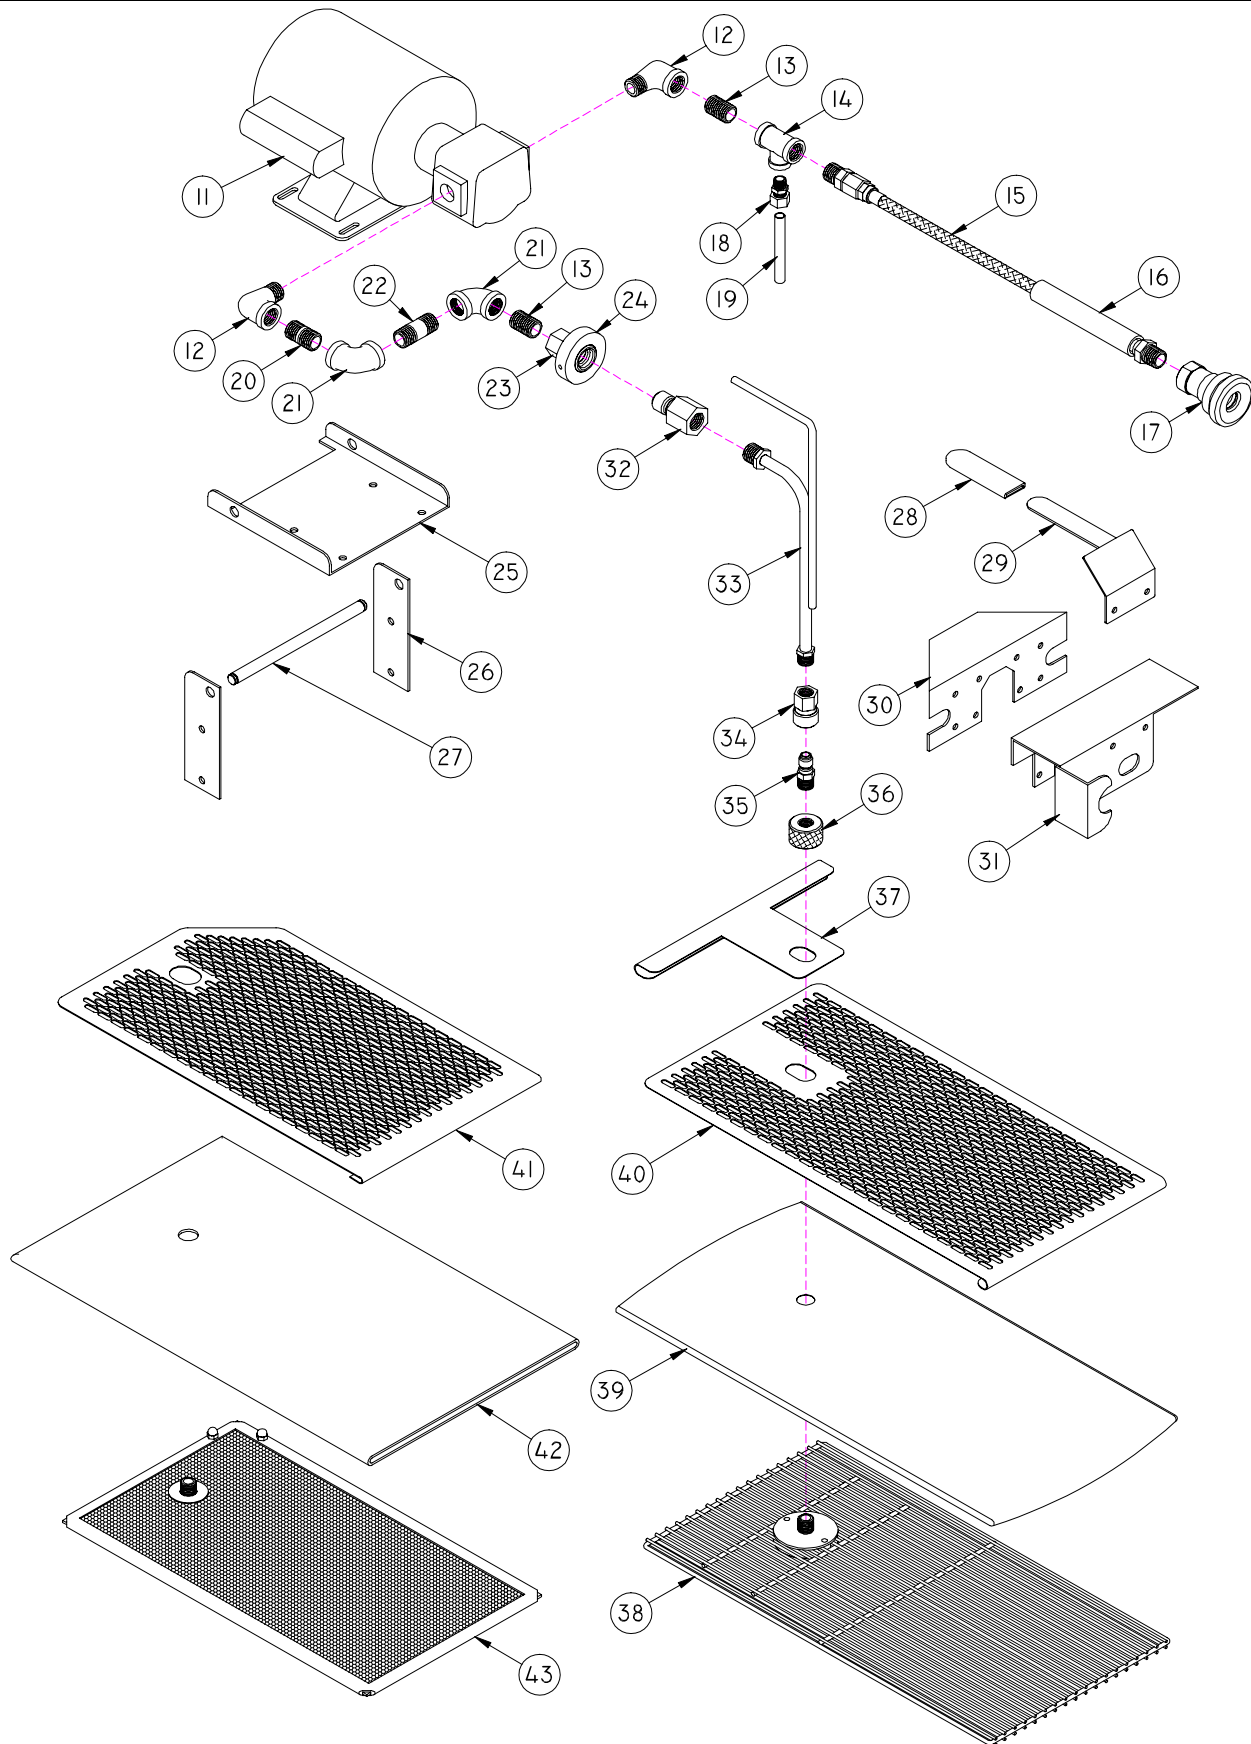

Toll Free: 800-837-2638 • www.anetsberger.com • sales@anetsberger.com

ANETS
GoldenGRILL™

FILTRONIC II FILTER SYSTEM FILT II-14/14W & FILT II-18/18W

ITEM	QTY	PART NUMBER	DESCRIPTION
1	1	D5945-00	14" Tank Cover
		D6010-00	18" Tank Cover
2	1	D5942-00	14" Tank
		D6007-00	18" Tank
3	1	E4941-00	14" Frame
		E4984-00	18" Frame
4	1	D5922-00	14" Front Cover
		D6008-00	18" Front Cover
5	2	P9000-34	Swivel Caster W/ Brakes
6	2	P9000-33	Swivel Caster W/O Brakes
7	1	C10384-00	Filter Handle
8	2	P9110-57	Strain Relief Bushing
9	1	P9100-60	Switch
10	1	P9120-01	Cordset
11	1	P8110-58	1/3 HP Motor And Pump
12	2	P8820-20	Street Elbow
13	2	P8820-10	½ Close Nipple
14	1	P8820-84	½ x ½ x ¼ Reducer Tee
15	1	P9600-98	Hose
16	1	B14050-00	Filter Hose Sleeve
17	1	P8841-43	Quick Disconnect Assembly
18	1	B14171-00	Vent Assembly
19	1	B13931-00	Vent Tube
20	1	P8820-52	½ x 1 ½" Black Nipple
21	2	P8820-11	90° Black Elbow
22	1	P8820-04	½ x 2" Black Nipple
23	1	P8840-30	Coupling Socket
24	1	B11896-00	Collar
25	1	C10307-00	Motor Mounting Plate
26	2	B13894-00	Motor Adjustment Bracket
27	1	B13862-00	Pivot Rod
28	1	P9603-10	Valve Handle Cover (B13799)
29	1	C10385-00	Filter Handle
30	1	C10309-00	Plumbing Support
31	1	C10377-00	Plumbing Support Weldment
32	1	P8840-29	Coupling Plug
33	1	C10364-00	14" Filter Handle Weldment
		C10364-01	18" Filter Handle Weldment
34	1	P8841-35	Coupling Socket
35	1	P8841-44	Coupling Plug
36	1	P9314-90	Knurled Coupling Cap (B14013)
37	1	C10533-00	Filter Paper Clip
38	1	P9800-89	Filter Screen Weldment (C10530)
39	1	P9315-07	Filter Envelope – 100 Pcs. (B14005)

OPTIONAL/ ALTERNATE CONSTRUCTION

40	1	D6227-00	Filter Paper Guard
41	1	D5838-00	Filter Guard
42	1	P9314-65	Filter Envelope – 50 Pcs. (B13705)
43	1	P9310-43	Filter Leaf Kit
44	1	D5949-00	14" Filtronic Complete Filter Assembly (Consist Of Items # 32 – 38)
		D5949-01	18" Filtronic Complete Filter Assembly (Consist Of Items # 32 – 38)
45	1	D4396-01	Oil Disposal Hose Assembly (Not Shown)