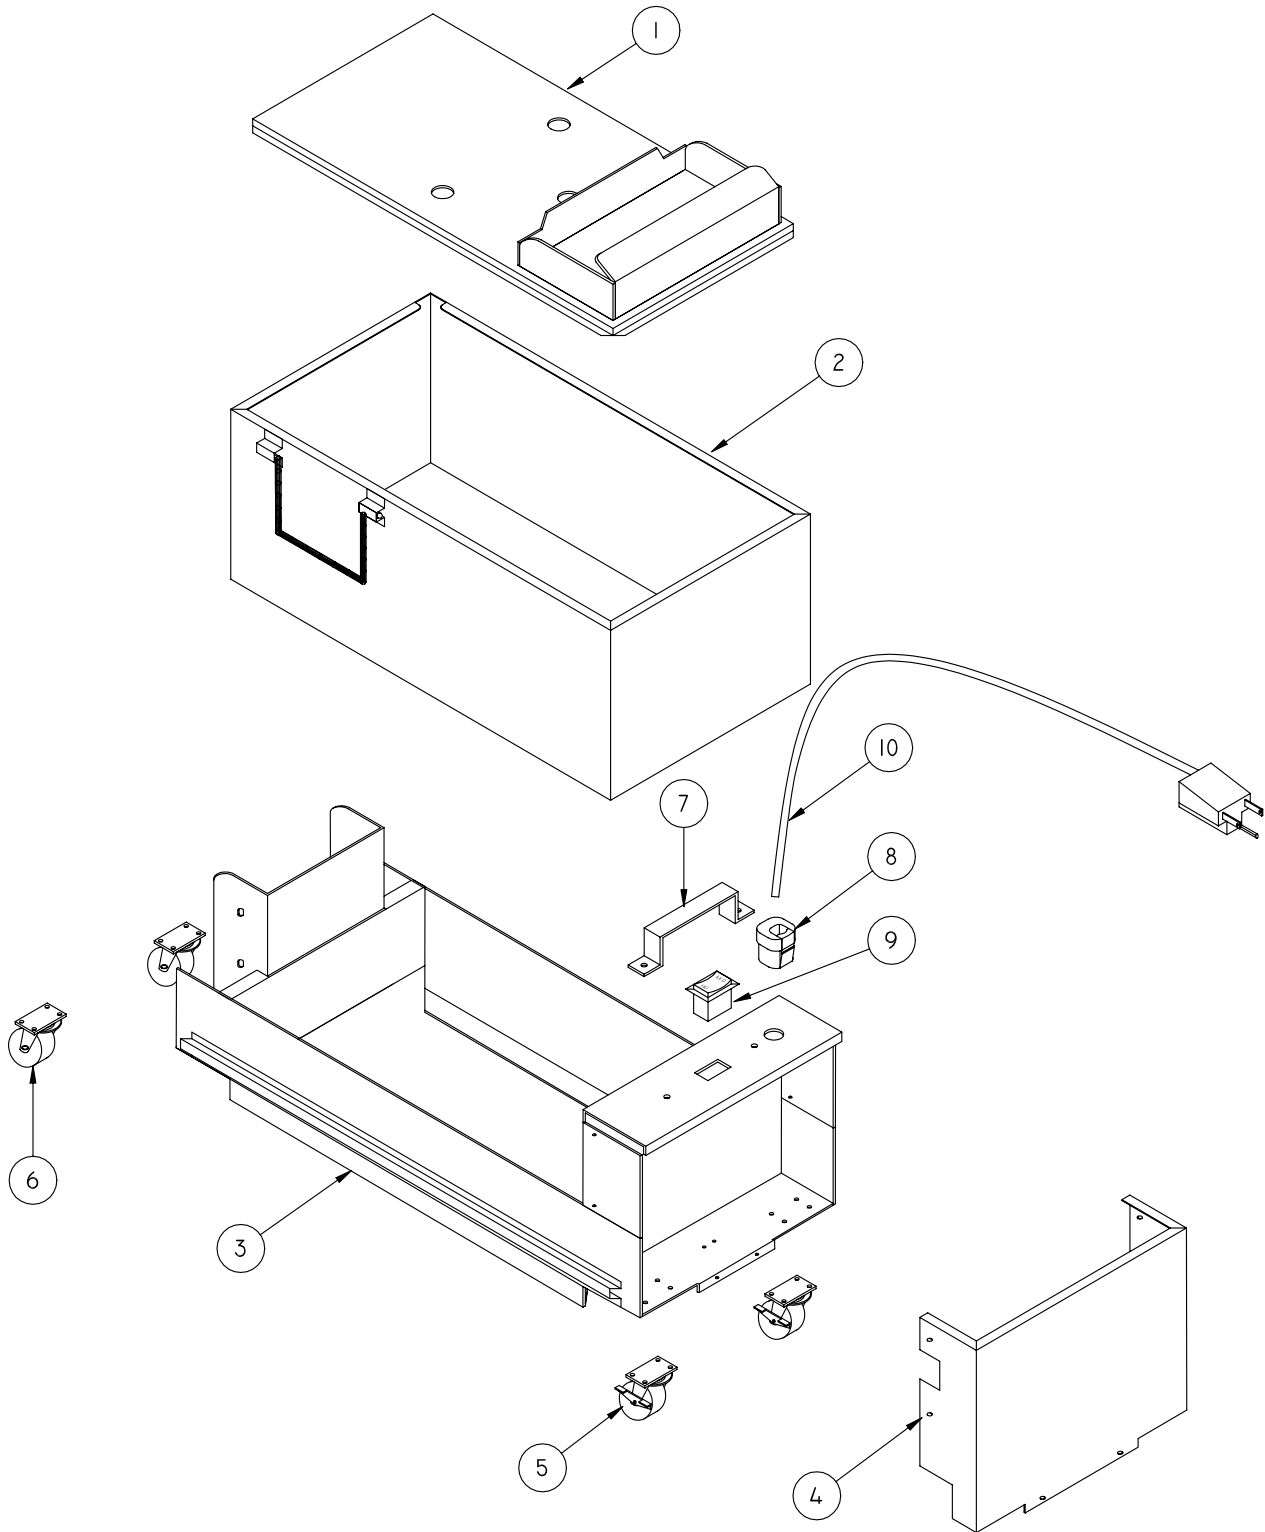

Toll Free: 800-837-2638 • www.anetsberger.com • sales@anetsberger.com

ANETS
GoldenGRILL™

FILTRONIC II FILTER SYSTEM FILT II-14/14W & FILT II-18/18W

ITEM	QTY	PART NUMBER	DESCRIPTION
1	1	D5945-00	14" Tank Cover
		D6010-00	18" Tank Cover
2	1	D5942-00	14" Tank
		D6007-00	18" Tank
3	1	E4941-00	14" Frame
		E4984-00	18" Frame
4	1	D5922-00	14" Front Cover
		D6008-00	18" Front Cover
5	2	P9000-34	Swivel Caster W/ Brakes
6	2	P9000-33	Swivel Caster W/O Brakes
7	1	C10384-00	Filter Handle
8	2	P9110-57	Strain Relief Bushing
9	1	P9100-60	Switch
10	1	P9120-01	Cordset
11	1	P8110-58	1/3 HP Motor And Pump
12	2	P8820-20	Street Elbow
13	2	P8820-10	½ Close Nipple
14	1	P8820-84	½ x ½ x ¼ Reducer Tee
15	1	P9600-98	Hose
16	1	B14050-00	Filter Hose Sleeve
17	1	P8841-43	Quick Disconnect Assembly
18	1	B14171-00	Vent Assembly
19	1	B13931-00	Vent Tube
20	1	P8820-52	½ x 1 ½" Black Nipple
21	2	P8820-11	90° Black Elbow
22	1	P8820-04	½ x 2" Black Nipple
23	1	P8840-30	Coupling Socket
24	1	B11896-00	Collar
25	1	C10307-00	Motor Mounting Plate
26	2	B13894-00	Motor Adjustment Bracket
27	1	B13862-00	Pivot Rod
28	1	P9603-10	Valve Handle Cover (B13799)
29	1	C10385-00	Filter Handle
30	1	C10309-00	Plumbing Support
31	1	C10377-00	Plumbing Support Weldment
32	1	P8840-29	Coupling Plug
33	1	C10364-00	14" Filter Handle Weldment
		C10364-01	18" Filter Handle Weldment
34	1	P8841-35	Coupling Socket
35	1	P8841-44	Coupling Plug
36	1	P9314-90	Knurled Coupling Cap (B14013)
37	1	C10533-00	Filter Paper Clip
38	1	P9800-89	Filter Screen Weldment (C10530)
39	1	P9315-07	Filter Envelope – 100 Pcs. (B14005)