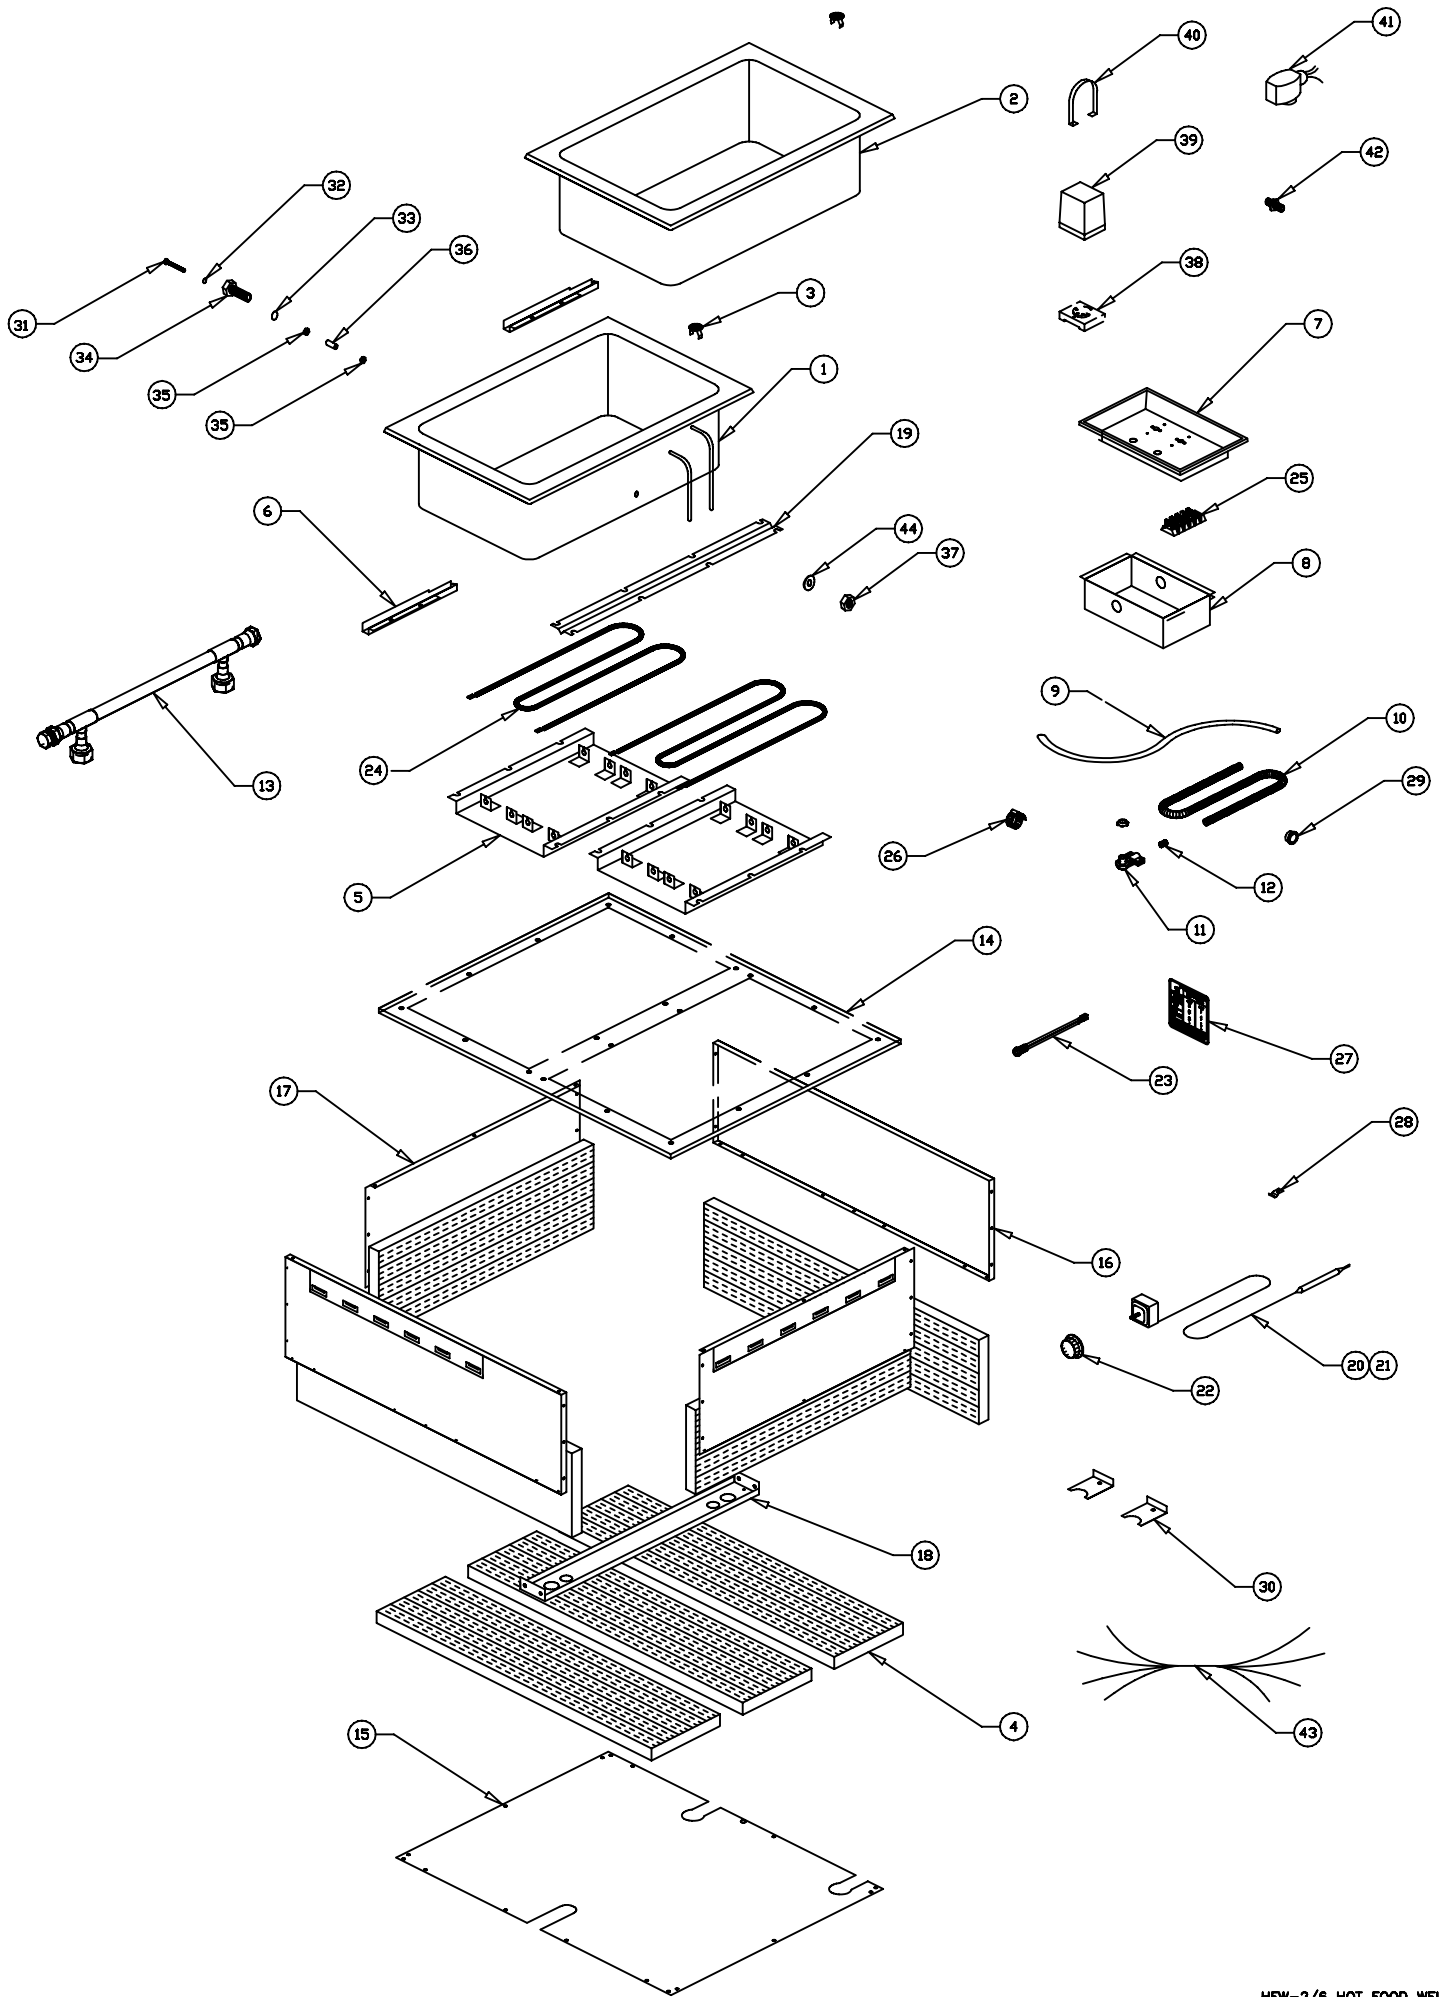

REPLACEMENT PARTS CATALOG

**SHFWEZ-2, SHFWEZ-3, SHFWEZ-4,
SHFWEZ-5, SHFWEZ-6**

SMALL FRAME INSULATED TOP MOUNT EZ FILL HOT FOOD WELLS

**SHFWEZ-2D, P/N EZ2D2B - 208V-1600W
SHFWEZ-2D, P/N EZ2D4B - 208/240V-1200/1600W**

**SHFWEZ-3D, P/N EZ3D2B - 208V-1600W
SHFWEZ-3D, P/N EZ3D4B - 208/240V-1200/1600W**

**SHFWEZ-4D, P/N EZ4D2B - 208V-1600W
SHFWEZ-4D, P/N EZ4D4B - 208/240V-1200/1600W**

**SHFWEZ-5D, P/N EZ5D2B - 208V-1600W
SHFWEZ-5D, P/N EZ5D4B - 208/240V-1200/1600W**

**SHFWEZ-6D, P/N EZ6D2B - 208V-1600W
SHFWEZ-6D, P/N EZ6D4B - 208/240V-1200/1600W**

EZ-FILL WIRING DIAGRAM

AMERICAN PERMANENT WARE, INC.
729 THIRD AVENUE
DALLAS, TX. 75226

THERMOSTATIC CONTROL CONFIGURATION