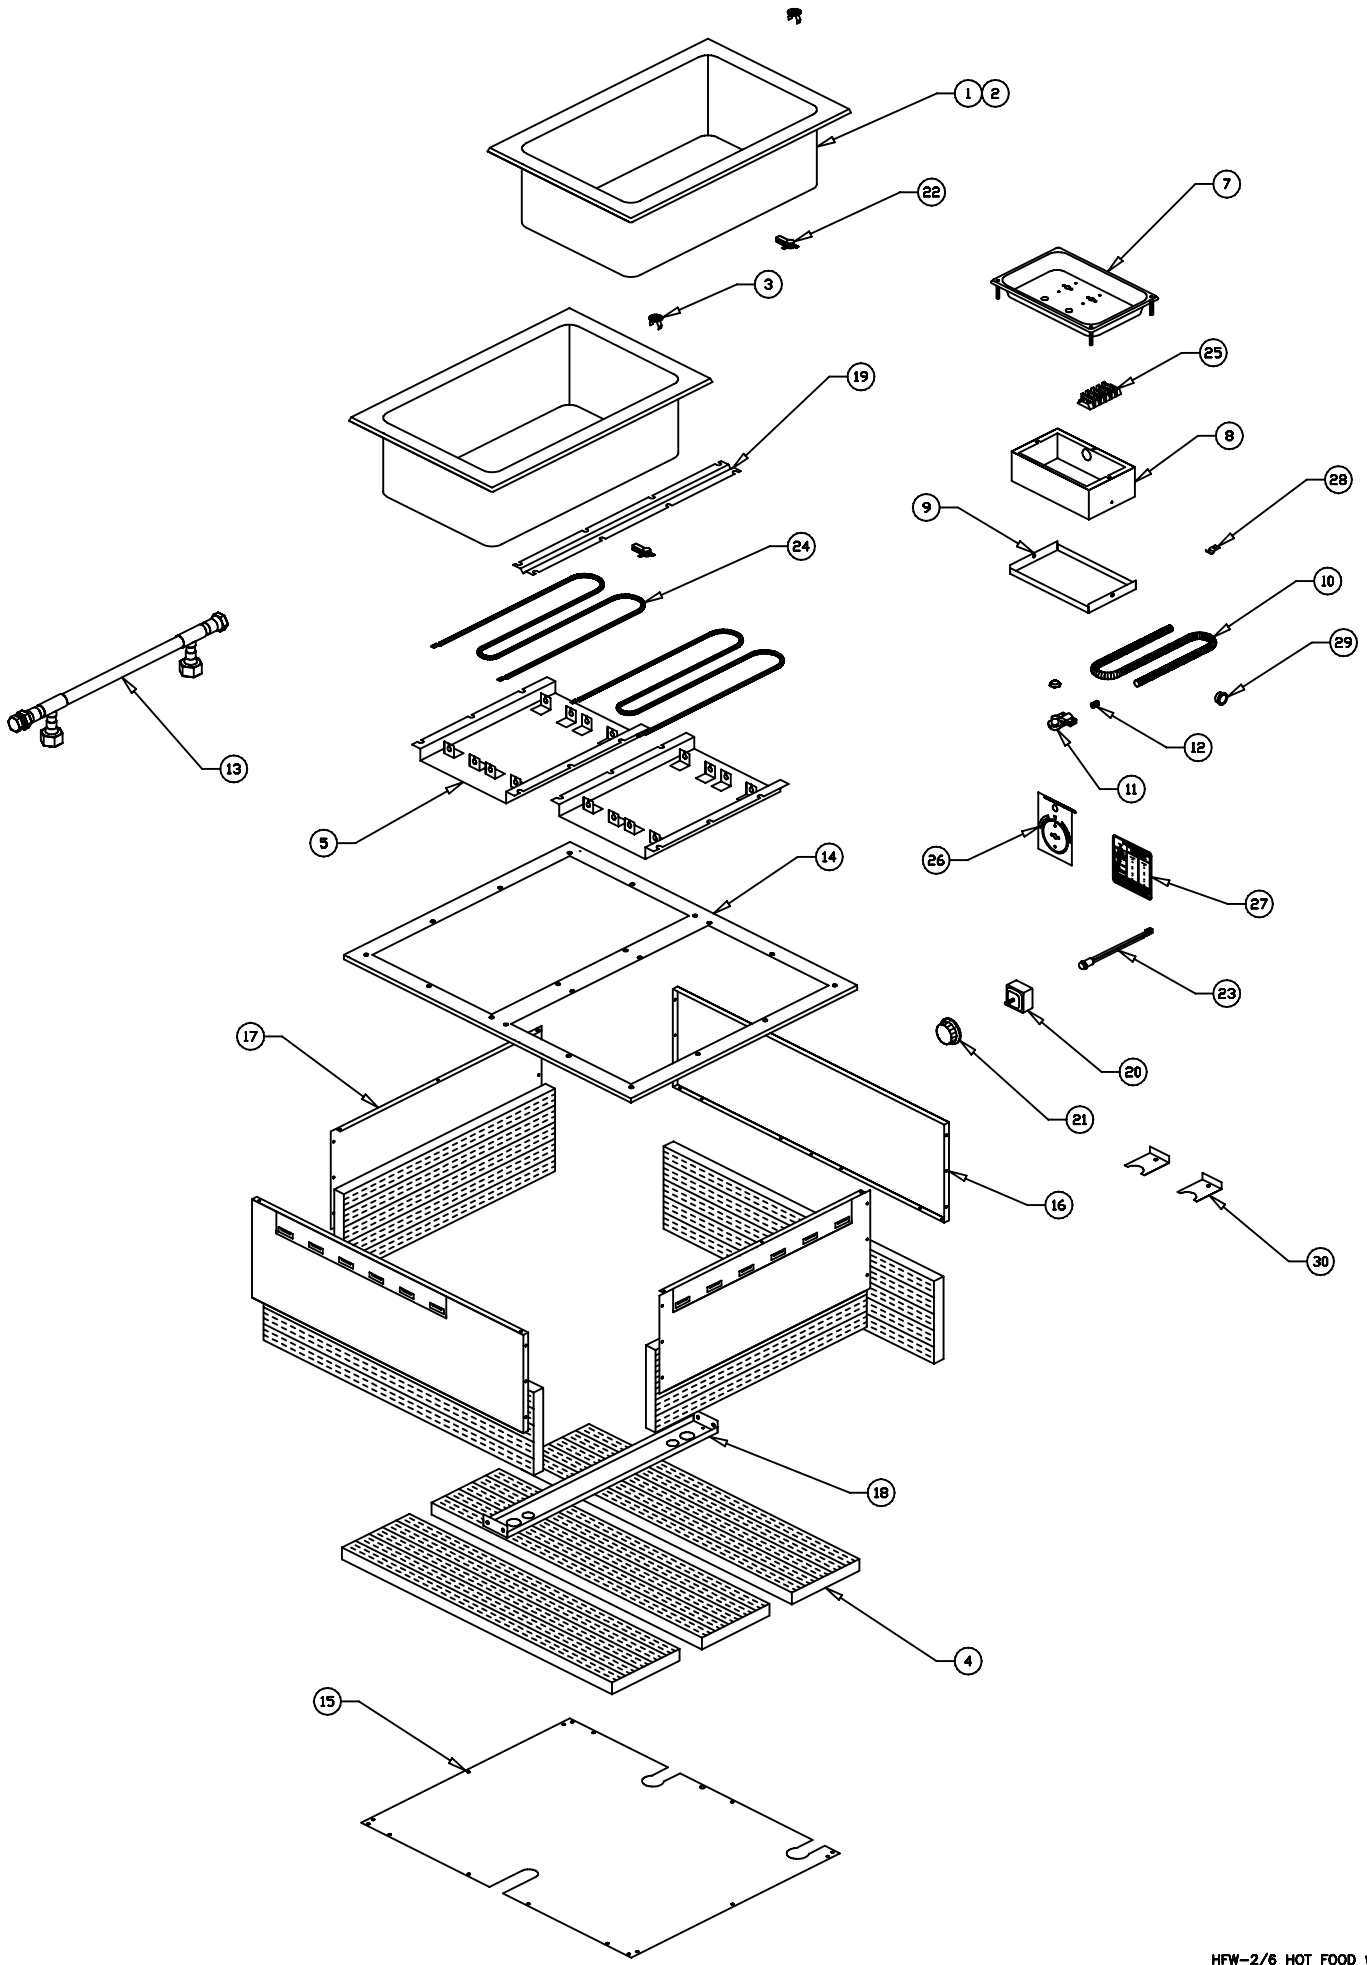

REPLACEMENT PARTS CATALOG

**SHFW-2, SHFW-3, SHFW-4, SHFW-5, SHFW-6
SMALL BODY AND BEZEL INSULATED TOP MOUNT HOT FOOD WELLS
INFINITE CONTROL MODELS**

**SHFW-2, P/N WHFW24C001 - 208/240V-1200/1600W
SHFW-2D, P/N WHFW2D4C001 - 208/240V-1200/1600W**

**SHFW-3, P/N WHFW34C001 - 208/240V-1200/1600W
SHFW-3D, P/N WHFW3D4C001 - 208/240V-1200/1600W**

**SHFW-4, P/N WHFW44C001 - 208/240V-1200/1600W
SHFW-4D, P/N WHFW4D4C001 - 208/240V-1200/1600W**

**SHFW-5, P/N WHFW54C001 - 208/240V-1200/1600W
SHFW-5D, P/N WHFW5D4C001 - 208/240V-1200/1600W**

**SHFW-6, P/N WHFW64C001 - 208/240V-1200/1600W
SHFW-6D, P/N WHFW6D4C001 - 208/240V-1200/1600W**

**FOR 72" INFINITE CONTROL ADD SUFFIX -72 TO MODEL AND STOCK
NUMBER**

**APW/ Wyott
FOOD SERVICE EQUIPMENT CO.
DALLAS, TX. 75226**