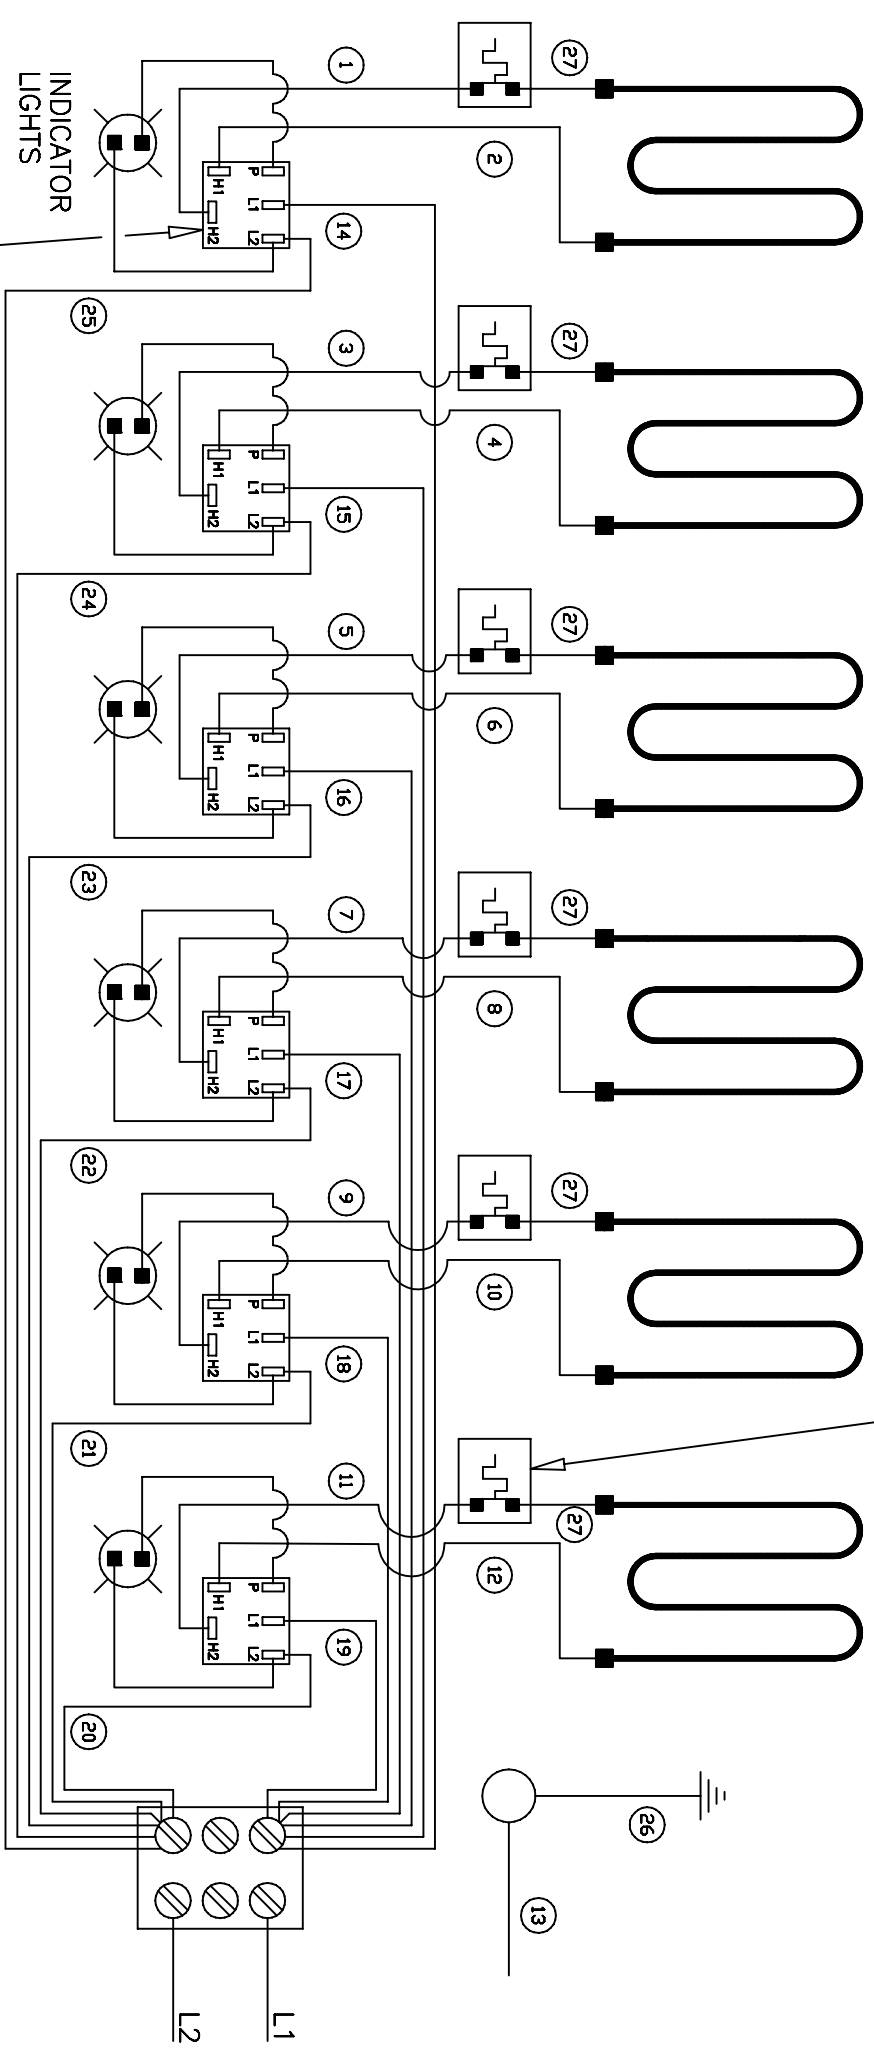

REPLACEMENT PARTS CATALOG

**SHFW-2, SHFW-3, SHFW-4, SHFW-5, SHFW-6
SMALL BODY AND BEZEL INSULATED TOP MOUNT HOT FOOD WELLS
INFINITE CONTROL MODELS**

**SHFW-2, P/N WHFW24C001 - 208/240V-1200/1600W
SHFW-2D, P/N WHFW2D4C001 - 208/240V-1200/1600W**

**SHFW-3, P/N WHFW34C001 - 208/240V-1200/1600W
SHFW-3D, P/N WHFW3D4C001 - 208/240V-1200/1600W**

**SHFW-4, P/N WHFW44C001 - 208/240V-1200/1600W
SHFW-4D, P/N WHFW4D4C001 - 208/240V-1200/1600W**

**SHFW-5, P/N WHFW54C001 - 208/240V-1200/1600W
SHFW-5D, P/N WHFW5D4C001 - 208/240V-1200/1600W**

**SHFW-6, P/N WHFW64C001 - 208/240V-1200/1600W
SHFW-6D, P/N WHFW6D4C001 - 208/240V-1200/1600W**

**FOR 72" INFINITE CONTROL ADD SUFFIX -72 TO MODEL AND STOCK
NUMBER**

**APW/ Wyott
FOOD SERVICE EQUIPMENT CO.
DALLAS, TX. 75226**

INFINITE CONTROL CONFIGURATION

INFINITE CONTROLS