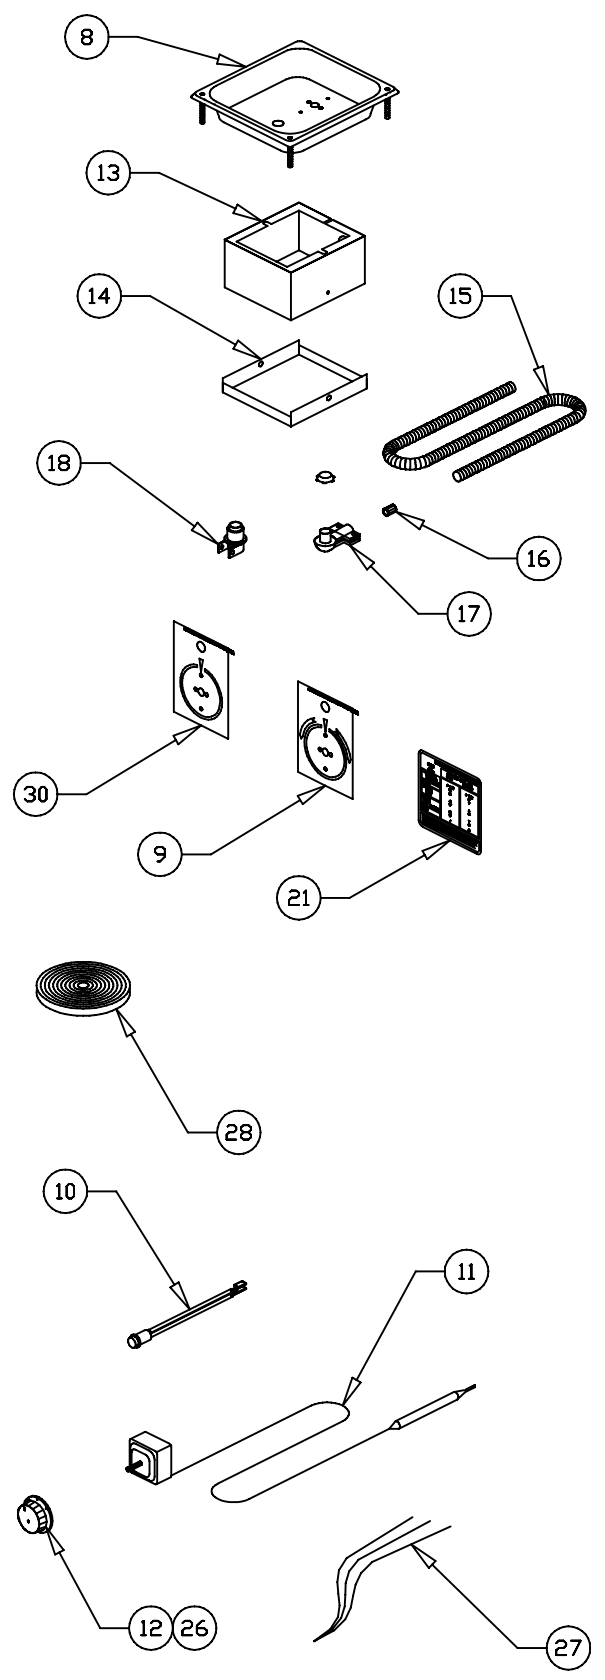

REPLACEMENT PARTS CATALOG

HFW-23, HFW-23D

INSULATED TOP MOUNT HOT FOOD WELLS

HFW-23 56451 - 120V/800W - (THERMOSTAT)
HFW-23D 56296 - 120V/800W - (INF. CONTROL)
HFW-23D 56450 - 120V/800W - (THERMOSTAT)

FOR 72" THERMOSTATS ADD SUFFIX -72 TO MODEL AND STOCK NUMBER

APW/WYOTT
FOOD SERVICE EQUIPMENT CO.
DALLAS, TX 75226

Part No. 67144 - Rev - 3/2000

HFW-23 INSULATED TOP MOUNT WELLS

ITEM NUMBER	STOCK NUMBER	DESCRIPTION
1	56419	PAN & WRAPPER (W/DRAIN)
2	56403	PAN & WRAPPER (NO DRAIN)
3	56411	INSULATION
4	55990	ELEMENT COVER
5	55695	ELEMENT CLAMP
6	55696	ANTI-ROTATION CLAMP
7	55960	HEATING ELEMENT 120V-800W
8	56370	CONTROL HOUSING
9	56529	INCREASE/DECREASE PLATE (CAP-BULP THERMOSTAT ONLY)
10	56530	INDICATOR LIGHT
11	56527	THERMOSTAT
12	56528	KNOB, THERMOSTAT
13	56581	CONDUIT BOX
14	56586	CONDUIT BOX COVER
15	55341	FLEX CONDUIT
16	55340	ANTI-SHORT BUSHING
17	55343	CONDUIT CONNECTOR 90 DEGREE
18	55339	CONDUIT CONNECTOR
19	56426	BOTTOM PANEL
20	56388	HOLE COVER
21	56542	DIAL SETTING LABEL
22	56655	DRAIN STRAINER
23	50817	HEAT TRANSFER PLATE
24	55564	INFINITE CONTROL
25	69107	LIMITING THERMOSTAT (ONLY W/INF. CONTROL)
26	55817	KNOB, INFINITE CONTROL
27	56416	WIRE SET
28	55872	PERMA-GUM PACKAGE
29	89120	#105 JIFFY CLIP
30	55258	INFINITE CONTROL PLATE
	89061	#10-24 HEX NUT
	89068	5/16 x 3/4 x 1/16 FLAT WASHER
	89071	#10 FLAT WASHER
	88961	#10-24 GREEN HEX NUT, GROUND
	89073	#8 x 1/2 HEX SHEET METAL SCREW
	89059	#10 EXTERNAL LOCKWASHER

HFW-23 WIRING DIAGRAM

*AMERICAN PERMANENT WARE, INC.
729 THIRD AVENUE
DALLAS, TX. 75226*

THERMOSTAT CONFIGURATION

INFINITE CONTROL CONFIGURATION