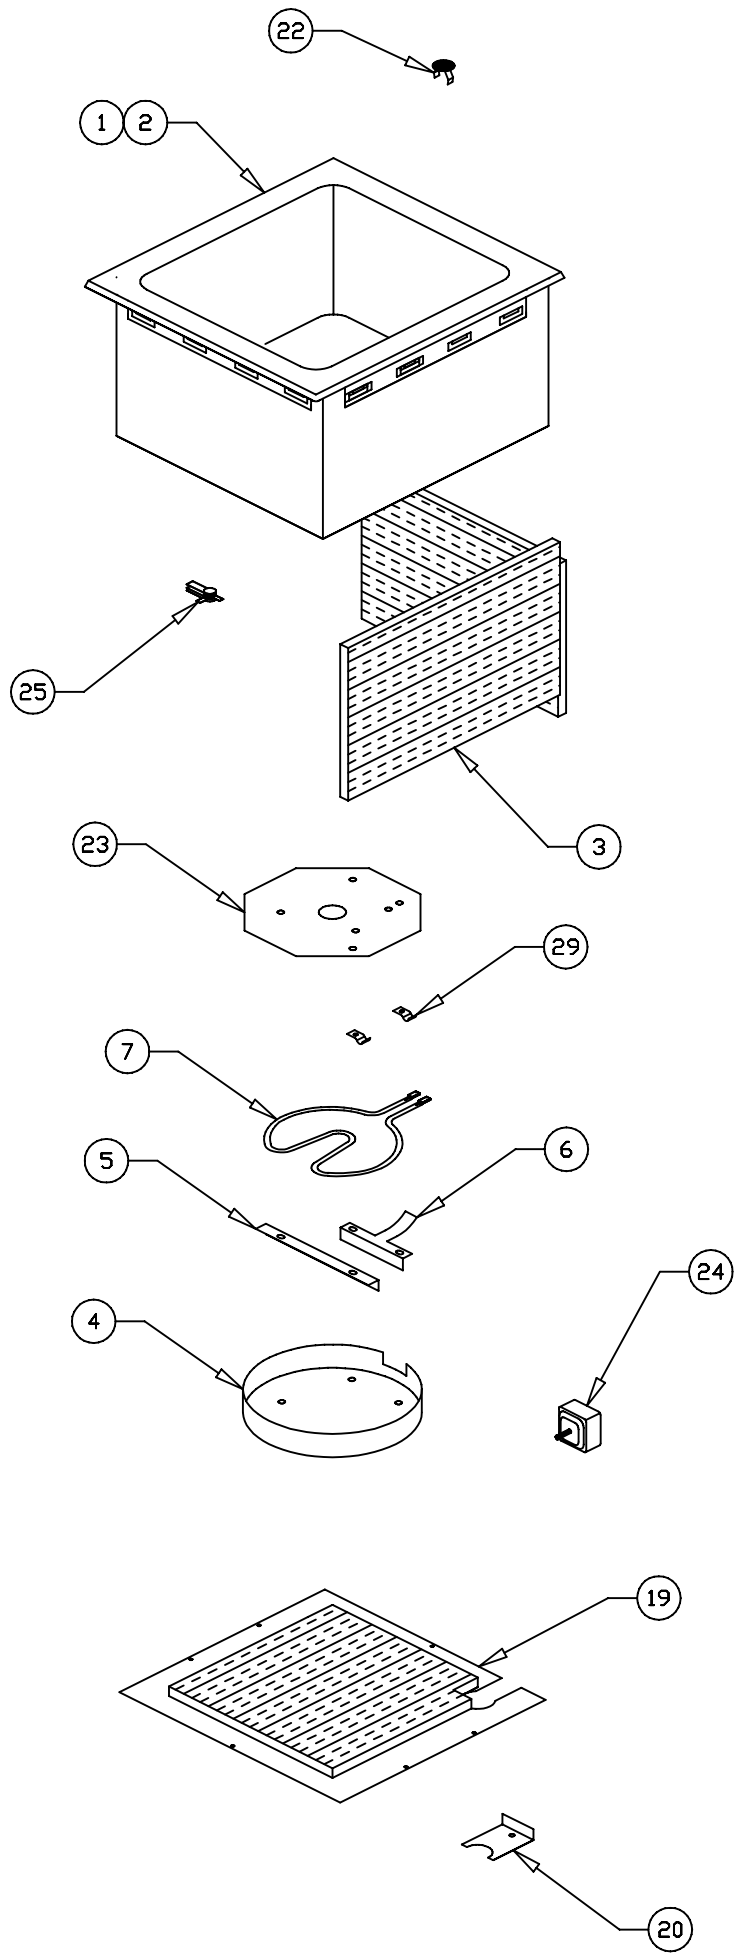

REPLACEMENT PARTS CATALOG

HFW-23, HFW-23D

INSULATED TOP MOUNT HOT FOOD WELLS

HFW-23 56451 - 120V/800W - (THERMOSTAT)
HFW-23D 56296 - 120V/800W - (INF. CONTROL)
HFW-23D 56450 - 120V/800W - (THERMOSTAT)

FOR 72" THERMOSTATS ADD SUFFIX -72 TO MODEL AND STOCK NUMBER

APW/WYOTT
FOOD SERVICE EQUIPMENT CO.
DALLAS, TX 75226

Part No. 67144 - Rev - 3/2000

HFW-23 INSULATED TOP MOUNT WELLS

ITEM NUMBER	STOCK NUMBER	DESCRIPTION
1	56419	PAN & WRAPPER (W/DRAIN)
2	56403	PAN & WRAPPER (NO DRAIN)
3	56411	INSULATION
4	55990	ELEMENT COVER
5	55695	ELEMENT CLAMP
6	55696	ANTI-ROTATION CLAMP
7	55960	HEATING ELEMENT 120V-800W
8	56370	CONTROL HOUSING
9	56529	INCREASE/DECREASE PLATE (CAP-BULP THERMOSTAT ONLY)
10	56530	INDICATOR LIGHT
11	56527	THERMOSTAT
12	56528	KNOB, THERMOSTAT
13	56581	CONDUIT BOX
14	56586	CONDUIT BOX COVER
15	55341	FLEX CONDUIT
16	55340	ANTI-SHORT BUSHING
17	55343	CONDUIT CONNECTOR 90 DEGREE
18	55339	CONDUIT CONNECTOR
19	56426	BOTTOM PANEL
20	56388	HOLE COVER
21	56542	DIAL SETTING LABEL
22	56655	DRAIN STRAINER
23	50817	HEAT TRANSFER PLATE
24	55564	INFINITE CONTROL
25	69107	LIMITING THERMOSTAT (ONLY W/INF. CONTROL)
26	55817	KNOB, INFINITE CONTROL
27	56416	WIRE SET
28	55872	PERMA-GUM PACKAGE
29	89120	#105 JIFFY CLIP
30	55258	INFINITE CONTROL PLATE
	89061	#10-24 HEX NUT
	89068	5/16 x 3/4 x 1/16 FLAT WASHER
	89071	#10 FLAT WASHER
	88961	#10-24 GREEN HEX NUT, GROUND
	89073	#8 x 1/2 HEX SHEET METAL SCREW
	89059	#10 EXTERNAL LOCKWASHER

HFW-23 WIRING DIAGRAM

*AMERICAN PERMANENT WARE, INC.
729 THIRD AVENUE
DALLAS, TX. 75226*

THERMOSTAT CONFIGURATION

INFINITE CONTROL CONFIGURATION