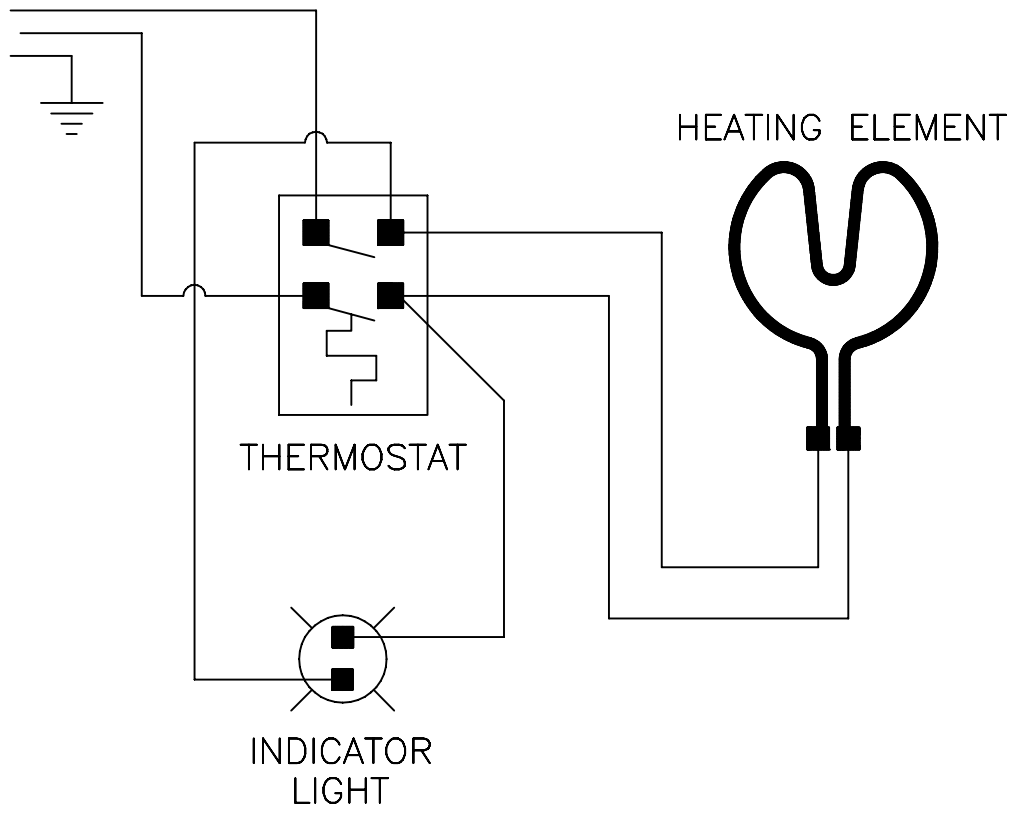

HFW-23 WIRING DIAGRAM

*AMERICAN PERMANENT WARE, INC.
729 THIRD AVENUE
DALLAS, TX. 75226*

THERMOSTAT CONFIGURATION