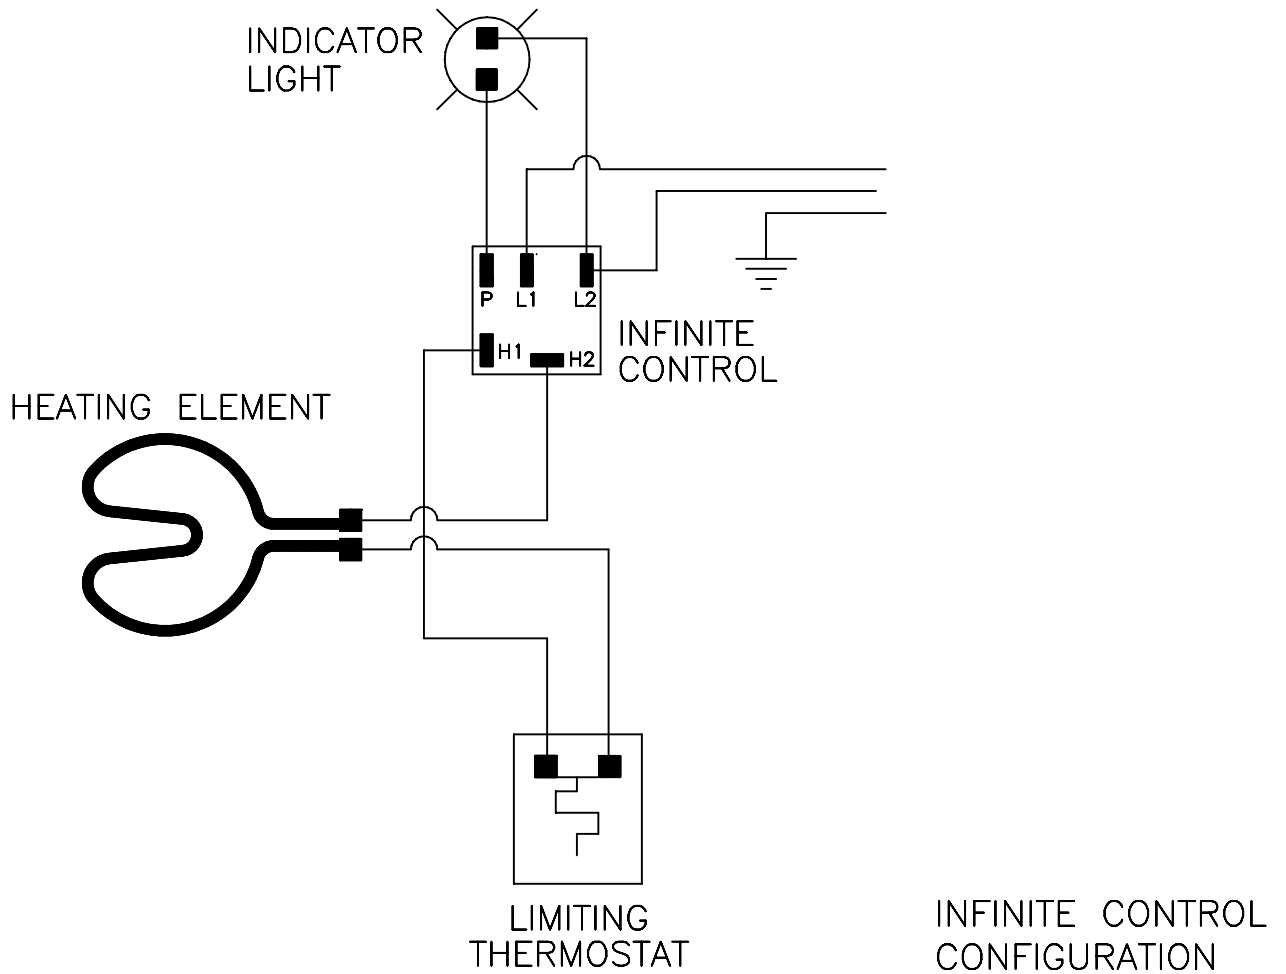

INFINITE CONTROL CONFIGURATION