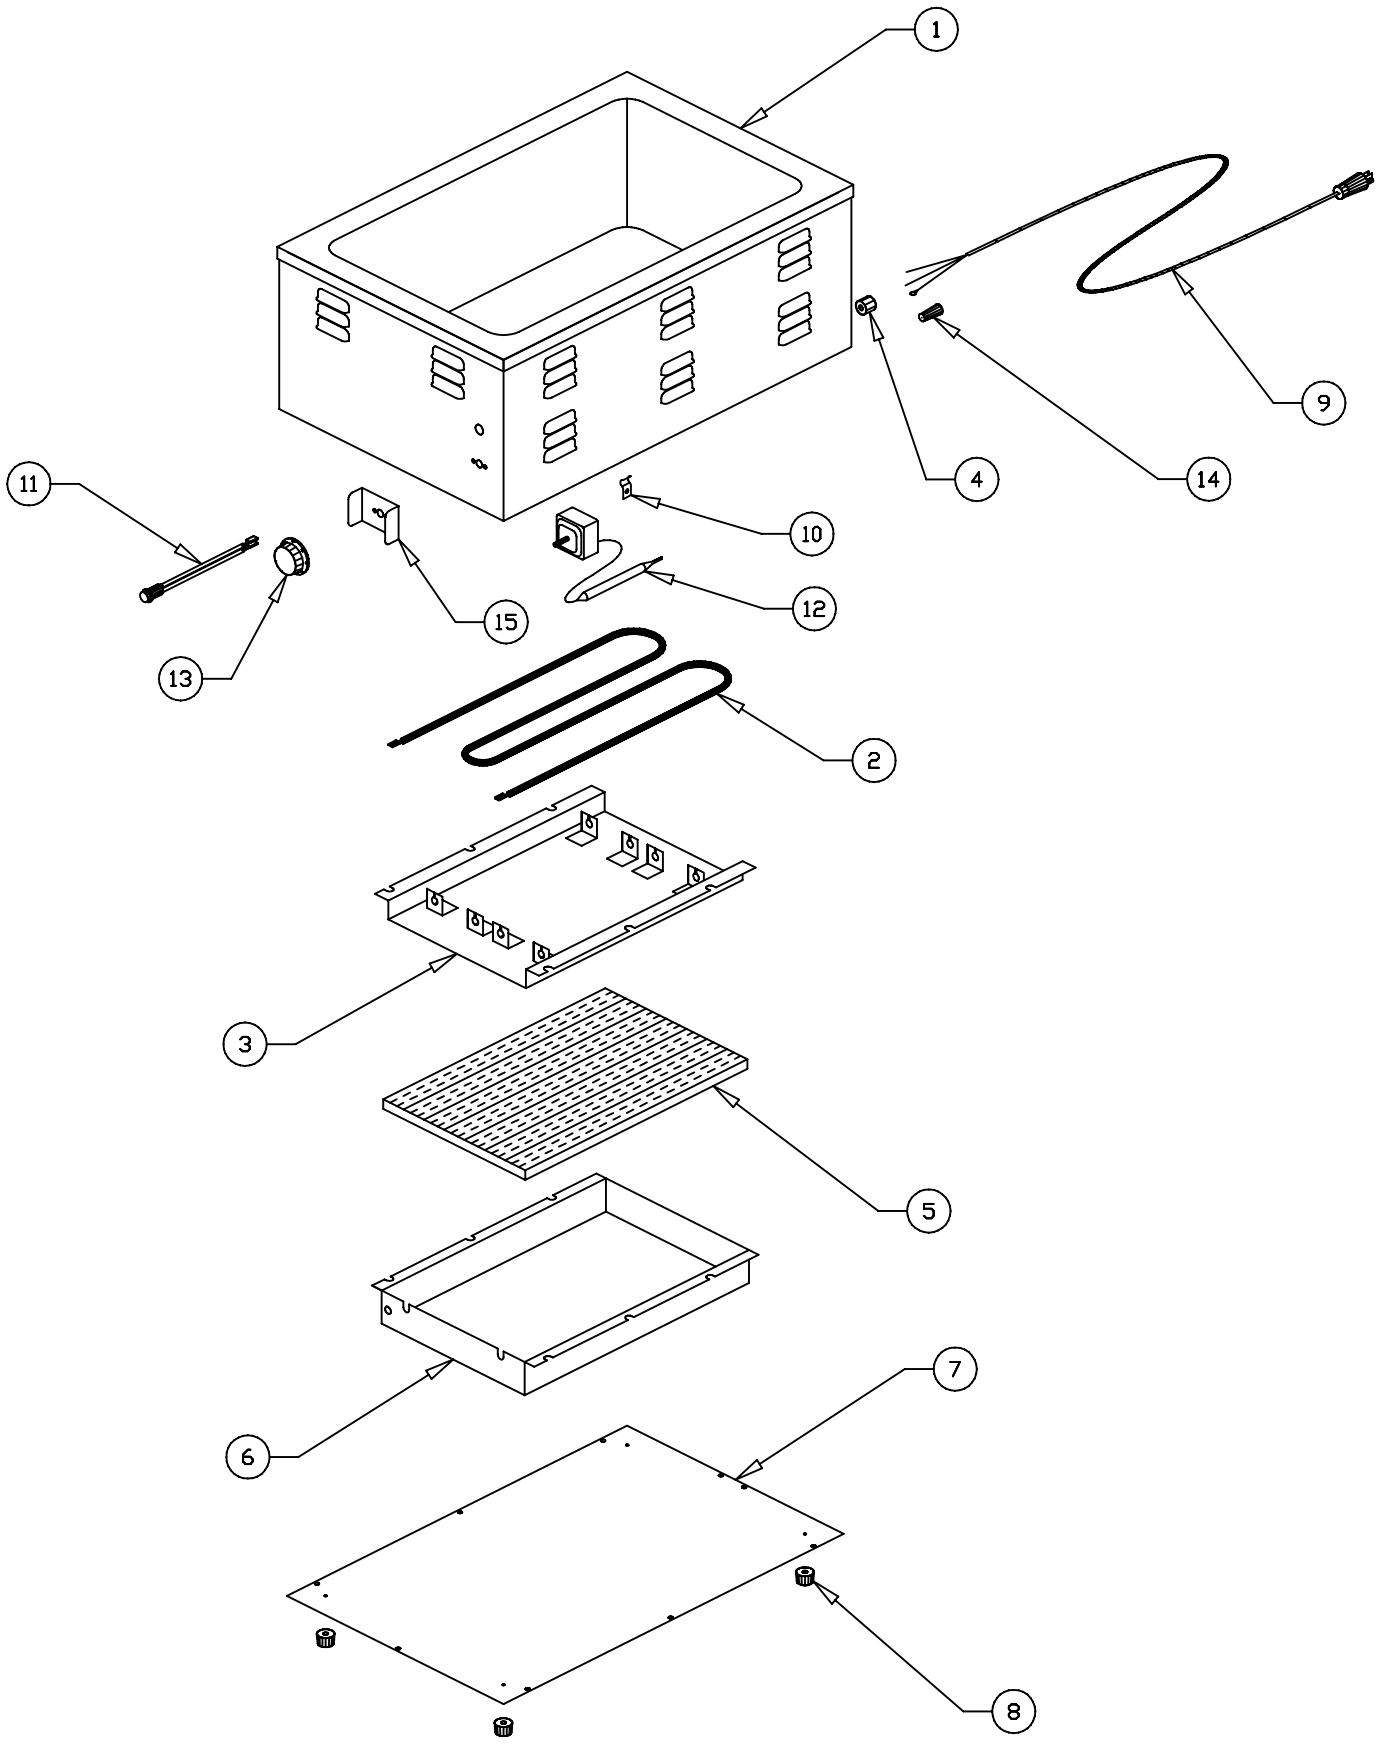

REPLACEMENT PARTS CATALOG

CW-3A

COOKER-WARMER-SERVER 4/3 SIZE

CW-3A, 120V, 1800W, P/N 57551

CW-3A, 208V, 1800W, P/N 57552

CW-3A, 208/240V, 1200/1600W, P/N 57553

APW / Wyott
FOOD SERVICE EQUIPMENT CO.
DALLAS, TX. 75226

COOKER-WARMER-SERVER 4/3 SIZE

ITEM NO.	STOCK NO.	DESCRIPTION
1	57574	PAN AND WRAPPER ASSEMBLY
2	55466	120V HEATING ELEMENT
	54052	208V HEATING ELEMENT
	55441	208/240V HEATING ELEMENT
3	56464	REFLECTOR PAN
4	89111	POWER CORD STRAIN RELIEF
5	55463	INSULATION
6	55467	ELEMENT COVER
7	57573	BOTTOM COVER
8	55768	RUBBER FOOT
9	85638	CORD 120V
	85640	CORD 208/240V
10	89120	JIFFY CLIP
11	56530	INDICATOR LAMP
12	60320	THERMOSTAT
13	56528	KNOB, THERMOSTAT
14	89475	WIRE NUT
15	54801	KNOB GUARD
HARDWARE NOT SHOWN		
	89061	10-24 HEX NUT
	88961	#10-24 HEX NUT, GREEN-GROUND
	89025	10-24 SPED NUT
	89059	#10 EXTERNAL LOCKWASHER
	89073	#8 X 1/2 SHEET METAL SCREW
	89425	FIBERGLASS SLEEVING (CORD LEADS)
	57571	WIRING HARNESS

CW-3A WIRING DIAGRAM

AMERICAN PERMANENT WARE, INC.
729 THIRD AVENUE
DALLAS, TX. 75226