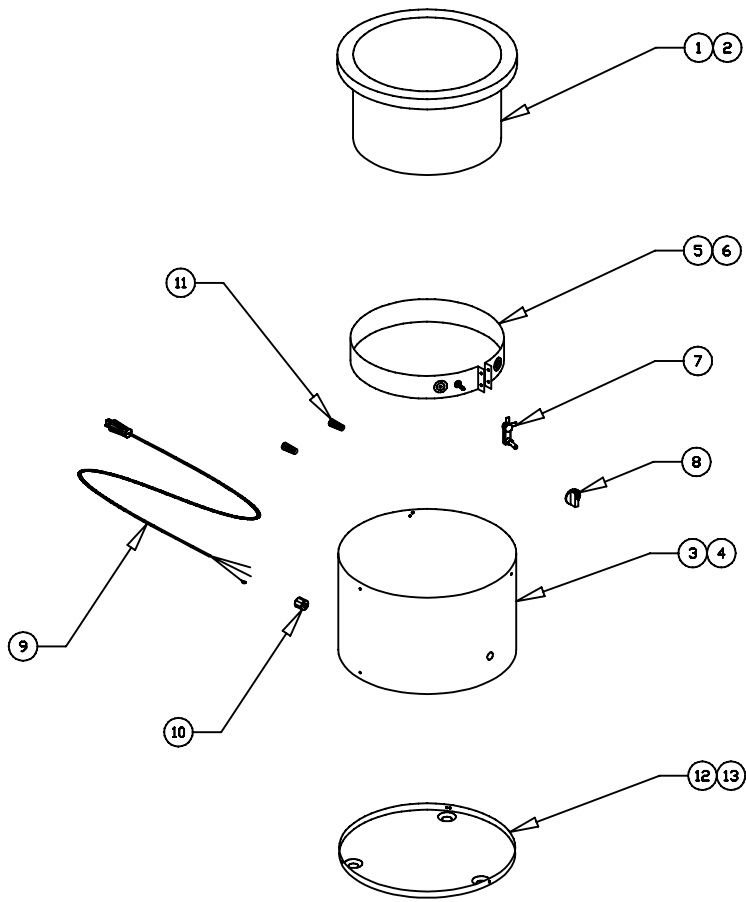

REPLACEMENT PARTS CATALOG

RW-1V, RW-2V

CLASSIC ROUND COUNTERTOP WARMER

7 Quart RW-1V 54810 - 120V

11 Quart RW-2V 54811 - 120V

**APW / Wyott
FOOD SERVICE EQUIPMENT CO
DALLAS, TX 75226**

RW Classic Round Countertop Warmers

<i>ITEM NO.</i>	<i>STOCK NO.</i>	<i>DESCRIPTION</i>
1	54832	WELL POT (RW-1V)
2	54847	WELL POT (RW-2V)
3	54835-SPC	WRAPPER ASSEMBLY (RW-1V)
4	54849-SPC	WRAPPER ASSEMBLY (RW-2V)
5	54025	HEATING ELEMENT 120V-500W (RW-1V)
6	54026	HEATING ELEMENT 120V-700W (RW-2V)
7	PS0008	ADJUSTABLE T'STAT & KNOB KIT REPLACEMENT FOR PN 69125
	69140	ADJUSTABLE THERMOSTAT WITH KNOB MOUNTING SPRING CLIP
8	87068	THERMOSTAT KNOB WITH SET SCREW
	87146	T'STAT KNOB WITHOUT SET SCREW FOR USE WITH 69140 T'STAT
9	55947	CORD, POWER
10	89101	STRAIN RELIEF BUSHING
11	89487	WIRE NUTS 33 HI TEMP
12	54837	BOTTOM COVER (RW-1V)
13	54844	BOTTOM COVER (RW-2V)

Parts Not Shown

54834	WIRE HARNESS
89054	6-32 KEPS NUT
88961	10-24 GREEN HEX NUT
89059	#10 EXTERNAL LOCKWASHER
88910	#6 x 3/8" SHEET METAL SCREW

RW WIRING DIAGRAM

AMERICAN PERMANENT WARE, INC.
729 THIRD AVENUE
DALLAS, TX. 75226