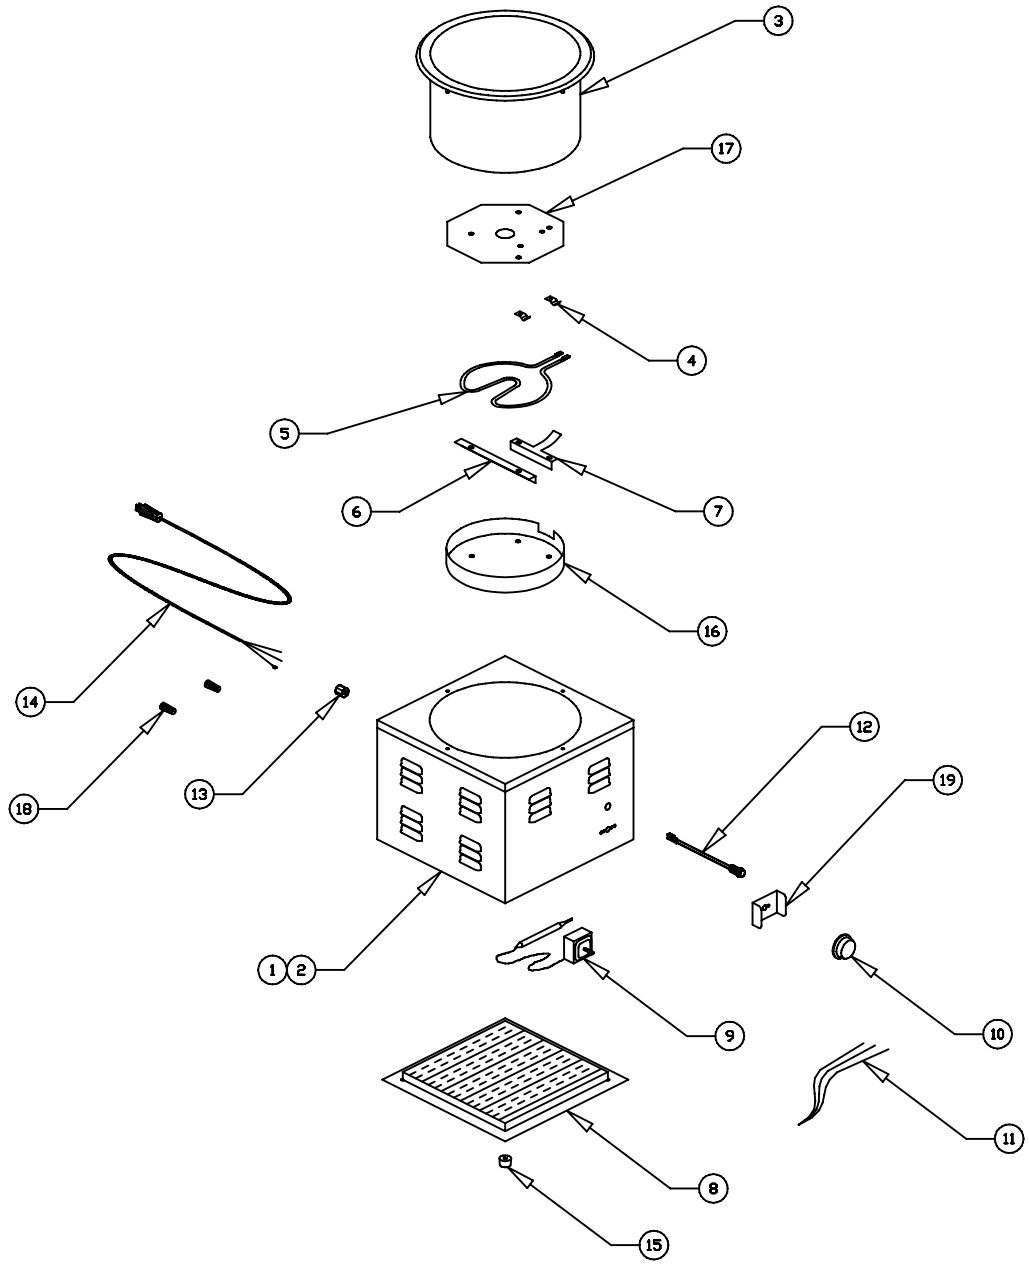

REPLACEMENT PARTS CATALOG

CW-1B

COOKER-WARMER-SERVER

CW-1B 55655 - 120V

CW-1B 55735 - 120V

CW-1B 55740 - 120V

CW-1B 55770 - 240V

APW / Wyott
FOOD SERVICE EQUIPMENT CO.
DALLAS, TX 75226

CW-1B COOKER WARMER SERVER

ITEM NUMBER	STOCK NUMBER	DESCRIPTION
1	55685	WRAPPER & TOP ASS'Y
2	55738	WRAPPER & TOP ASS'Y (55735)
3	55693	WELL POT
4	89120	JIFFY CLIP
5	55960	HEATING ELEMENT 120V-800W
5A	55962	HEATING ELEMENT 240V-800W
6	55695	ELEMENT CLAMP
7	55696	ANTI ROTATION CLAMP
8	55689	BOTTOM COVER
9	60320	THERMOSTAT
10	56528	KNOB, TSTAT
11	55727	WIRE HARNESS
12	56530	INDICATOR LIGHT
13	89101	STRAIN RELIEF BUSHING
14	55947	CORD 120V
14A	55947	CORD 240V (PLUG REMOVED)
15	55768	RUBBER FOOT
16	55992	ELEMENT COVER
17	50817	HEAT TRANSFER PLATE
18	89475	SET SCREW WIRE NUT
19	54801	GUARD, KNOB
	88961	10-24 GREEN HEX NUT
	89061	10-24 HEX NUT
	89025	10-24 SPEED NUT
	89059	#10 EXTERNAL WIRE NUT
	89073	#8 x 1/2" SHEET METAL SCREW
	89425	FIBERGLASS SLEEVING

CW-1B WIRING DIAGRAM

*AMERICAN PERMANENT WARE, INC.
729 THIRD AVENUE
DALLAS, TX. 75226*