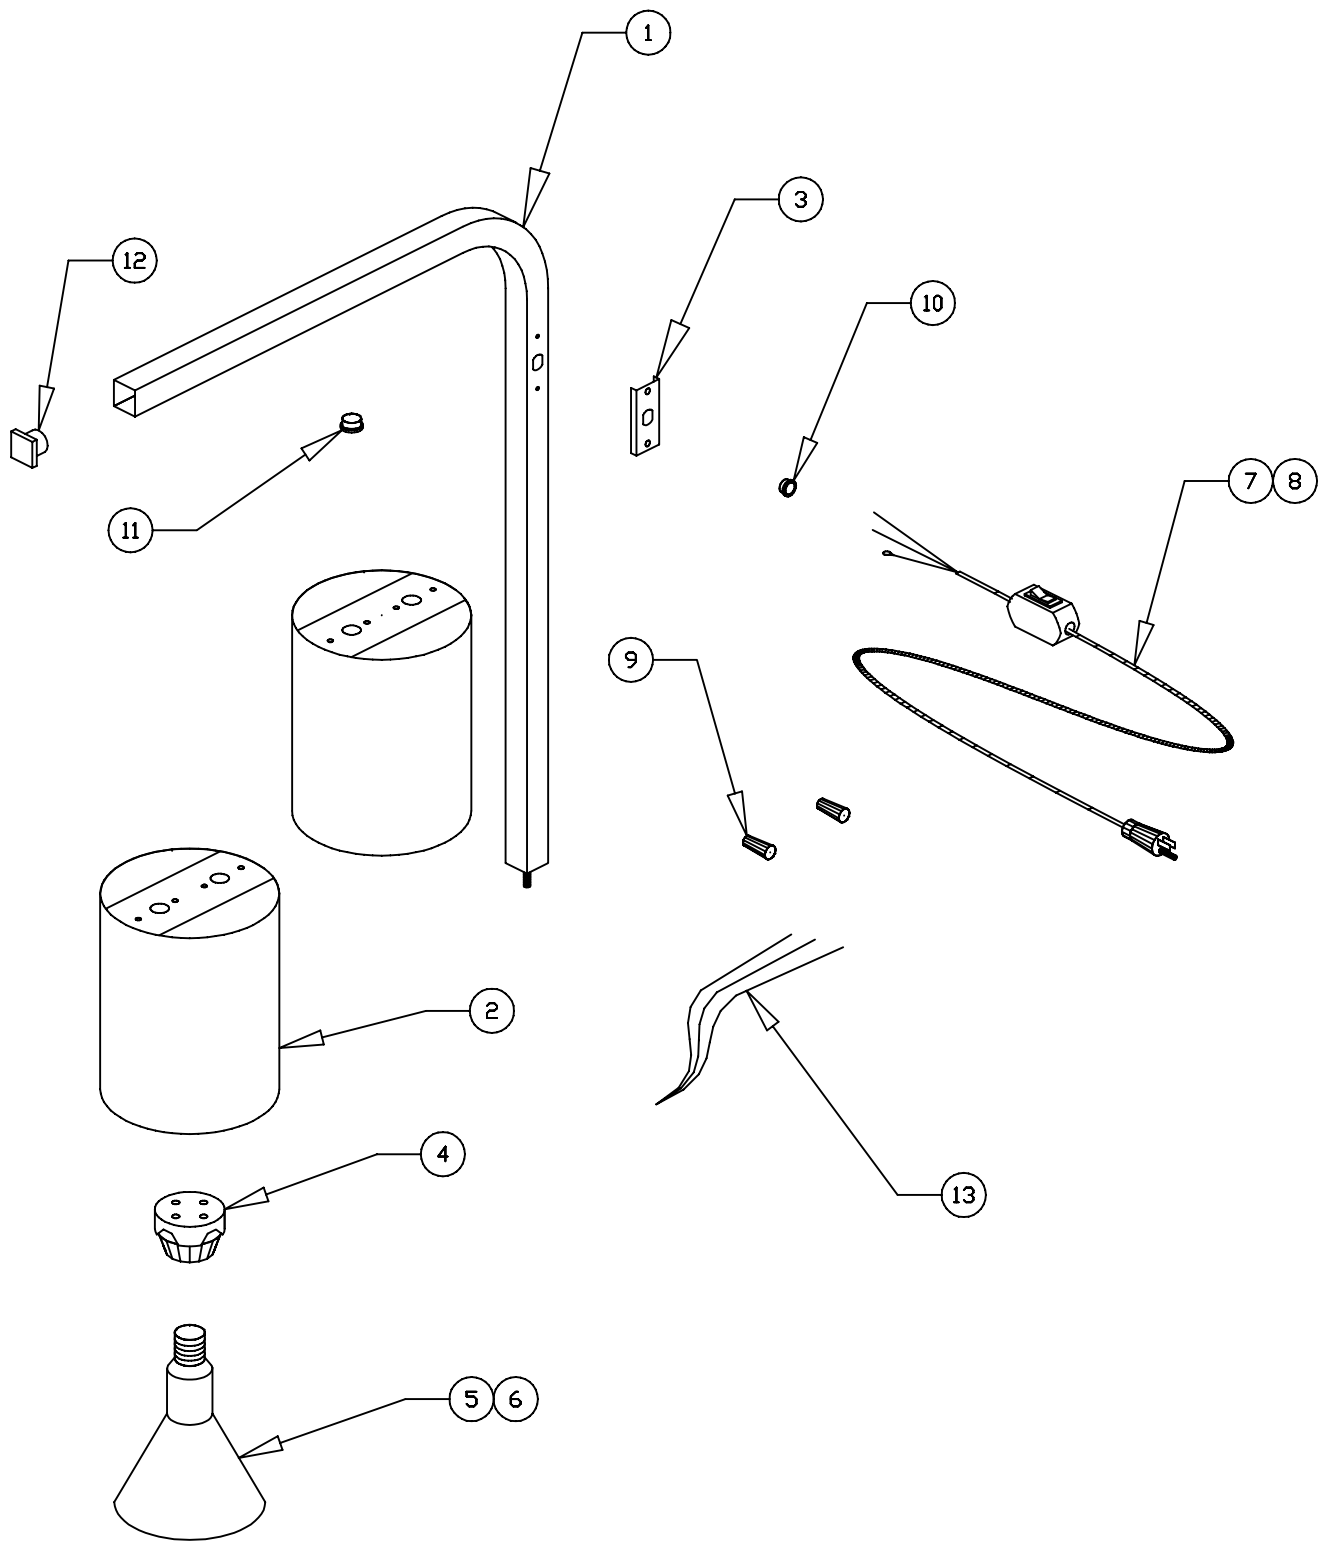

**REPLACEMENT PARTS CATALOG**

**HL-1A**  
**DISPLAY WARMER**

**HL-1A 75401 - 120V/250W**

**HL-1A 75440 - 240V/275W**

APW / WYOTT  
FOOD SERVICE EQUIPMENT CO.  
DALLAS, TX

**HL-1A**

Part No. 67146 Rev-3/2000

## DISPLAY WARMER

ITEM NUMBER	STOCK NUMBER	DESCRIPTION
1	75517	FRAME
2	75328	LAMP SHADE
3	75532	CORD COVER PLATE
4	73003	PORCELAIN SOCKET
5	75410	LAMP BULB 120V/250W
6	66148	LAMP BULB 240V/275W
7	55946	CORDSWITCH 120V
8	55949	CORDSWITCH 240V
9	89476	WIRE NUT
10	89101	STRAIN RELIEF BUSHING
11	89182	HOLE BUSHING
12	75413	END CAP
13	75421	WIRE SET
	89039	#8-32 x 5/16" SLOTTED SCREW
	89042	#8-32 x 1/2" SLOTTED SCREW
	88961	#10-24 GREEN HEX NUT, GROUND
	89068	FLAT WASHER
	89027	5/16"-18 HEX NUT

# HL-1A WIRING DIAGRAM

AMERICAN PERMANENT WARE, INC.  
729 THIRD AVENUE  
DALLAS, TX. 75226