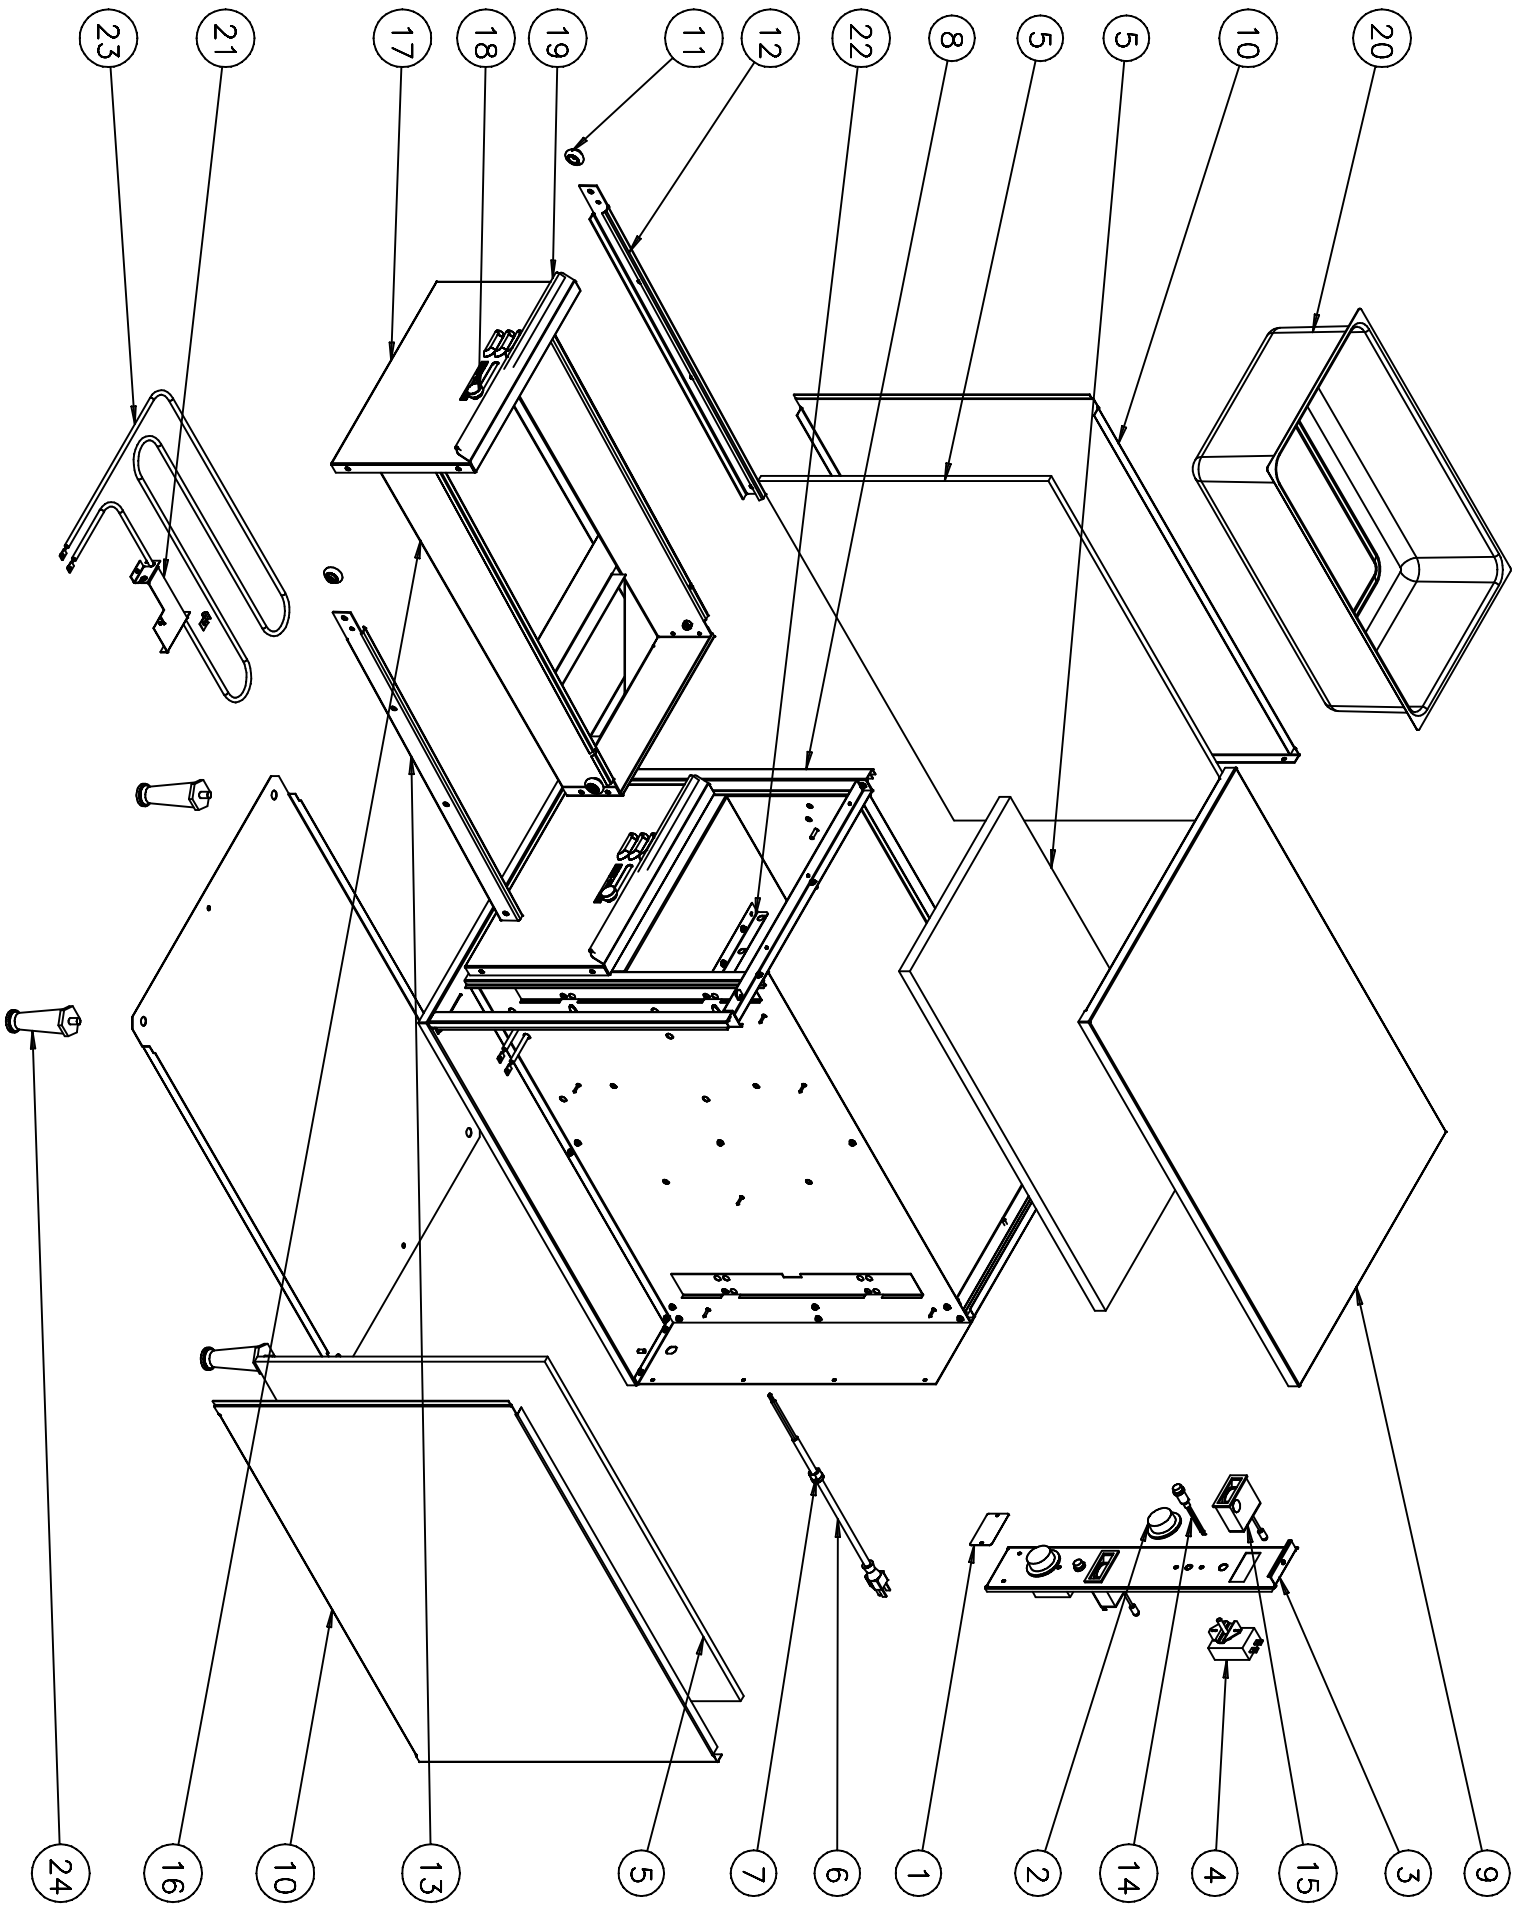

REPLACEMENT PARTS CATALOG

HDS-1, HDS-2, HDS-3

SLIM-LINE COUNTERTOP WARMER DRAWERS

HDS-1, 120V, PN HDS1L1

HDS-1, 208V, PN HDS2L2

HDS-1, 240V, PN HDS1L3

HDS-2, 120V, PN HDS2L1

HDS-2, 208V, PN HDS2L2

HDS-2, 240V, PN HDS2L3

HDS-3, 120V, PN HDS3L1

HDS-3, 208V, PN HDS3L2

HDS-3, 240V, PN HDS3L3

SLIM LINE COUNTERTOP WARMER DRAWERS

ITEM NO	STOCK NO	DESCRIPTION
1	90119	RATING LABEL HDS- BG
2	56577	THERMOSTAT KNOB
3	33351	HDS-1, CONTROL PANEL
	33387	HDS-2, CONTROL PANEL
	33331	HDS-3, CONTROL PANEL
4	69120	THERMOSTAT
5	60113	INSULATION
6	55970	POWER CORD NEMA 5-15P 90 DEG
	NONE	208 & 240V UNITS
7	89101	POWER CORD STRAIN RELIEF
8	33341	HDS-1B, BODY ASSEMBLY
	33372	HDS-2B, BODY ASSEMBLY
	33321	HDS-3B, BODY ASSEMBLY
9	33360	TOP COVER
10	33352	HDS-1, SIDE OUTER COVER
	33392	HDS-2, SIDE OUTER COVER
	33332	HDS-3, SIDE OUTER COVER
11	33858	ROLLER, DRAWER SLIDE
12	33396	LEFT DRAWER SLIDE
13	33385	RIGHT DRAWER SLIDE
14	56530	INDICATOR LIGHT
15	69145	THERMOMETER
16	33362	DRAWER HOUSING ASSEMBLY
17	33366	DRAWER FACE ASSEMBLY
18	89167	DRAWER VENT KNOB
19	33154	DRAWER HANDLE STRIP
20	33018	DRAWER PAN
21	33397	THERMOSTAT & THERMOMETER BRACKET
22	33156	ELEMENT BRACKET
23	54080	120V, HEATING ELEMENT
	54082	208V, HEATING ELEMENT
	54082	240V, HEATING ELEMENT
24	87320	LEGS (EA)
PARTS NOT SHOWN		
	33049	WIRE SET
	88961	GREEN GROUND NUT
	89071	10 FLAT WASHER
	89076	1/4 INT STAR WASHER
	89163	1/4-20 SS JAM NUT
	88909	8-18 X 1/2 SHEET METAL SCREW
	89140	CABLE TIE
	88894	1/4-20 X 7/8 PRESS STUD
	89073	8 X 1/2 SCREW
	88892	1/4-20 X 1 FLAT HEAD SS
	88893	1/4-20 NYLON INSERT LOCKNUT