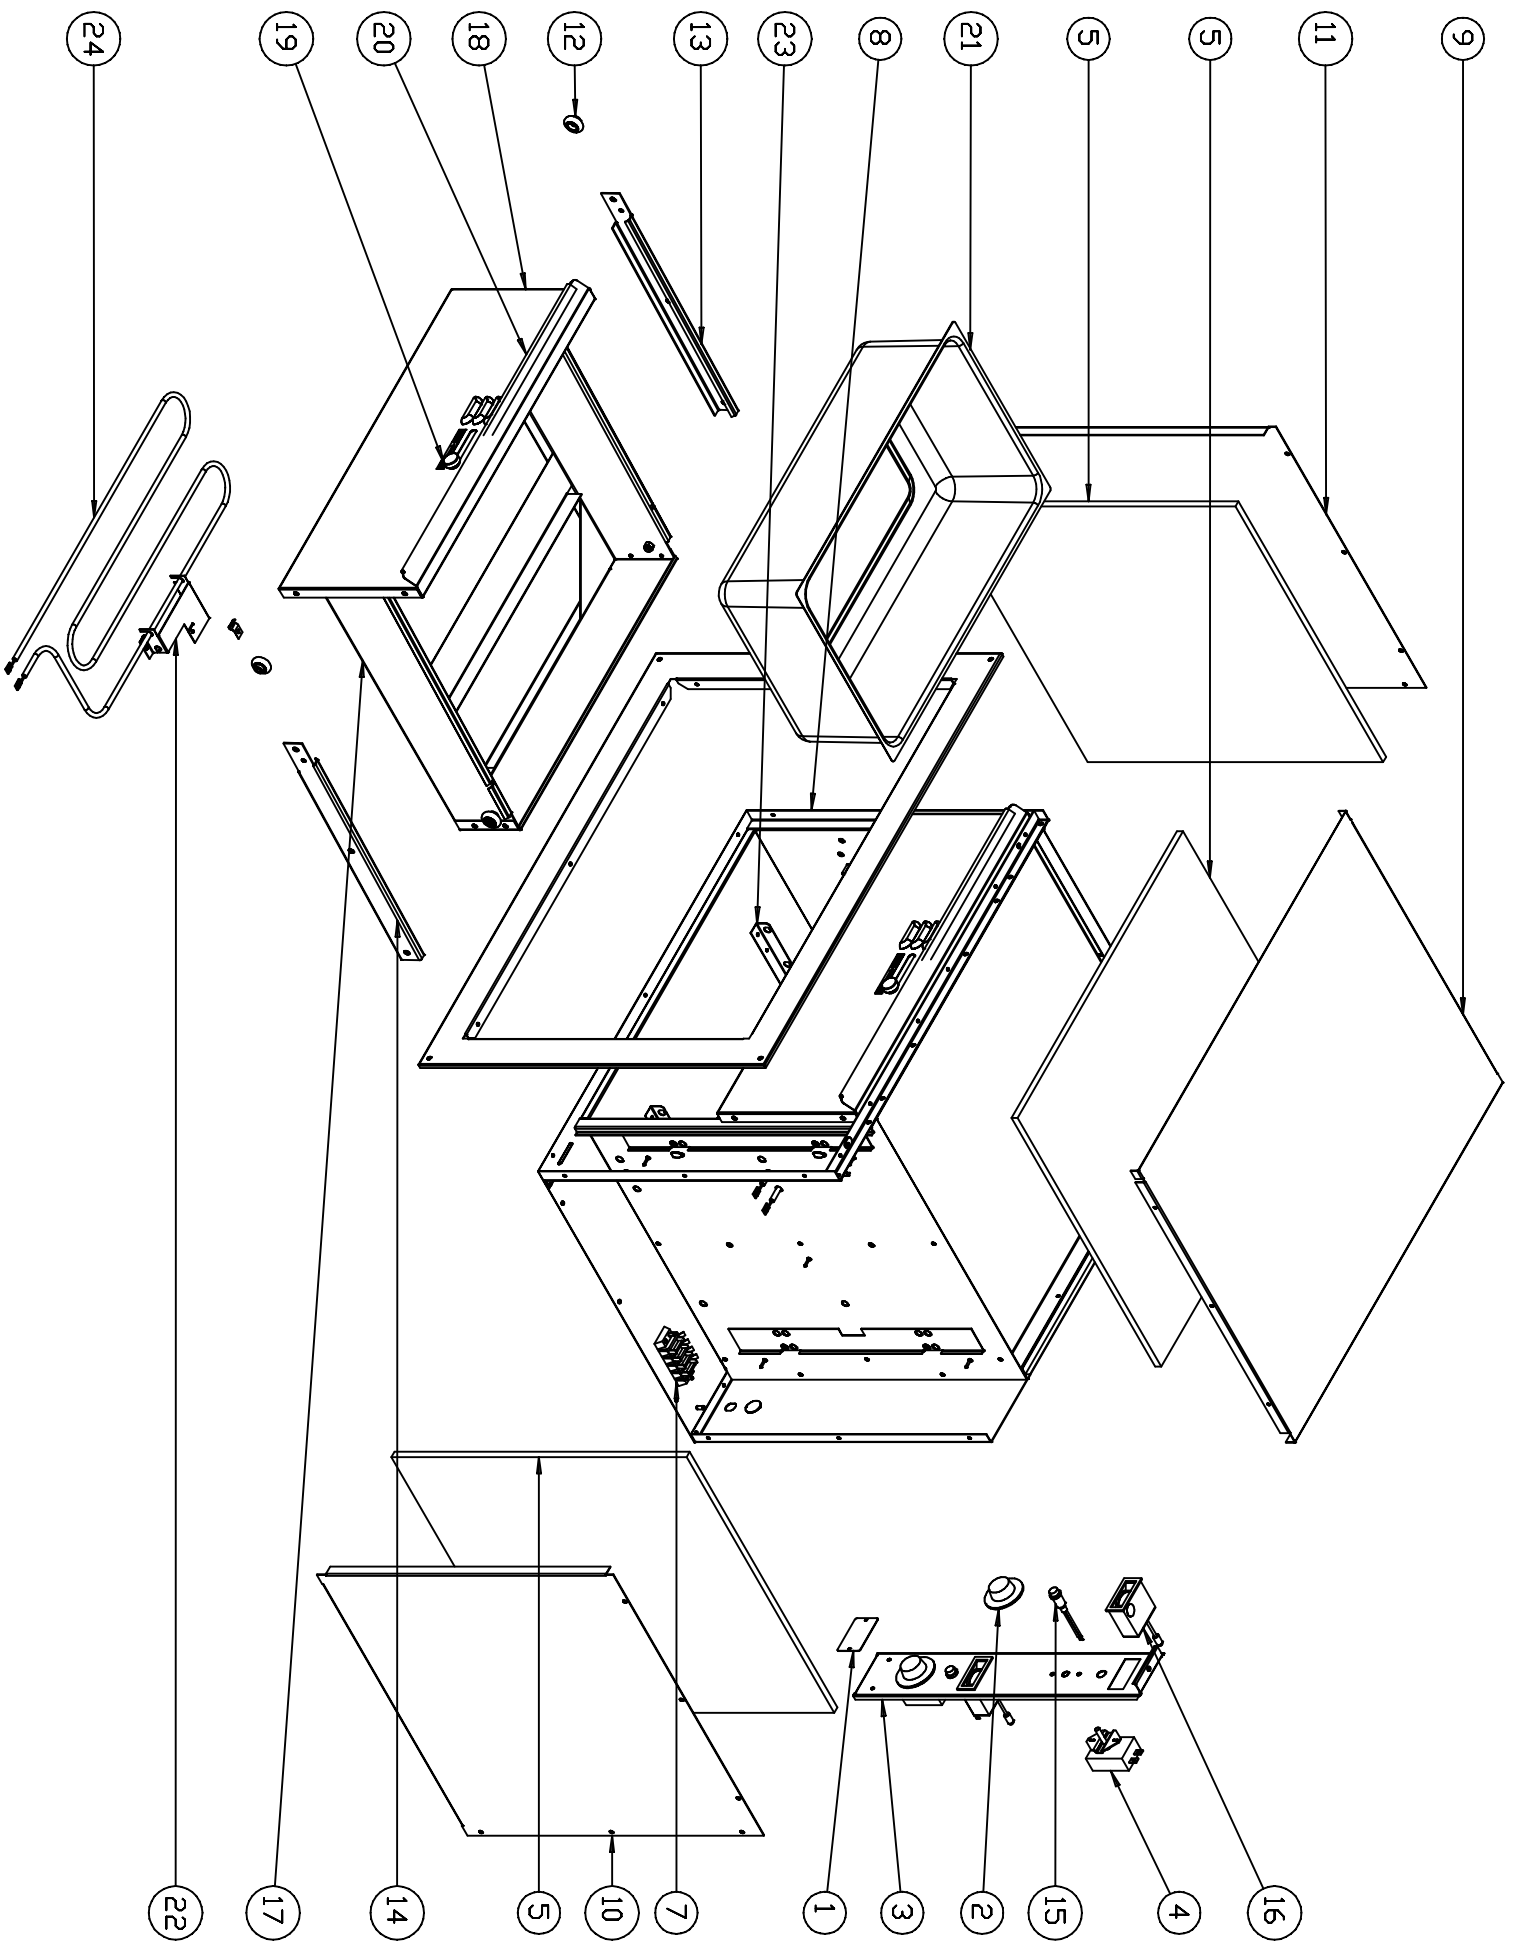

**REPLACEMENT PARTS CATALOG**

**HD-1B, HD-2B, HD-3B**

**BUILT-IN WARMER DRAWERS**

**HD-1B1, 120V, PN HD1B1**

**HD-1BG, 230V, PN HD1BG**

**HD-2B1, 120V, PN HD2B1**

**HD-2BG, 230V, PN HD2BG**

**HD-3B1, 120V, PN HD3B1**

## BUILT-IN WARMER DRAWERS

ITEM NO	STOCK NO	DESCRIPTION
1	90119	RATING LABEL
	90120	RATING LABEL
2	56577	THERMOSTAT KNOB
3	33976	HDS-1, CONTROL PANEL
	33952	HDS-2, CONTROL PANEL
	33993	HDS-3, CONTROL PANEL
4	69120	THERMOSTAT
5	60113	INSULATION
7	89145	TERMINAL BLOCK
8	33978	HDB-1, BODY ASSEMBLY
	33956	HDB-2, BODY ASSEMBLY
	33995	HDB-3, BODY ASSEMBLY
9	33962	TOP COVER
10	33980	HDB-1, SIDE OUTER COVER RIGHT
	33960	HDB-2, SIDE OUTER COVER RIGHT
	33997	HDB-3, SIDE OUTER COVER RIGHT
11	33981	HDB-1, SIDE OUTER COVER LEFT
	33961	HDB-2, SIDE OUTER COVER LEFT
	33998	HDB-3, SIDE OUTER COVER LEFT
12	33858	ROLLER, DRAWER SLIDE
13	33932	LEFT DRAWER SLIDE
14	33933	RIGHT DRAWER SLIDE
15	56530	INDICATOR LIGHT
16	69145	THERMOMETER
17	33938	DRAWER HOUSING ASSEMBLY
18	33944	DRAWER FACE ASSEMBLY
19	89167	DRAWER VENT KNOB
20	33154	DRAWER HANDLE STRIP
21	33018	DRAWER PAN
22	33397	THERMOSTAT & THERMOMETER BRACKET
23	33156	ELEMENT BRACKET
24	54080	120V, HEATING ELEMENT
	54082	240V, HEATING ELEMENT
	NOT SHOWN	
	33049	HD WIRE SET
	88961	GREEN GROUND NUT
	89071	10 FLAT WASHER
	89076	1/4 INT STAR WASHER
	89163	1/4-20 SS JAM NUT
	88909	8-18 X 1/2 SHEET METAL SCREW
	89140	CABLE TIE
	88894	1/4-20 X 7/8 PRESS STUD
	89073	8 X 1/2 SCREW
	88892	1/4-20 X 1 FLAT HEAD SS
	88893	1/4-20 NYLON INSERT LOCKNUT