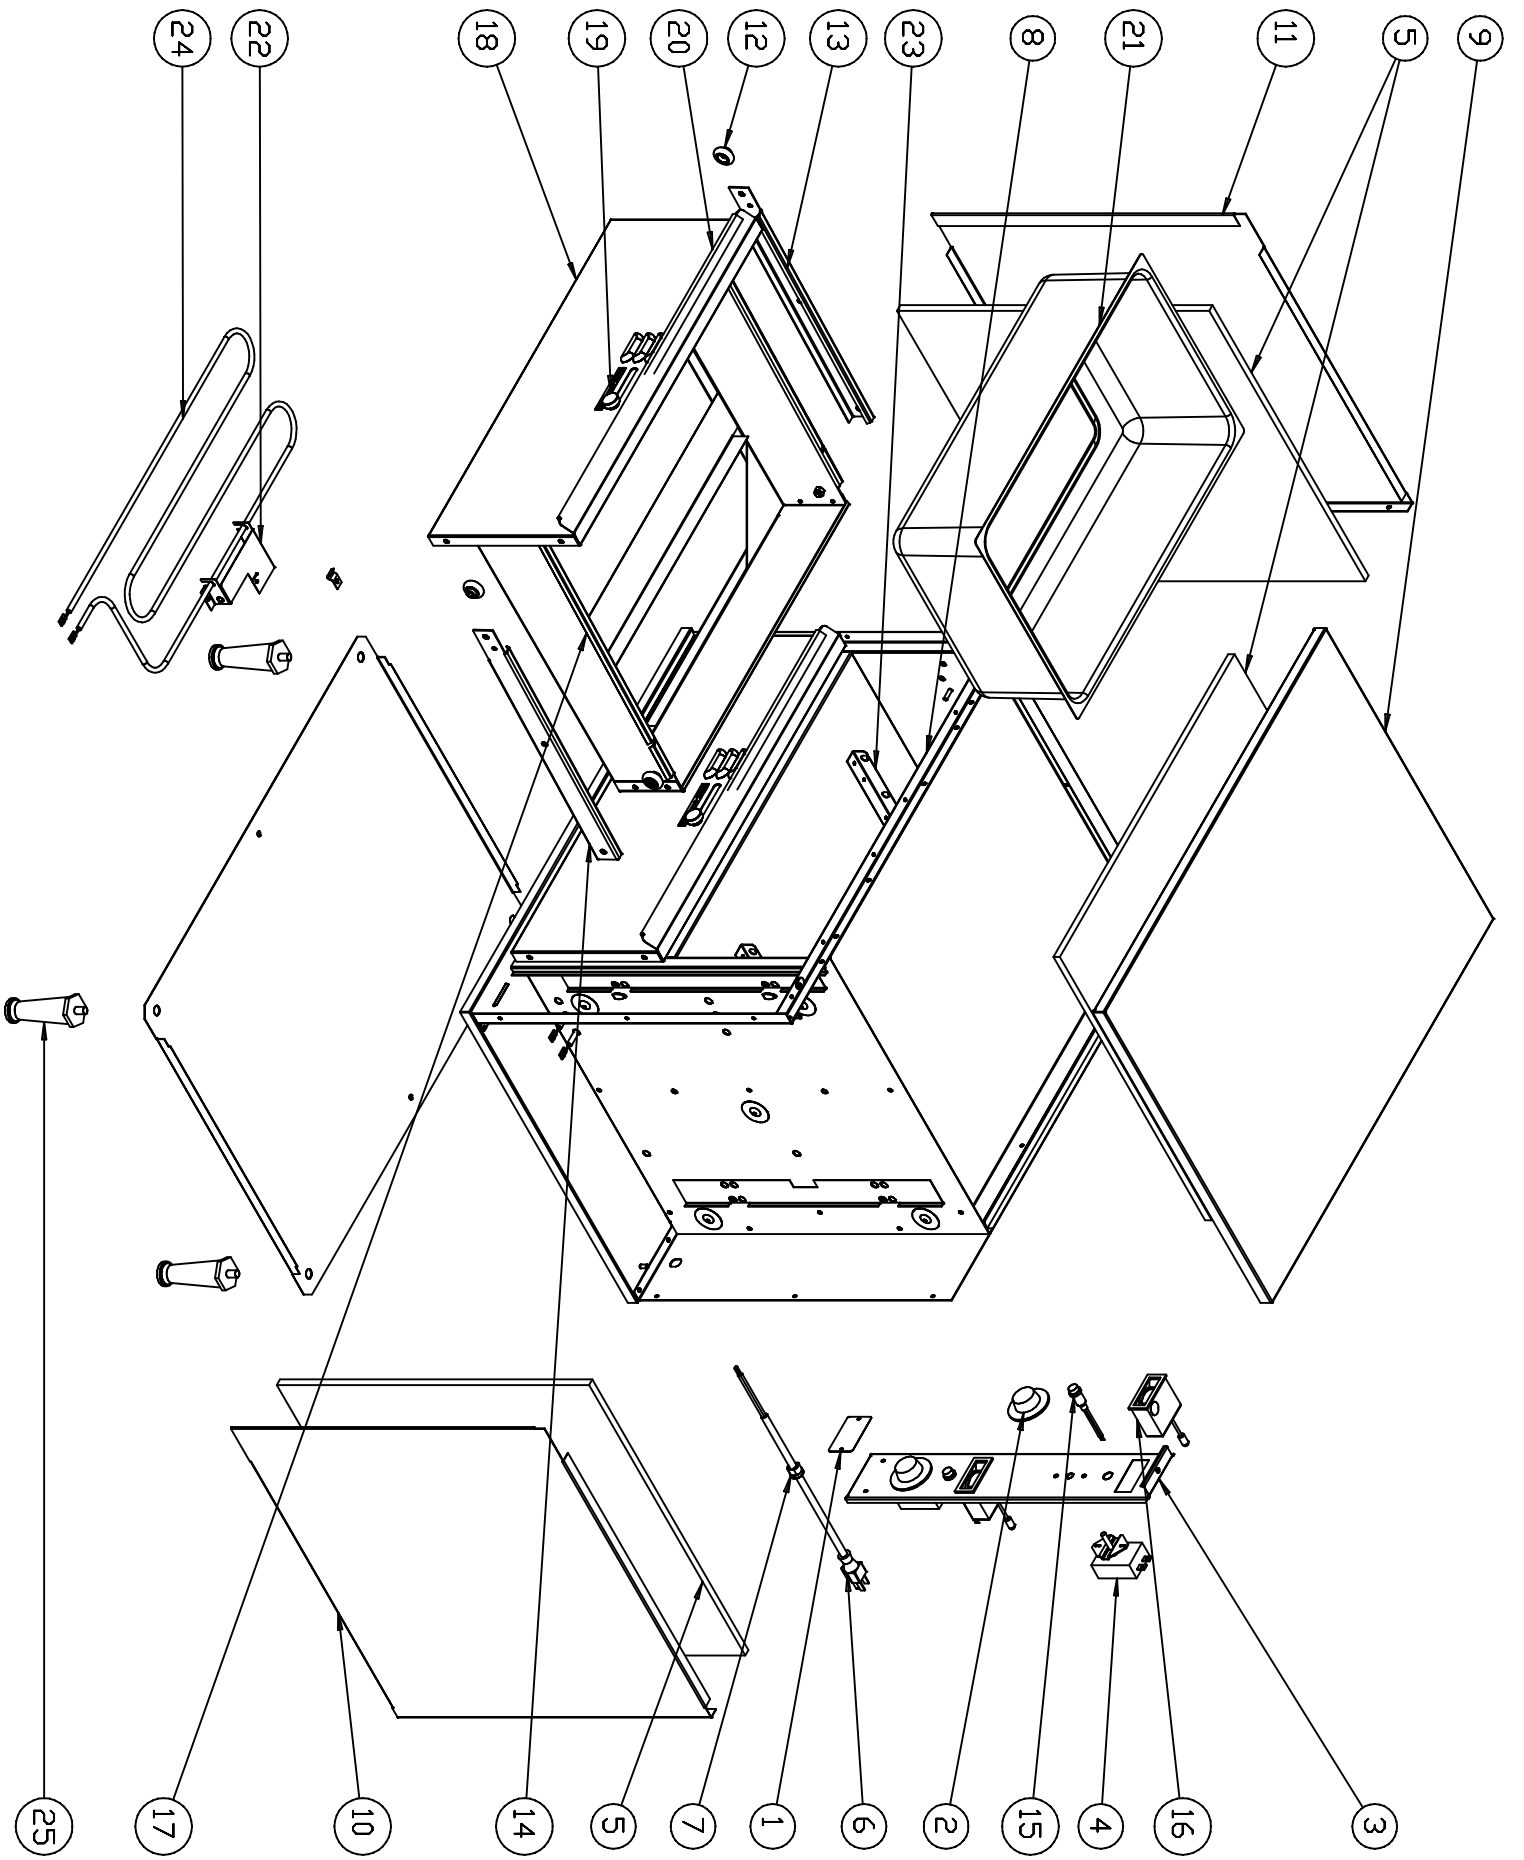

REPLACEMENT PARTS CATALOG

HD-1, HD-2, HD-3

COUNTERTOP WARMER DRAWERS

**HD-1, 120V, PN HD1L1
HD-1, 208V, PN HD1L2
HD-1, 240V, PN HD1L3
HD-2, 120V, PN HD2L1
HD-2, 208V, PN HD2L2
HD-2, 240V, PN HD2L3
HD-3, 120V, PN HD3L1
HD-3, 208V, PN HD3L2
HD-3, 240V, PN HD3L3**

COUNTERTOP WARMER DRAWERS

ITEM NO	STOCK NO	DESCRIPTION	ITEM NO	STOCK NO	DESCRIPTION
1	90119	RATING LABEL	16	69145	THERMOMETER
2	56577	THERMOSTAT KNOB	17	33938	DRAWER HOUSING ASSEMBLY
3	33976	HDS-1, CONTROL PANEL	18	33944	DRAWER FACE ASSEMBLY
	33952	HDS-2, CONTROL PANEL	19	89167	DRAWER VENT KNOB
	33993	HDS-3, CONTROL PANEL	20	33154	DRAWER HANDLE STRIP
4	69120	THERMOSTAT	21	33018	DRAWER PAN
5	60113	INSULATION	22	33397	THERMOSTAT & THERMOMETER BRACKET
6	55970	POWER CORD NEMA 5-15P 90 DEG	23	33156	ELEMENT BRACKET
	NONE	208 & 240V UNITS	24	54080	120V, HEATING ELEMENT
7	89101	POWER CORD STRAIN RELIEF		54081	208V, HEATING ELEMENT
8	33966	HD-1, BODY ASSEMBLY		54082	240V, HEATING ELEMENT
	33911	HD-2, BODY ASSEMBLY	25	87320	LEGS (EA)
	33983	HD-3, BODY ASSEMBLY			
9	33936	TOP COVER			NOT SHOWN
10	33973	HD-1, SIDE OUTER COVER RIGHT	33049		HD WIRE SET
	33934	HD-2, SIDE OUTER COVER RIGHT	88961		GREEN GROUND NUT
	33990	HD-3, SIDE OUTER COVER RIGHT	89071		10 FLAT WASHER
11	33974	HD-1, SIDE OUTER COVER LEFT	89076		1/4 INT STAR WASHER
	33935	HD-2, SIDE OUTER COVER LEFT	89163		1/4-20 SS JAM NUT
	33991	HD-3, SIDE OUTER COVER LEFT	88909		8-18 X 1/2 SHEET METAL SCREW
12	33858	ROLLER, DRAWER SLIDE	89140		CABLE TIE
13	33932	LEFT DRAWER SLIDE	88894		1/4-20 X 7/8 PRESS STUD
14	33933	RIGHT DRAWER SLIDE	89073		8 X 1/2 SCREW
15	56530	INDICATOR LIGHT			
			88892		1/4-20 X 1 FLAT HEAD SS
			88893		1/4-20 NYLON INSERT LOCKNUT

HD & WD'S WIRING DIAGRAM

AMERICAN PERMANENT WARE, INC.

729 THIRD AVENUE

DALLAS, TX. 75226