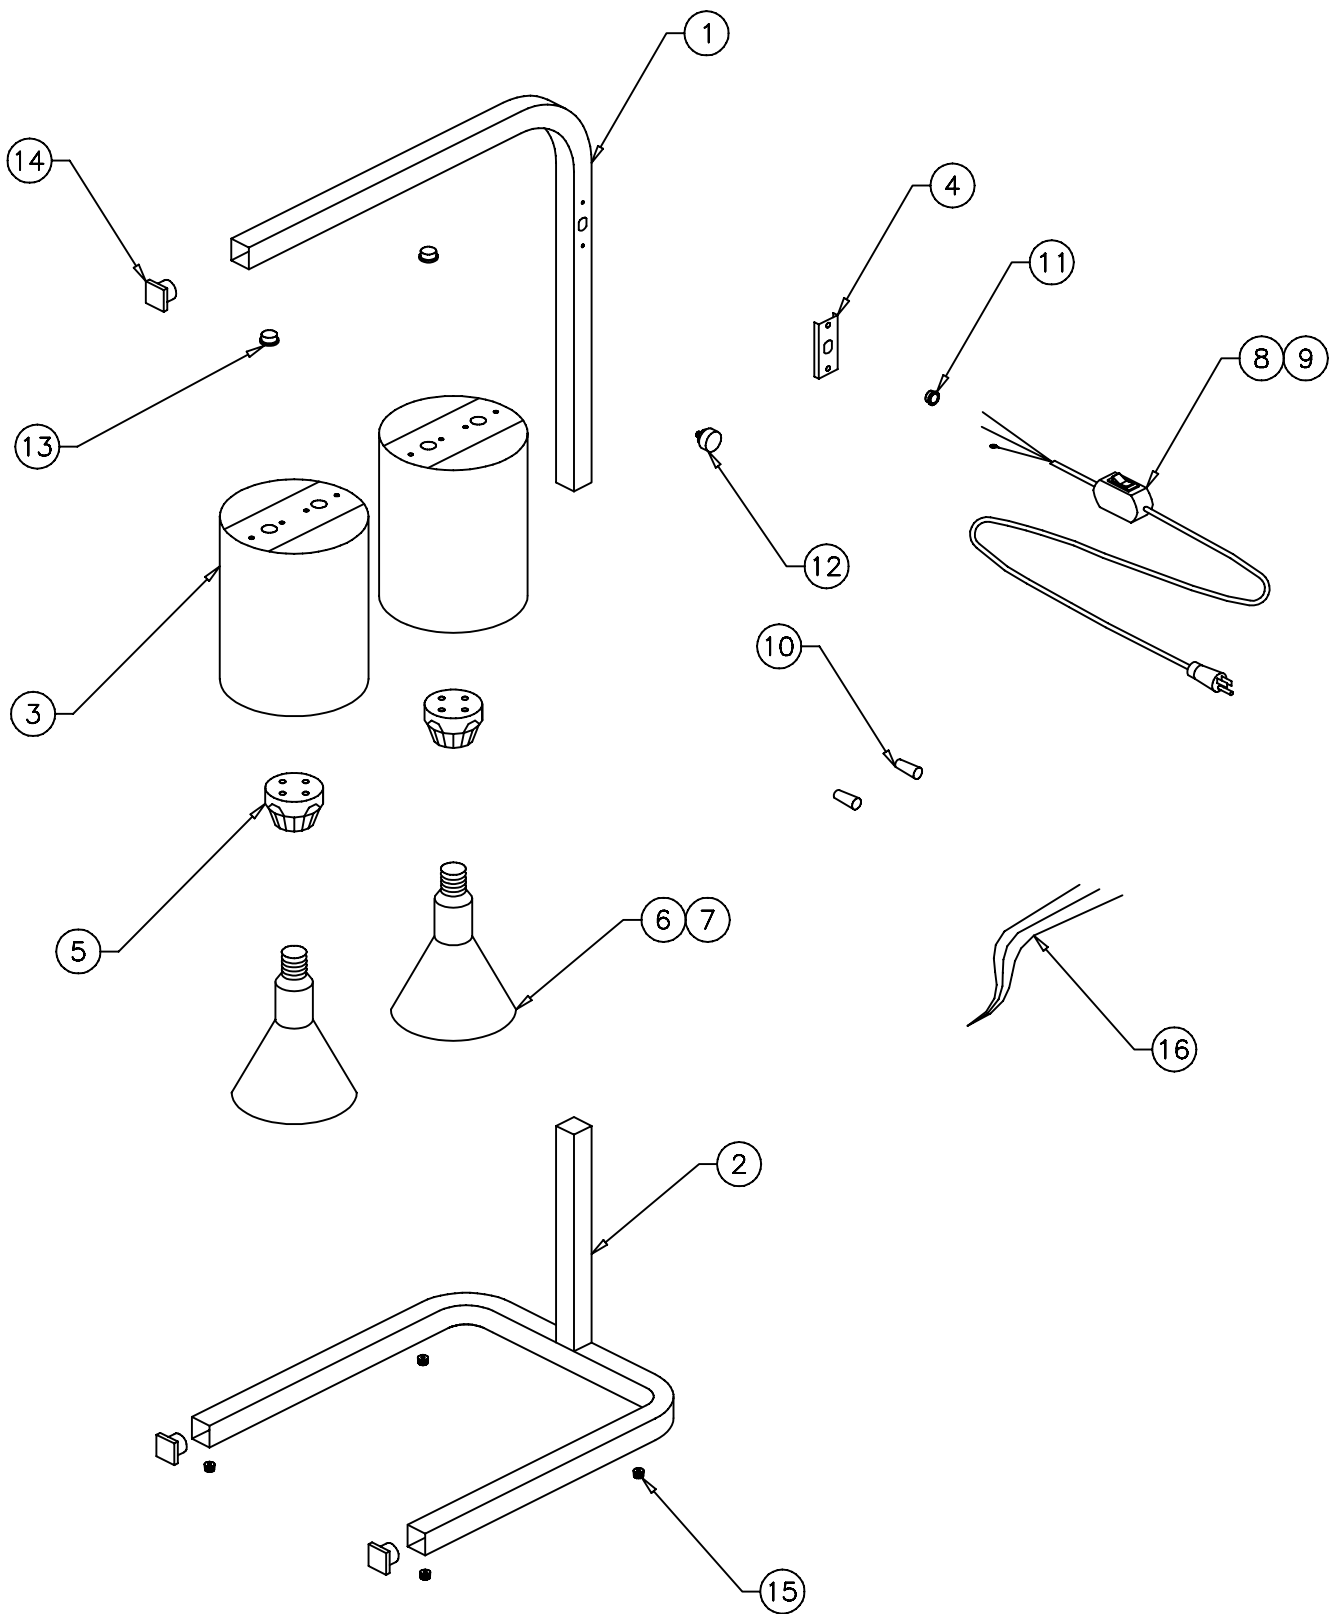

**REPLACEMENT PARTS CATALOG**

***DW-1A***

***DISPLAY WARMER***

<b>DW-1A</b>	<b>75425</b>	<b>120V/500W</b>
<b>DW-1A</b>	<b>75441</b>	<b>240V/500W</b>

**APW / Wyott**  
**FOOD SERVICE EQUIPMENT CO.**  
**DALLAS, TX 75226**

**DW-1A  
DISPLAY WARMER**

<b>ITEM NUMBER</b>	<b>STOCK NUMBER</b>	<b>DESCRIPTION</b>
1	75325	FRAME UPPER
2	75323	BASE ASSEMBLY
3	75328	LAMP SHADE ASSEMBLY
4	75320	CORD COVER PLATE
5	73003	PORCELAIN SOCKET
6	75410	LAMP 120V/250W
7	66148	LAMP 240V/250W
8	55956	CORDSET 120V
9	55949	CORDSET 240V
10	89476	WIRE NUT
11	89101	STRAIN RELIEF BUSHING
12	89174	CLAMPING KNOB
13	89182	HOLE BUSHING
14	75413	END CAP
15	89107	RUBBER FOOT
16	75421	WIRE SET
<b>PARTS NOT SHOWN</b>		
	88961	NUT 10-24 HEX GROUND
	89039	SCREW 8-32 X 5/16 PH SL SS
	89042	SCREW 8-32 X 1/2 PH SL SS

DESCRIPTION

# DW-1A WIRING DIAGRAM

AMERICAN PERMANENT WARE, INC.  
729 THIRD AVENUE  
DALLAS, TX. 75226