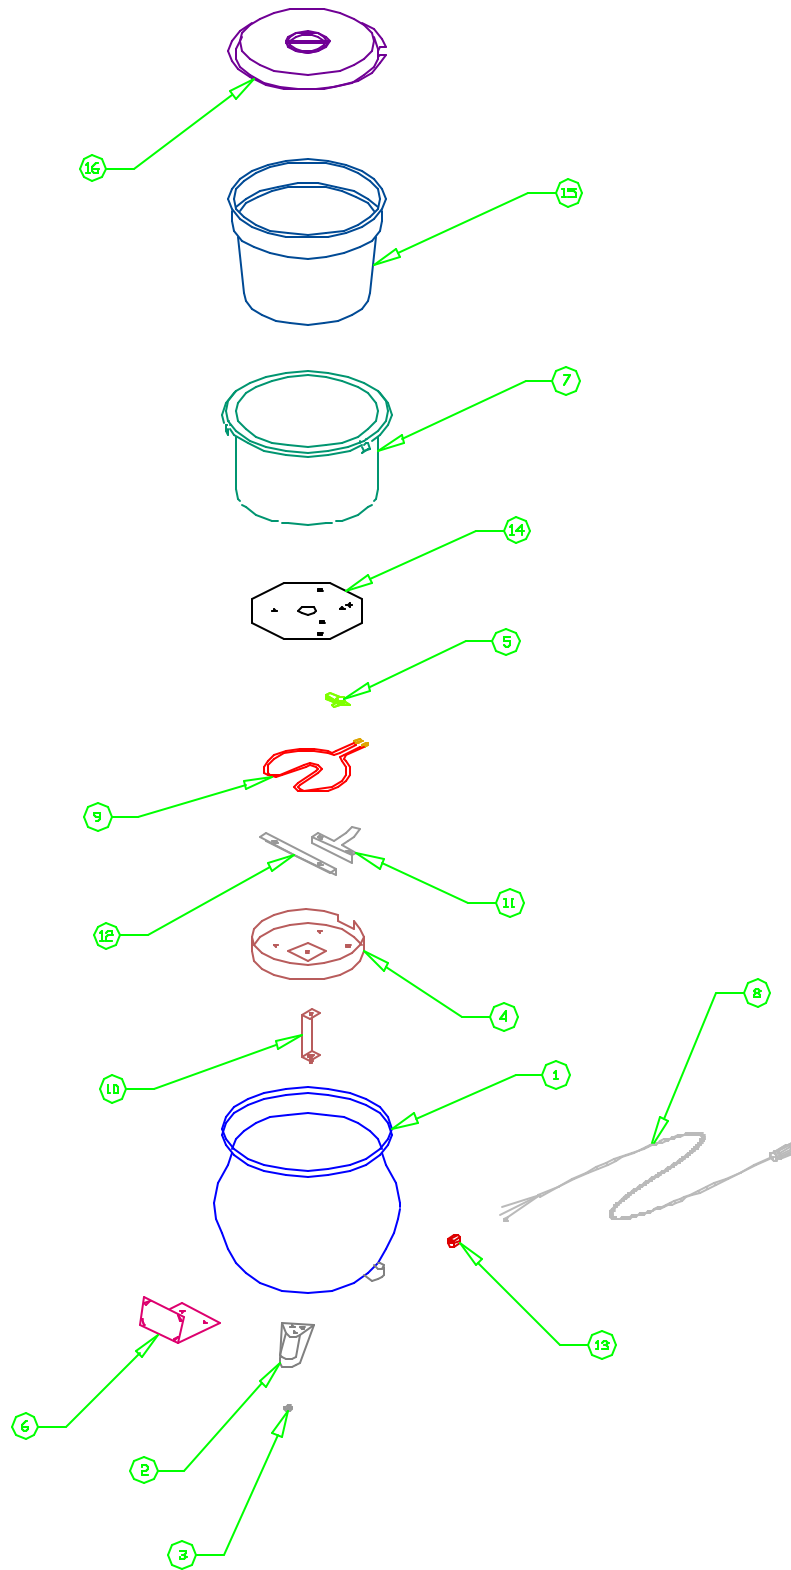

REPLACEMENT PARTS CATALOG

WK-1V

KETTLE WARMER

WK-1V 56619 - 240V

WK-1V 56620 - 120V

WK-1V 56623 - 240V

WK-1V 56625 - 120V

WK-1V 56635 - 120V

APW / Wyott
FOOD SERVICE EQUIPMENT CO.
DALLAS, TX 75226

WK-1V KETTLE WARMER

ITEM NUMBER	STOCK NUMBER	DESCRIPTION
1	56627	KETTLE WRAPPER
2	56739	LEG STAND
3	56736	FOOT
4	55994	ELEMENT COVER
5	56630	LIMITING THERMOSTAT
6	56742	LABEL HOLDER
7	56628	WELL POT
8	55947	CORD 120V
8A	55947	CORD 240V (PLUG REMOVED)
9	55959	HEATING ELEMENT 120V-500W
9A	55964	HEATING ELEMENT 240V-660W
10	56733	POT SUPPORT BRACKET
11	55696	ANTI ROTATION CLAMP
12	55695	ELEMENT CLAMP
13	89101	STRAIN RELIEF BUSHING
14	50817	HEAT TRANSFER PLATE
15	21395	INSET 11 QT.
16	22795	SLOTTED COVER
	56631	WIRING HARNESS
	75490	PORCELAIN WIRE NUT
	89054	6-32 KEPS NUT
	88961	10-24 GREEN HEX NUT
	89061	10-24 HEX NUT
	89059	#10 EXTERNAL LOCKWASHER
	89071	#10 FLAT WASHER
	88983	6-32 x 1/2" PAN HEAD SCREW
	89006	10-24 x 5/8" PAP HEAD SCREW

WIRING-DIAGRAM

*AMERICAN PERMANENT WARE, INC.
729 THIRD AVENUE
DALLAS, TX. 75226*